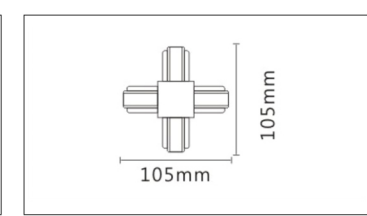

## JLL Q086 2 WIRE TRACK RAIL

ITEM	TRACK RAIL
BODY COLOR	White/Black

ITEM	CROSS CONNECT
BODY COLOR	White/Black

ITEM	T CONNECT
BODY COLOR	White/Black

ITEM	L CONNECT
BODY COLOR	White/Black

ITEM	STRAIGHT CONNECT
BODY COLOR	White/Black