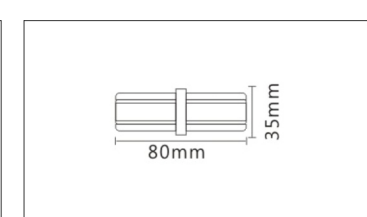

## JLL Q086 2 WIRE TRACK RAIL

ITEM	TRACK RAIL
BODY COLOR	White/Black

ITEM	CROSS CONNECT
BODY COLOR	White/Black

ITEM	T CONNECT
BODY COLOR	White/Black

ITEM	L CONNECT
BODY COLOR	White/Black

ITEM	STRAIGHT CONNECT
BODY COLOR	White/Black