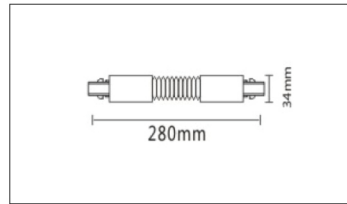

JLL 3268 4 WIRE TRACK RAIL

ITEM SOFT CONNECT
BODY COLOR White/Black