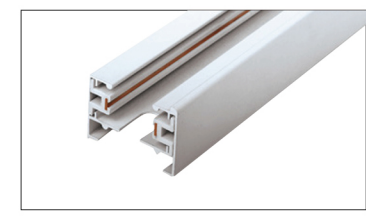

## JLL Q086 2 WIRE TRACK RAIL

ITEM	TRACK RAIL
BODY COLOR	White/Black

ITEM	CROSS CONNECT
BODY COLOR	White/Black

ITEM	T CONNECT
BODY COLOR	White/Black

ITEM	L CONNECT
BODY COLOR	White/Black

ITEM	STRAIGHT CONNECT
BODY COLOR	White/Black