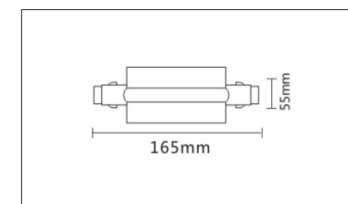

## JLL3268 4 WIRE INSERT TRACK

ITEM TRACK RAIL  
BODY COLOR White/Black

ITEM CROSS CONNECT  
BODY COLOR White/Black

ITEM T CONNECT  
BODY COLOR White/Black

ITEM L CONNECT  
BODY COLOR White/Black

ITEM STRAIGHT CONNECT  
BODY COLOR White/Black