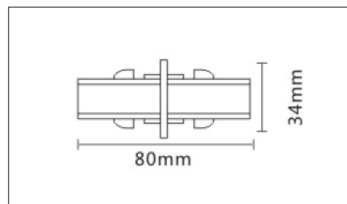

ITEM MINI STRAIGHT
BODY COLOR White/Black