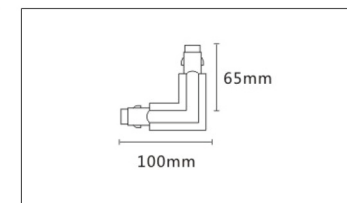

## JLL 3268 4 WIRE TRACK RAIL

ITEM TRACK RAIL  
BODY COLOR White/Black

ITEM CROSS CONNECT  
BODY COLOR White/Black

ITEM T CONNECT  
BODY COLOR White/Black

ITEM L CONNECT  
BODY COLOR White/Black

ITEM STRAIGHT CONNECT  
BODY COLOR White/Black