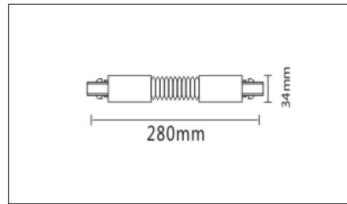

JLL 3219 3 WIRE TRACK RAIL

ITEM SOFT CONNECT
BODY COLOR White/Black