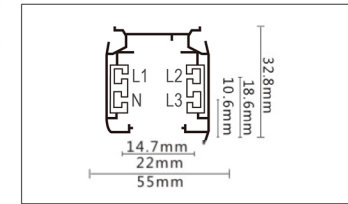

JLL3268 4 WIRE INSERT TRACK

ITEM TRACK RAIL
BODY COLOR White/Black