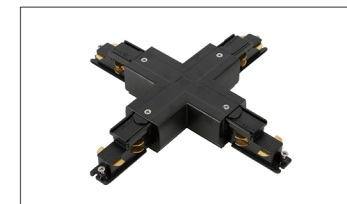

ITEM CROSS CONNECT
BODY COLOR White/Black