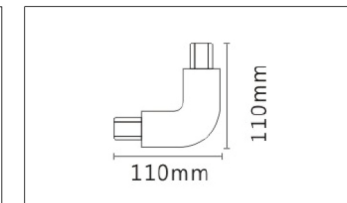

## JLL4268 4 WIRE TRACK RAIL

ITEM TRACK RAIL  
BODY COLOR White/Black

ITEM CROSS CONNECT  
BODY COLOR White/Black

ITEM T CONNECT  
BODY COLOR White/Black

ITEM L CONNECT  
BODY COLOR White/Black

ITEM STRAIGHT CONNECT  
BODY COLOR White/Black