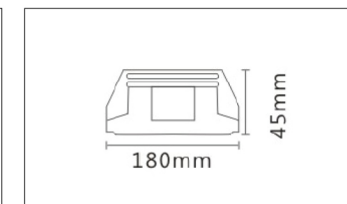

## JLL4268 4 WIRE TRACK RAIL

ITEM TRACK RAIL  
BODY COLOR White/Black

ITEM CROSS CONNECT  
BODY COLOR White/Black

ITEM T CONNECT  
BODY COLOR White/Black

ITEM L CONNECT  
BODY COLOR White/Black

ITEM STRAIGHT CONNECT  
BODY COLOR White/Black