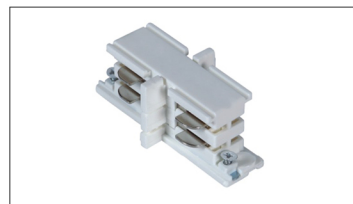

ITEM MINI STRAIGHT
BODY COLOR White/Black