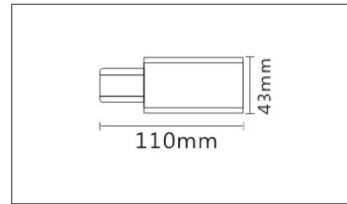

JLL4268 4 WIRE TRACK RAIL

ITEM POWER CAP
BODY COLOR White/Black