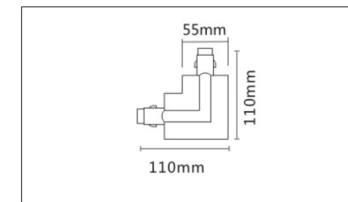

## JLL3268 4 WIRE INSERT TRACK

ITEM TRACK RAIL  
BODY COLOR White/Black

ITEM CROSS CONNECT  
BODY COLOR White/Black

ITEM T CONNECT  
BODY COLOR White/Black

ITEM L CONNECT  
BODY COLOR White/Black

ITEM STRAIGHT CONNECT  
BODY COLOR White/Black