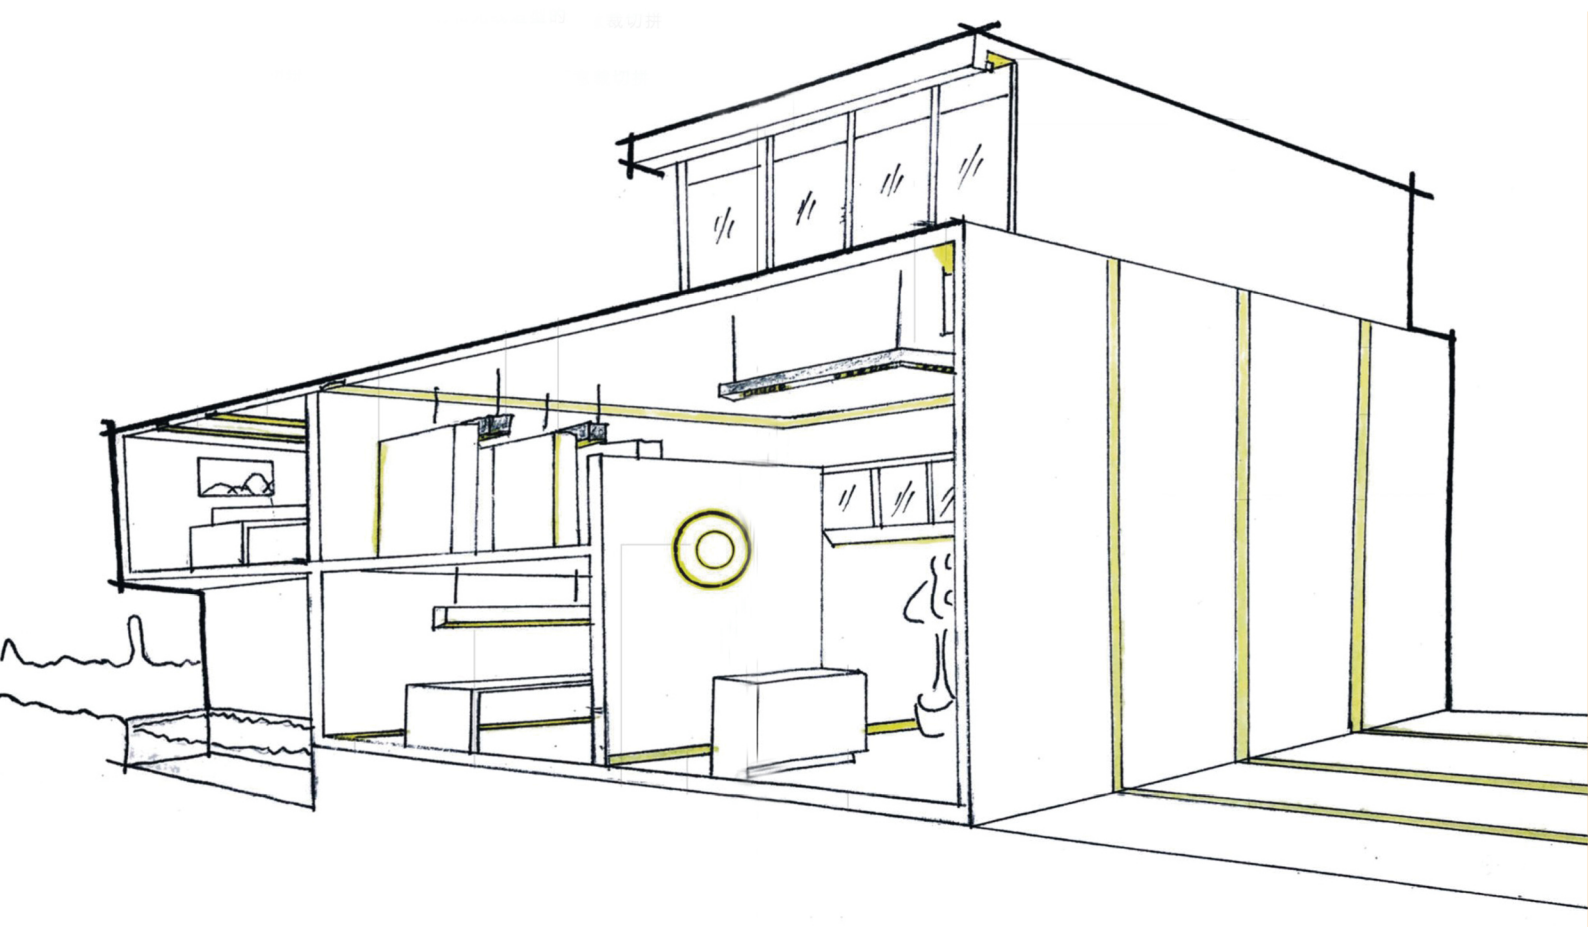

## JLL Q086 2 WIRE TRACK RAIL

ITEM	TRACK RAIL
BODY COLOR	White/Black

ITEM	CROSS CONNECT
BODY COLOR	White/Black

ITEM	T CONNECT
BODY COLOR	White/Black

ITEM	L CONNECT
BODY COLOR	White/Black

ITEM	STRAIGHT CONNECT
BODY COLOR	White/Black