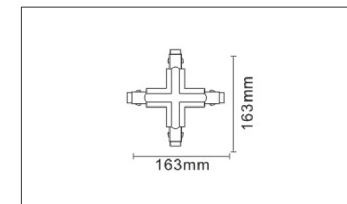

ITEM CROSS CONNECT
BODY COLOR White/Black