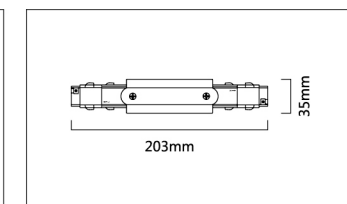

## JLL6216 6 WIRE TRACK RAIL

ITEM ALUMINUM TRACK  
BODY COLOR White/Black

ITEM CROSS CONNECT  
BODY COLOR White/Black

ITEM T CONNECT  
BODY COLOR White/Black

ITEM L CONNECT  
BODY COLOR White/Black

ITEM STRAIGHT CONNECT  
BODY COLOR White/Black