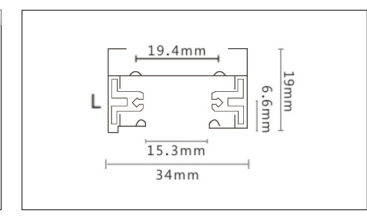

## JLL Q086 2 WIRE TRACK RAIL

ITEM	TRACK RAIL
BODY COLOR	White/Black

ITEM	CROSS CONNECT
BODY COLOR	White/Black

ITEM	T CONNECT
BODY COLOR	White/Black

ITEM	L CONNECT
BODY COLOR	White/Black

ITEM	STRAIGHT CONNECT
BODY COLOR	White/Black