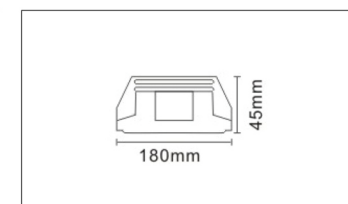

## JLL3268 4 WIRE INSERT TRACK

ITEM TRACK RAIL  
BODY COLOR White/Black

ITEM CROSS CONNECT  
BODY COLOR White/Black

ITEM T CONNECT  
BODY COLOR White/Black

ITEM L CONNECT  
BODY COLOR White/Black

ITEM STRAIGHT CONNECT  
BODY COLOR White/Black