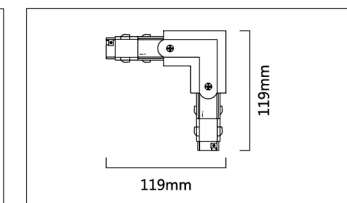

## JLL6216 6 WIRE TRACK RAIL

ITEM ALUMINUM TRACK  
BODY COLOR White/Black

ITEM CROSS CONNECT  
BODY COLOR White/Black

ITEM T CONNECT  
BODY COLOR White/Black

ITEM L CONNECT  
BODY COLOR White/Black

ITEM STRAIGHT CONNECT  
BODY COLOR White/Black