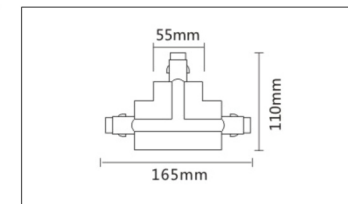

ITEM CROSS CONNECT
BODY COLOR White/Black