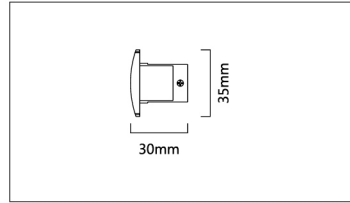

ITEM END CAP
BODY COLOR White/Black