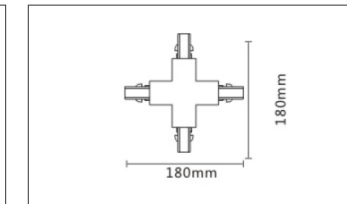

ITEM	CROSS CONNECT
BODY COLOR	White/Black