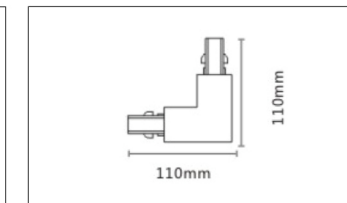

## JLL 3219 3 WIRE TRACK RAIL

ITEM	TRACK RAIL
BODY COLOR	White/Black

ITEM	CROSS CONNECT
BODY COLOR	White/Black

ITEM	T CONNECT
BODY COLOR	White/Black

ITEM	L CONNECT
BODY COLOR	White/Black

ITEM	STRAIGHT CONNECT
BODY COLOR	White/Black