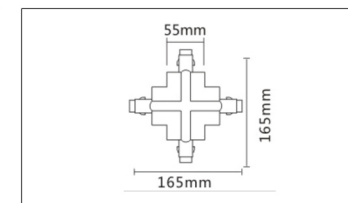

## JLL3268 4 WIRE INSERT TRACK

ITEM TRACK RAIL  
BODY COLOR White/Black

ITEM CROSS CONNECT  
BODY COLOR White/Black

ITEM T CONNECT  
BODY COLOR White/Black

ITEM L CONNECT  
BODY COLOR White/Black

ITEM STRAIGHT CONNECT  
BODY COLOR White/Black