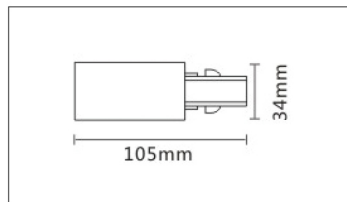

ITEM POWER CAP
BODY COLOR White/Black