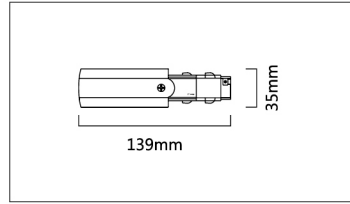

JLL6216 6 WIRE TRACK RAIL

ITEM POWER CAP
BODY COLOR White/Black