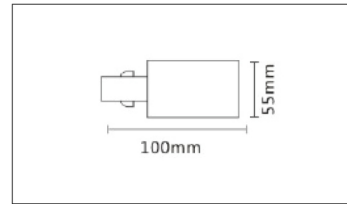

JLL3268 4 WIRE INSERT TRACK

ITEM POWER CAP
BODY COLOR White/Black