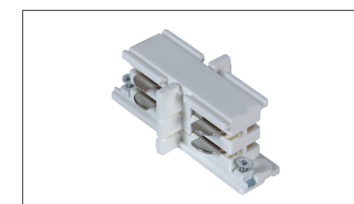

## JLL3268 4 WIRE INSERT TRACK

ITEM TRACK RAIL  
BODY COLOR White/Black

ITEM CROSS CONNECT  
BODY COLOR White/Black

ITEM T CONNECT  
BODY COLOR White/Black

ITEM L CONNECT  
BODY COLOR White/Black

ITEM STRAIGHT CONNECT  
BODY COLOR White/Black