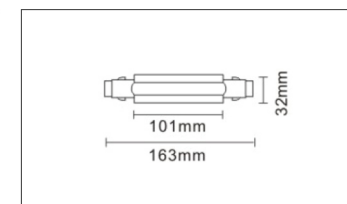

## JLL 3268 4 WIRE TRACK RAIL

ITEM TRACK RAIL  
BODY COLOR White/Black

ITEM CROSS CONNECT  
BODY COLOR White/Black

ITEM T CONNECT  
BODY COLOR White/Black

ITEM L CONNECT  
BODY COLOR White/Black

ITEM STRAIGHT CONNECT  
BODY COLOR White/Black