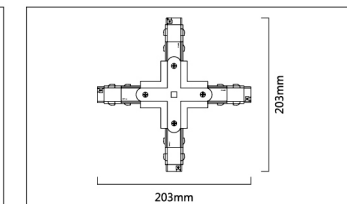

ITEM CROSS CONNECT
BODY COLOR White/Black