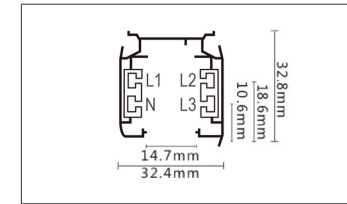

JLL 3268 4 WIRE TRACK RAIL

ITEM TRACK RAIL
BODY COLOR White/Black