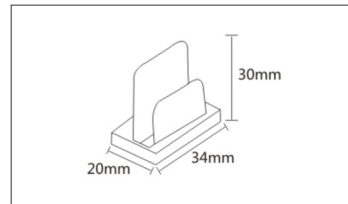

ITEM	END CAP
BODY COLOR	White/Black