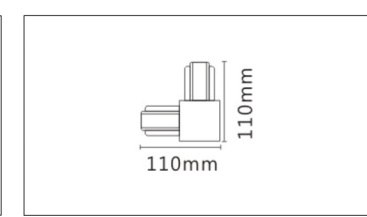

## JLL Q086 2 WIRE TRACK RAIL

ITEM	TRACK RAIL
BODY COLOR	White/Black

ITEM	CROSS CONNECT
BODY COLOR	White/Black

ITEM	T CONNECT
BODY COLOR	White/Black

ITEM	L CONNECT
BODY COLOR	White/Black

ITEM	STRAIGHT CONNECT
BODY COLOR	White/Black