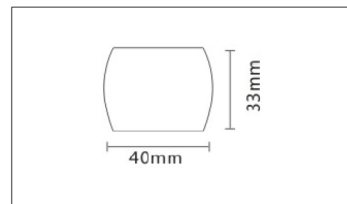

ITEM END CAP
BODY COLOR White/Black