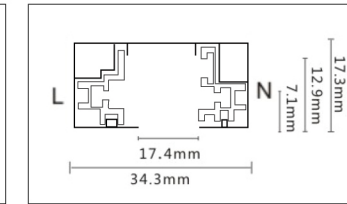

## JLL 3219 3 WIRE TRACK RAIL

ITEM	TRACK RAIL
BODY COLOR	White/Black

ITEM	CROSS CONNECT
BODY COLOR	White/Black

ITEM	T CONNECT
BODY COLOR	White/Black

ITEM	L CONNECT
BODY COLOR	White/Black

ITEM	STRAIGHT CONNECT
BODY COLOR	White/Black