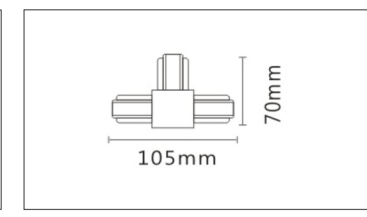

## JLL Q086 2 WIRE TRACK RAIL

ITEM	TRACK RAIL
BODY COLOR	White/Black

ITEM	CROSS CONNECT
BODY COLOR	White/Black

ITEM	T CONNECT
BODY COLOR	White/Black

ITEM	L CONNECT
BODY COLOR	White/Black

ITEM	STRAIGHT CONNECT
BODY COLOR	White/Black