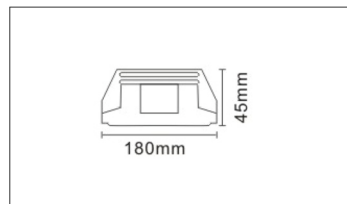

ITEM MINI STRAIGHT
BODY COLOR White/Black