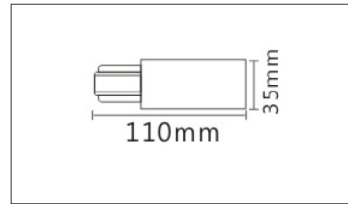

JLL Q086 2 WIRE TRACK RAIL

ITEM	POWER CAP
BODY COLOR	White/Black