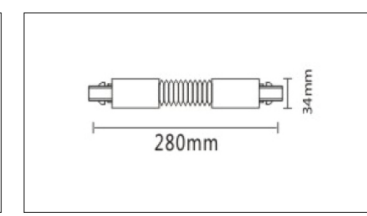

## JLL Q086 2 WIRE TRACK RAIL

ITEM	TRACK RAIL
BODY COLOR	White/Black

ITEM	CROSS CONNECT
BODY COLOR	White/Black

ITEM	T CONNECT
BODY COLOR	White/Black

ITEM	L CONNECT
BODY COLOR	White/Black

ITEM	STRAIGHT CONNECT
BODY COLOR	White/Black