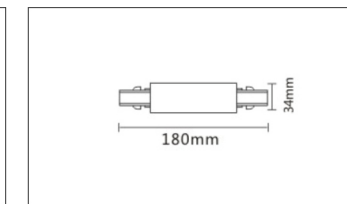

## JLL 3219 3 WIRE TRACK RAIL

ITEM	TRACK RAIL
BODY COLOR	White/Black

ITEM	CROSS CONNECT
BODY COLOR	White/Black

ITEM	T CONNECT
BODY COLOR	White/Black

ITEM	L CONNECT
BODY COLOR	White/Black

ITEM	STRAIGHT CONNECT
BODY COLOR	White/Black