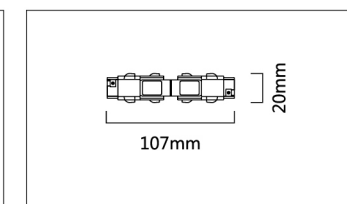

## JLL6216 6 WIRE TRACK RAIL

ITEM ALUMINUM TRACK  
BODY COLOR White/Black

ITEM CROSS CONNECT  
BODY COLOR White/Black

ITEM T CONNECT  
BODY COLOR White/Black

ITEM L CONNECT  
BODY COLOR White/Black

ITEM STRAIGHT CONNECT  
BODY COLOR White/Black