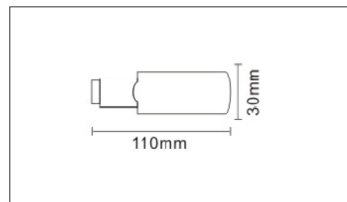

ITEM POWER CAP
BODY COLOR White/Black