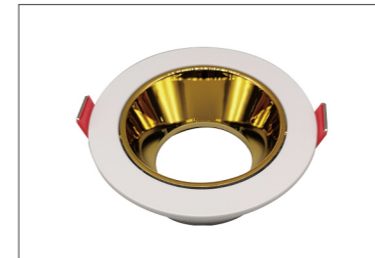

ITEM	LUM-396A16	MATERIAL	ALUMINUM ALLOY+PC
SIZE	85X30mm	SOCKET	SOCKET G5.3/GU10
CUT-OUT	75mm	BODY COLOR	Sandy white & sandy rose gold

ITEM	LUM-396A16	MATERIAL	ALUMINUM ALLOY+PC
SIZE	85X30mm	SOCKET	SOCKET G5.3/GU10
CUT-OUT	75mm	BODY COLOR	Sandy white & sandy silver

## FITTING FOR LAMP

ITEM	LUM-396A16	MATERIAL	ALUMINUM ALLOY+PC
SIZE	85X30mm	SOCKET	SOCKET G5.3/GU10
CUT-OUT	75mm	BODY COLOR	Sandy white & uv black chrome

ITEM	LUM-396A16	MATERIAL	ALUMINUM ALLOY+PC
SIZE	85X30mm	SOCKET	SOCKET G5.3/GU10
CUT-OUT	75mm	BODY COLOR	Sandy white & uv chrome