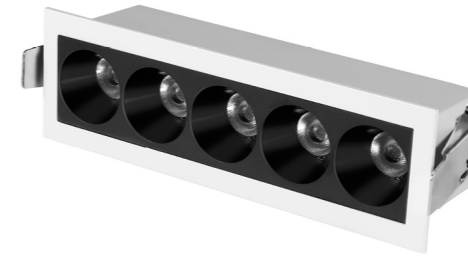

AOB138010

AOB097018

Application:
hotels, office, conference room, museums, restaurants, etc.

Option:
Black/White

ITEM NO	Lumen output (Lm)	WATTAGE (w)	Voltage (V)	Angle (°)	CRI	CCT (K)	SIZE(MM) AXBXH	CUT WHOLE (MM)
AOB138010	500lm	2Wx5	220-240V	15°/24°/36°	97	3000K-6000K	146X45X43mm	138X35mm

ITEM NO	Lumen output (Lm)	WATTAGE (w)	Voltage (V)	Angle (°)	CRI	CCT (K)	SIZE(MM) AXBXH	CUT WHOLE (MM)
AOB097018	900lm	2Wx9	220-240V	15°/24°/36°	97	3000K-6000K	106X106X43mm	97X97mm