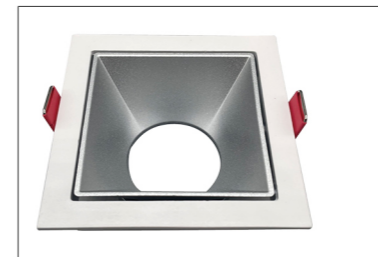

ITEM	LUM-499A16	MATERIAL	ALUMINUM ALLOY+PC
SIZE	85X85X37mm	SOCKET	SOCKET G5.3/GU10
CUT-OUT	75X75mm	BODY COLOR	Sandy white & sandy silvery