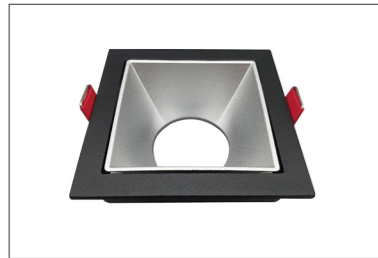

FITTING FOR LAMP

ITEM	LUM-499A16	MATERIAL	ALUMINUM ALLOY+PC
SIZE	85X85X37mm	SOCKET	SOCKET G5.3/GU10
CUT-OUT	75X75mm	BODY COLOR	Sandy black & sandy silvery