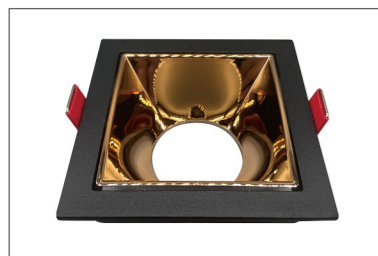

ITEM	LUM-499A16	MATERIAL	ALUMINUM ALLOY+PC
SIZE	85X85X37mm	SOCKET	SOCKET G5.3/GU10
CUT-OUT	75X75mm	BODY COLOR	Sandy black & uv rose gold