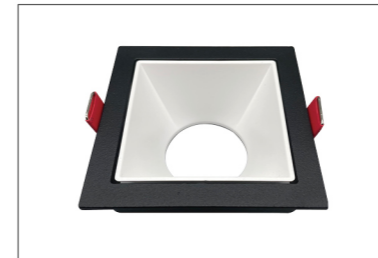

ITEM	LUM-499A16	MATERIAL	ALUMINUM ALLOY+PC
SIZE	85X85X37mm	SOCKET	SOCKET G5.3/GU10
CUT-OUT	75X75mm	BODY COLOR	Sandy black & matt white