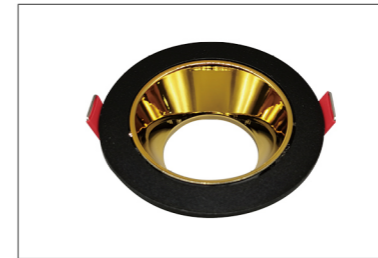

FITTING FOR LAMP

ITEM	LUM-499A16	MATERIAL	ALUMINUM ALLOY+PC
SIZE	85X30mm	SOCKET	SOCKET G5.3/GU10
CUT-OUT	75mm	BODY COLOR	Sandy black & uv gold