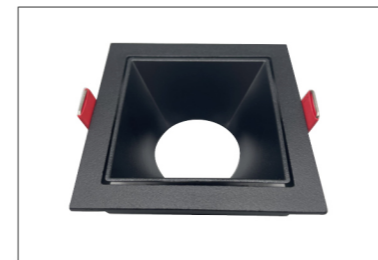

ITEM	LUM-499A16	MATERIAL	ALUMINUM ALLOY+PC
SIZE	85X85X37mm	SOCKET	SOCKET G5.3/GU10
CUT-OUT	75X75mm	BODY COLOR	Sandy black & matt black