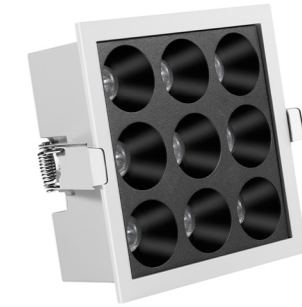

AOB138010

AOB097018

Application:
hotels, office, conference room, museums, restaurants, etc.

Option:
Black/White

ITEM NO	Lumen output (Lm)	WATTAGE (w)	Voltage (V)	Angle (°)	CRI	CCT (K)	SIZE(MM) AXBXH	CUT WHOLE (MM)
AOB138010	500lm	2Wx5	220-240V	15°/24°/36°	97	3000K-6000K	146X45X43mm	138X35mm

ITEM NO	Lumen output (Lm)	WATTAGE (w)	Voltage (V)	Angle (°)	CRI	CCT (K)	SIZE(MM) AXBXH	CUT WHOLE (MM)
AOB097018	900lm	2Wx9	220-240V	15°/24°/36°	97	3000K-6000K	106X106X43mm	97X97mm