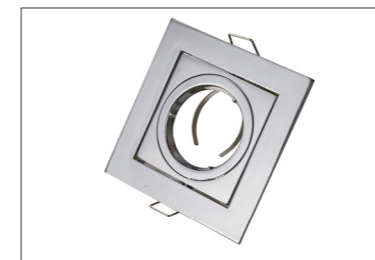

ITEM	LUM-293	MATERIAL	ALUMINUM ALLOY
SIZE	98X98X42mm	SOCKET	SOCKET G5.3/GU10
CUT-OUT	85X85mm	BODY COLOR	Power painting/electroplate