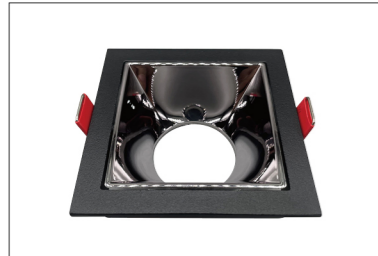

ITEM	LUM-499A16	MATERIAL	ALUMINUM ALLOY+PC
SIZE	85X85X37mm	SOCKET	SOCKET G5.3/GU10
CUT-OUT	75X75mm	BODY COLOR	Sandy black & uv black chrome