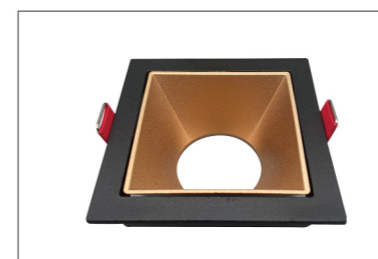

ITEM	LUM-499A16	MATERIAL	ALUMINUM ALLOY+PC
SIZE	85X85X37mm	SOCKET	SOCKET G5.3/GU10
CUT-OUT	75X75mm	BODY COLOR	Sandy black & sandy rose gold