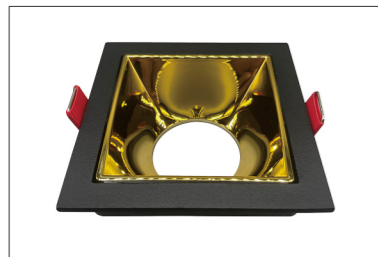

## FITTING FOR LAMP

ITEM	LUM-499A16	MATERIAL	ALUMINUM ALLOY+PC
SIZE	85X85X37mm	SOCKET	SOCKET G5.3/GU10
CUT-OUT	75X75mm	BODY COLOR	Sandy black & sandy silvery

ITEM	LUM-499A16	MATERIAL	ALUMINUM ALLOY+PC
SIZE	85X85X37mm	SOCKET	SOCKET G5.3/GU10
CUT-OUT	75X75mm	BODY COLOR	Sandy black & uv chrome

ITEM	LUM-499A16	MATERIAL	ALUMINUM ALLOY+PC
SIZE	85X85X37mm	SOCKET	SOCKET G5.3/GU10
CUT-OUT	75X75mm	BODY COLOR	Sandy black & uv black chrome

ITEM	LUM-499A16	MATERIAL	ALUMINUM ALLOY+PC
SIZE	85X85X37mm	SOCKET	SOCKET G5.3/GU10
CUT-OUT	75X75mm	BODY COLOR	Sandy black & uv gold