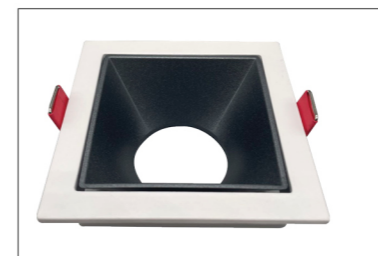

ITEM	LUM-499A16	MATERIAL	ALUMINUM ALLOY+PC
SIZE	85X85X37mm	SOCKET	SOCKET G5.3/GU10
CUT-OUT	75X75mm	BODY COLOR	Sandy white & dark gray