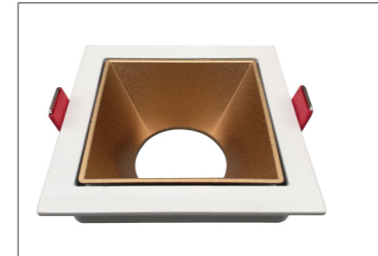

ITEM	LUM-499A16	MATERIAL	ALUMINUM ALLOY+PC
SIZE	85X85X37mm	SOCKET	SOCKET G5.3/GU10
CUT-OUT	75X75mm	BODY COLOR	Sandy white & sandy rose gold