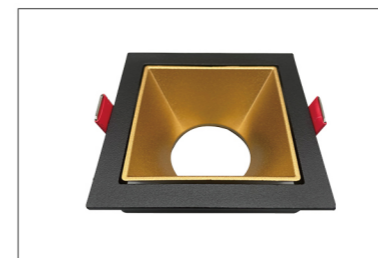

ITEM	LUM-499A16	MATERIAL	ALUMINUM ALLOY+PC
SIZE	85X85X37mm	SOCKET	SOCKET G5.3/GU10
CUT-OUT	75X75mm	BODY COLOR	Sandy black & sandy gold