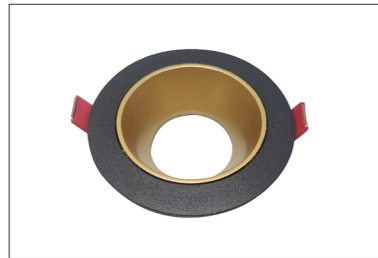

FITTING FOR LAMP

ITEM	LUM-396A16	MATERIAL	ALUMINUM ALLOY+PC
SIZE	85X30mm	SOCKET	SOCKET G5.3/GU10
CUT-OUT	75mm	BODY COLOR	Sandy black & sandy gold