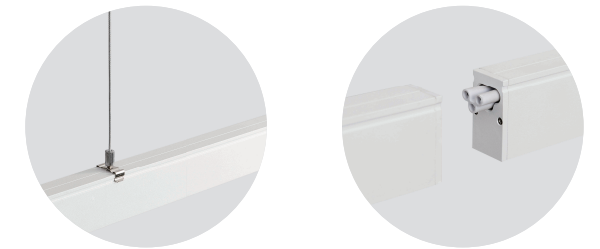

AOH119730

SLIM LINEAR PENDANT & SURFACE MOUNTING & TRACK SYSTEM