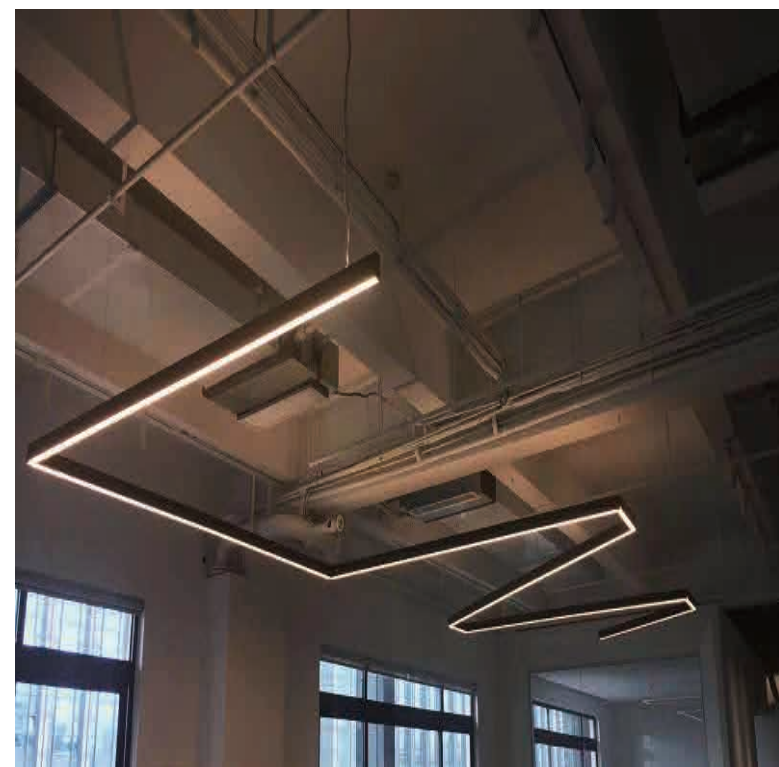

OFFICE LIGHTING SERIES

APA600040 APA600040-1 APA600040-2 APA300024 APA300048 APA600072

Application:
hotels, office, conference room, museums, restaurants, etc.

Option:
White

ITEM NO	Lumen output (Lm)	WATTAGE (w)	Voltage (V)	Angle (°)	CCT (K)	SIZE(MM) AXB
APA600040	3200lm	40W	220-240V	120°	3000K-6000K	600X600mm 605X605mm 625X625mm
APA600040-1	4000lm	40W	220-240V	120°	3000K-6000K	600X600mm 605X605mm 625X625mm
APA600040-2 COLOR CHANGE	3200lm	40W	220-240V	120°	3000K 4000K 5000K	600X600mm 605X605mm 625X625mm
APA300024	1920lm	24W	220-240V	120°	3000K-6000K	300X600mm
APA300048	3840lm	48W	220-240V	120°	3000K-6000K	300X1200mm
APA600072	5760lm	72W	220-240V	120°	3000K-6000K	600X1200mm