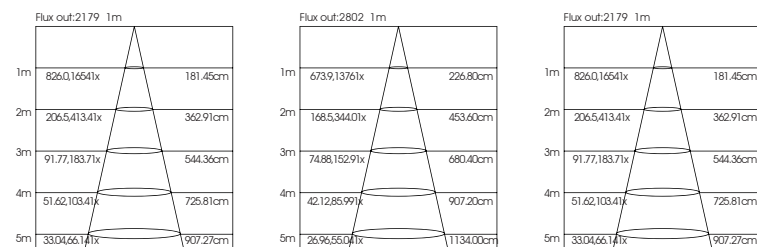

Application:
hotels, office, conference room, museums, restaurants, etc.

Option:
White

ITEM NO	Lumen output (Lm)	WATTAGE (w)	Voltage (V)	Angle (°)	CCT (K)	SIZE(MM) AXB
APA600040	3200lm	40W	220-240V	120°	3000K-6000K	600X600mm 605X605mm 625X625mm
APA600040-1	4000lm	40W	220-240V	120°	3000K-6000K	600X600mm 605X605mm 625X625mm
APA600040-2 COLOR CHANGE	3200lm	40W	220-240V	120°	3000K 4000K 5000K	600X600mm 605X605mm 625X625mm
APA300024	1920lm	24W	220-240V	120°	3000K-6000K	300X600mm
APA300048	3840lm	48W	220-240V	120°	3000K-6000K	300X1200mm
APA600072	5760lm	72W	220-240V	120°	3000K-6000K	600X1200mm