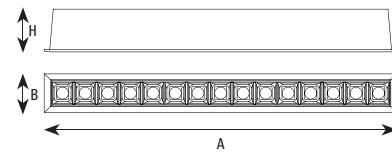

APF120036 APF120048 APF120060

Application:
hotels, office, conference room, museums, restaurants, etc.

Option:
Black/Silver

ITEM NO	Lumen output (Lm)	WATTAGE (w)	Voltage (V)	Angle (°)	CCT (K)	SIZE(MM) AXBXH
APF120036	2880lm	36W	220-240V	100°	3000K-6000K	1200X70X40mm
APF120048	3840lm	48W	220-240V	100°	3000K-6000K	1200X100X40mm
APF120060	4800lm	60W	220-240V	100°	3000K-6000K	1200X150X40mm

AOG119730

SLIM LINEAR INSERT

Application:
hotels, office, conference room, museums, restaurants, etc.

Option:
Black/White

ITEM NO	Lumen output (Lm)	WATTAGE (W)	Voltage (V)	Angle (°)	CCT (K)	SIZE(MM) AXBXH	Cut Whole Size (MM)
AOG119730	2400lm	30W	220-240V	24°/36°/110°	3000k-6000k	1204X33X25mm	1197X27

Flux out:1778 1m

1m	277.69024lx	277.92cm
2m	69.392256lx	555.84cm
3m	30.841003lx	833.76cm
4m	17.355640lx	1111.68cm
5m	11.103609lx	1389.60cm
6m	7.7102507lx	1667.52cm
7m	5.6641842lx	1945.44cm
8m	4.3371410lx	2223.36cm
9m	3.4271114lx	2501.28cm
10m	2.7769024lx	2779.20cm