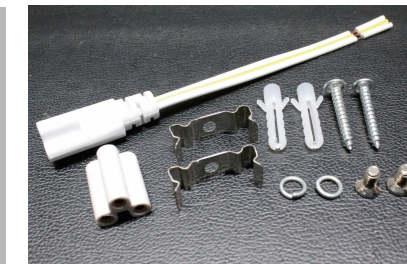

SURFACE MOUNTING USING