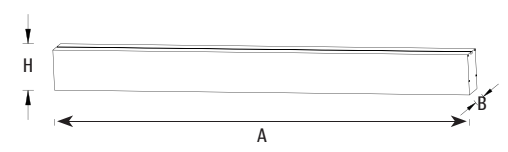

APD120024 APD120036 APD120036-1 APD120048

Option Function

- 1 Hand wave change CCT
- 2 Hand wave up and down light on/off

Application:
hotels, office, conference room, museums, restaurants, etc.

Option:
Black/White/Silver

ITEM NO	Lumen output (Lm)	WATTAGE (w)	Voltage (V)	Angle (°)	CCT (K)	SIZE(MM) AXBXH
APD120024	2160lm	24W	220-240V	100°	3000K-6000K	1200X35X70mm
APD120036	2880lm	36W	220-240V	100°	3000K-6000K	1200X50X70mm
APD120036-1	UP 840LM/DOWN 2800LM/ UP+DOWN 1820LM	UP12W/DOWN 40W/ UP+DOWN 26W	220-240V	100°	3000K-6000K	1200X50X70mm
APD120036-2	2520lm	36W	220-240V	100°	3000K-4000K-6000K	1200X50X70mm
APD120048	3840lm	48W	220-240V	100°	3000K-6000K	1200X50X70mm

Flux out:1778 1m

1m	277.69024lx	277.92cm
2m	69.392256lx	555.84cm
3m	30.841003lx	833.76cm
4m	17.355640lx	1111.68cm
5m	11.103609lx	1389.60cm
6m	7.7102507lx	1667.52cm
7m	5.6641842lx	1945.44cm
8m	4.3371410lx	2223.36cm
9m	3.4271114lx	2501.28cm
10m	2.7769024lx	2779.20cm