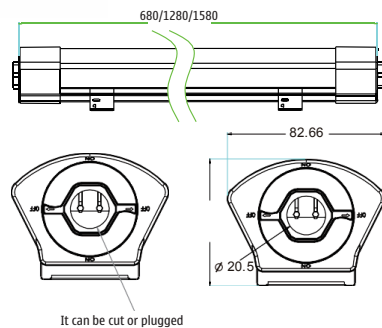

Flux out:1778 1m

1m	277.69024lx	277.92cm
2m	69.392256lx	555.84cm
3m	30.841003lx	833.76cm
4m	17.355640lx	1111.68cm
5m	11.103609lx	1389.60cm
6m	7.7102507lx	1667.52cm
7m	5.6641842lx	1945.44cm
8m	4.3371410lx	2223.36cm
9m	3.4271114lx	2501.28cm
10m	2.7769024lx	2779.20cm

Option:
White

It can be cut or plugged

ITEM NO	Lumen output (Lm)	WATTAGE (w)	Voltage (V)	Angle (°)	CCT (K)	SIZE(MM) AXBXH
TRI600018	1800lm	18W	220-240V	120°	3000K-6000K	680X80X58mm
TRI120036	3600lm	36W	220-240V	120°	3000K-6000K	1280X80X58mm
TRI150048	4800lm	48W	220-240V	120°	3000K-6000K	1580X80X58mm