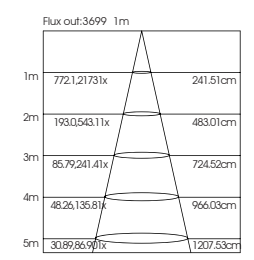

ITEM NO	Lumen output (Lm)	WATTAGE (w)	Voltage (V)	Angle (°)	CCT (K)	SIZE(MM) AXBXH
APD120024	2160lm	24W	220-240V	100°	3000K-6000K	1200X35X70mm
APD120036	2880lm	36W	220-240V	100°	3000K-6000K	1200X50X70mm
APD120036-1	UP 840LM/DOWN 2800LM/ UP+DOWN 1820LM	UP12W/DOWN 40W/ UP+DOWN 26W	220-240V	100°	3000K-6000K	1200X50X70mm
APD120036-2	2520lm	36W	220-240V	100°	3000K-4000K-6000K	1200X50X70mm
APD120048	3840lm	48W	220-240V	100°	3000K-6000K	1200X50X70mm

APF120036 APF120048 APF120060

Application:
hotels, office, conference room, museums, restaurants, etc.

Option:
Black/Silver

ITEM NO	Lumen output (Lm)	WATTAGE (w)	Voltage (V)	Angle (°)	CCT (K)	SIZE(MM) AXBXH
APF120036	2880lm	36W	220-240V	100°	3000K-6000K	1200X70X40mm
APF120048	3840lm	48W	220-240V	100°	3000K-6000K	1200X100X40mm
APF120060	4800lm	60W	220-240V	100°	3000K-6000K	1200X150X40mm

Flux out:1778 1m

1m	277.69024lx	277.92cm
2m	69.392256lx	555.84cm
3m	30.841003lx	833.76cm
4m	17.355640lx	1111.68cm
5m	11.103609lx	1389.60cm
6m	7.7102507lx	1667.52cm
7m	5.6641842lx	1945.44cm
8m	4.3371410lx	2223.36cm
9m	3.4271114lx	2501.28cm
10m	2.7769024lx	2779.20cm