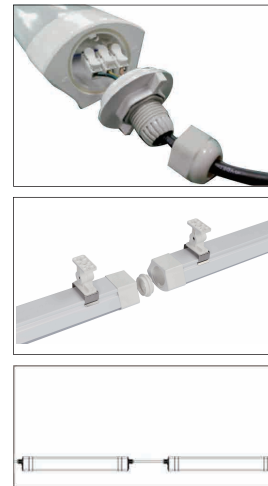

TRI600018   TRI120036   TRI150048

LED TRI-PROOF LUMINAIRES
TWO CONNECTION MODES

1. Seamless connection
2. The line connection

Application: Train station, Airport, etc.
Replace fluorescent batten.
Industrial Lighting: Factory, Warehouse, etc.
Commercial Lighting: Office, Supermarket, etc.
Public Lighting: Residence, Hospital, School, Metro station

Option:
White