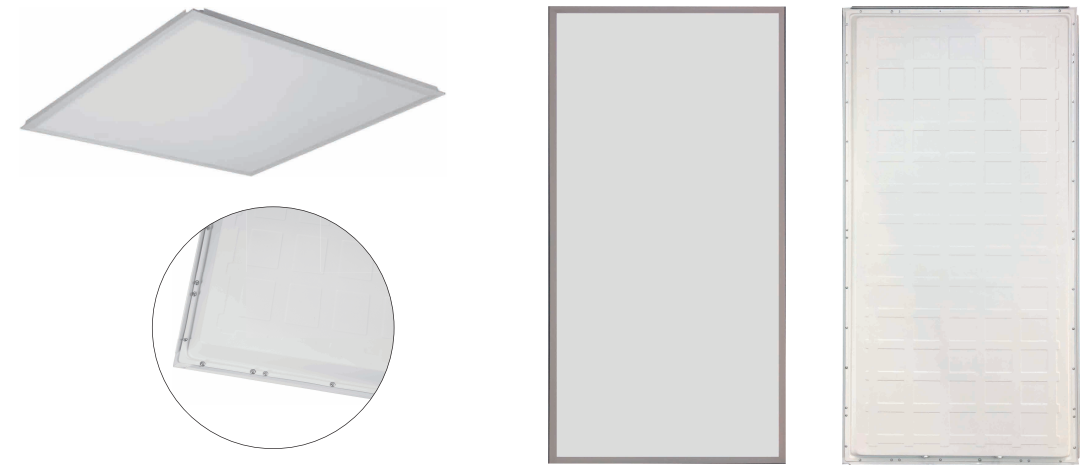

OFFICE LIGHTING SERIES

APA600040 APA600040-1 APA600040-2 APA300024 APA300048 APA600072

Application:
hotels, office, conference room, museums, restaurants, etc.

Option:
White

ITEM NO	Lumen output (Lm)	WATTAGE (w)	Voltage (V)	Angle (°)	CCT (K)	SIZE(MM) AXB
APA600040	3200lm	40W	220-240V	120°	3000K-6000K	600X600mm 605X605mm 625X625mm
APA600040-1	4000lm	40W	220-240V	120°	3000K-6000K	600X600mm 605X605mm 625X625mm
APA600040-2 COLOR CHANGE	3200lm	40W	220-240V	120°	3000K 4000K 5000K	600X600mm 605X605mm 625X625mm
APA300024	1920lm	24W	220-240V	120°	3000K-6000K	300X600mm
APA300048	3840lm	48W	220-240V	120°	3000K-6000K	300X1200mm
APA600072	5760lm	72W	220-240V	120°	3000K-6000K	600X1200mm

APB300030 APB600040 APB600040-1 APB120040

APB120072 APB120096 APB120040-1

Application:
hotels, office, conference room, museums, restaurants, etc.

Option:
White

ITEM NO	LUMEN OUTPUT (Lm)	WATTAGE (w)	VOLTAGE (V)	ANGLE (°)	CCT (K)	SIZE(MM) AXB
APB300030	3000lm	30W	220-240V	120°	3000K-6000K	300X600mm
APB600040	4000lm	40W	220-240V	120°	3000K-6000K	595X595mm 600X600mm 605X605mm
APB600040-1 COLOR CHANGE	4000lm	40W	220-240V	120°	3000K 4000K 5000K	595X595mm 600X600mm 605X605mm
APB120040	4000lm	40W	220-240V	120°	3000K-6000K	1195X295mm 1200X300mm 1205X300mm
APB120072	7200lm	72W	220-240V	120°	3000K-6000K	1195X295mm 1200X300mm 1205X300mm
APB120096	9600lm	96W	220-240V	120°	3000K-6000K	1195X595mm 1200X600mm 1205X605mm
APB120040-1 COLOR CHANGE	4000lm	40W	220-240V	120°	3000K 4000K 5000K	1195X295mm 1200X300mm 1205X300mm

AOG119730

SLIM LINEAR INSERT

Application:
hotels, office, conference room, museums, restaurants, etc.

Option:
Black/White

ITEM NO	Lumen output (Lm)	WATTAGE (W)	Voltage (V)	Angle (°)	CCT (K)	SIZE(MM) AXBXH	Cut Whole Size (MM)
AOG119730	2400lm	30W	220-240V	24°/36°/110°	3000k-6000k	1204X33X25mm	1197X27