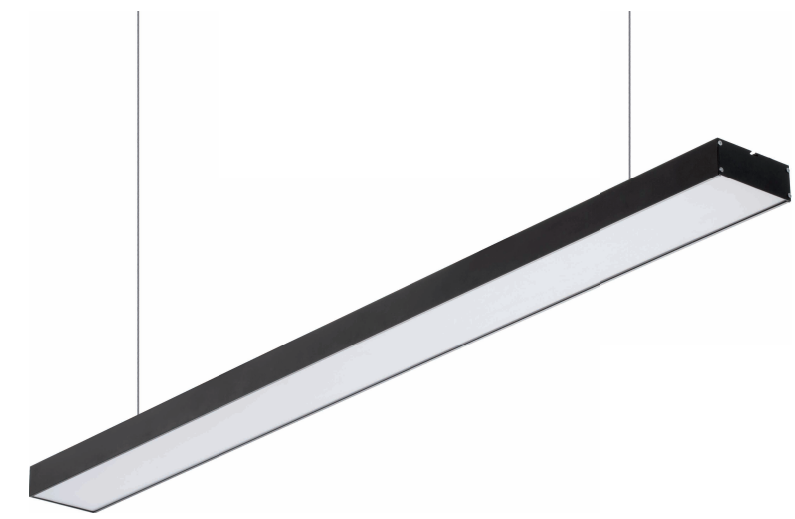

Application:
hotels, office, conference room, museums, restaurants, etc.

Option:
Black/White/Silver

ITEM NO	Lumen output (Lm)	WATTAGE (w)	Voltage (V)	Angle (°)	CCT (K)	SIZE(MM) AXBXH
APD120024	2160lm	24W	220-240V	100°	3000K-6000K	1200X35X70mm
APD120036	2880lm	36W	220-240V	100°	3000K-6000K	1200X50X70mm
APD120036-1	UP 840LM/DOWN 2800LM/ UP+DOWN 1820LM	UP12W/DOWN 40W/ UP+DOWN 26W	220-240V	100°	3000K-6000K	1200X50X70mm
APD120036-2	2520lm	36W	220-240V	100°	3000K-4000K-6000K	1200X50X70mm
APD120048	3840lm	48W	220-240V	100°	3000K-6000K	1200X50X70mm

APF120036   APF120048   APF120060