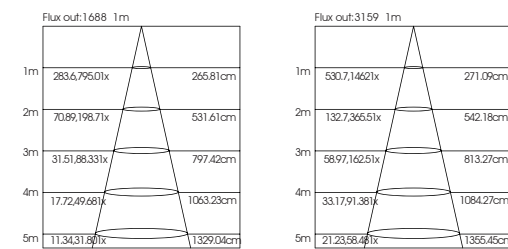

APB300030 APB600040 APB600040-1 APB120040

APB120072 APB120096 APB120040-1

Application:
hotels, office, conference room, museums, restaurants, etc.

Option:
White

ITEM NO	LUMEN OUTPUT (Lm)	WATTAGE (w)	VOLTAGE (V)	ANGLE (°)	CCT (K)	SIZE(MM) AXB
APB300030	3000lm	30W	220-240V	120°	3000K-6000K	300X600mm
APB600040	4000lm	40W	220-240V	120°	3000K-6000K	595X595mm 600X600mm 605X605mm
APB600040-1 COLOR CHANGE	4000lm	40W	220-240V	120°	3000K 4000K 5000K	595X595mm 600X600mm 605X605mm
APB120040	4000lm	40W	220-240V	120°	3000K-6000K	1195X295mm 1200X300mm 1205X300mm
APB120072	7200lm	72W	220-240V	120°	3000K-6000K	1195X295mm 1200X300mm 1205X300mm
APB120096	9600lm	96W	220-240V	120°	3000K-6000K	1195X595mm 1200X600mm 1205X605mm
APB120040-1 COLOR CHANGE	4000lm	40W	220-240V	120°	3000K 4000K 5000K	1195X295mm 1200X300mm 1205X300mm

Flux out:1778 1m

1m	277.69024lx	277.92cm
2m	69.392256lx	555.84cm
3m	30.841003lx	833.76cm
4m	17.355640lx	1111.68cm
5m	11.103609lx	1389.60cm
6m	7.7102507lx	1667.52cm
7m	5.6641842lx	1945.44cm
8m	4.3371410lx	2223.36cm
9m	3.4271114lx	2501.28cm
10m	2.7769024lx	2779.20cm