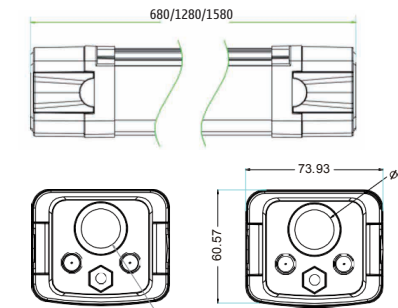

Flux out:1778 1m

1m	277.69024lx	277.92cm
2m	69.392256lx	555.84cm
3m	30.841003lx	833.76cm
4m	17.355640lx	1111.68cm
5m	11.103609lx	1389.60cm
6m	7.7102507lx	1667.52cm
7m	5.6641842lx	1945.44cm
8m	4.3371410lx	2223.36cm
9m	3.4271114lx	2501.28cm
10m	2.7769024lx	2779.20cm

Option:
White

It can be cut or plugged

ITEM NO	Lumen output (Lm)	WATTAGE (w)	Voltage (V)	Angle (°)	CCT (K)	SIZE(MM) AXBXH
TRI600018	1800lm	18W	220-240V	120°	3000K-6000K	680X80X58mm
TRI120036	3600lm	36W	220-240V	120°	3000K-6000K	1280X80X58mm
TRI150048	4800lm	48W	220-240V	120°	3000K-6000K	1580X80X58mm

Option:
White

It can be cut or plugged

ITEM NO	Lumen output (Lm)	WATTAGE (w)	Voltage (V)	Angle (°)	CCT (K)	SIZE(MM) AXBXH
TRI600018-1	1800lm	18W	220-240V	120°	3000K-6000K	680X74X61mm
TRI120036-1	3600lm	36W	220-240V	120°	3000K-6000K	1280X74X61mm
TRI150048-1	4800lm	48W	220-240V	120°	3000K-6000K	1580X74X61mm