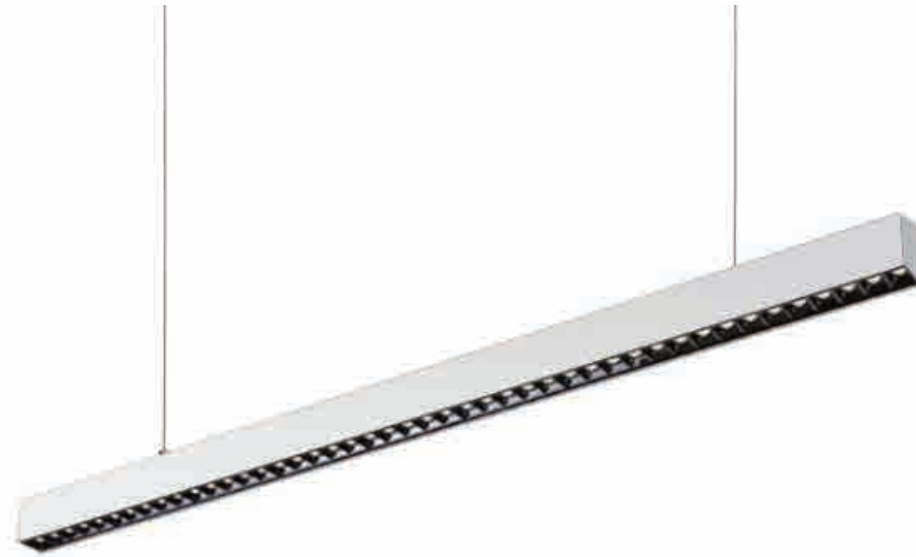

OPTION ACCESSORY TRACK USING

SURFACE MOUNTING USING

PENDANT USING

AOH1190040

Application:
hotels, office, conference room, museums, restaurants, etc.

Option:
Black/White

ITEM NO	Lumen output (Lm)	WATTAGE (W)	Voltage (V)	Angle (°)	CCT (K)	SIZE(MM) AXBXH
AOH1190040	3200lm	40W	220-240V	24°/36°/110°	3000k-6000k	1190X35X70mm