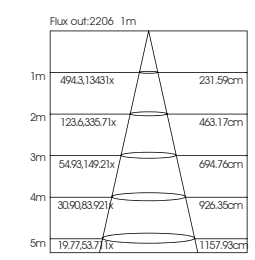

ITEM NO	Lumen output (Lm)	WATTAGE (w)	Voltage (V)	Angle (°)	CCT (K)	SIZE(MM) AXBXH
APD120024	2160lm	24W	220-240V	100°	3000K-6000K	1200X35X70mm
APD120036	2880lm	36W	220-240V	100°	3000K-6000K	1200X50X70mm
APD120036-1	UP 840LM/DOWN 2800LM/ UP+DOWN 1820LM	UP12W/DOWN 40W/ UP+DOWN 26W	220-240V	100°	3000K-6000K	1200X50X70mm
APD120036-2	2520lm	36W	220-240V	100°	3000K-4000K-6000K	1200X50X70mm
APD120048	3840lm	48W	220-240V	100°	3000K-6000K	1200X50X70mm

APF120036 APF120048 APF120060

Application:
hotels, office, conference room, museums, restaurants, etc.

Option:
Black/Silver

ITEM NO	Lumen output (Lm)	WATTAGE (w)	Voltage (V)	Angle (°)	CCT (K)	SIZE(MM) AXBXH
APF120036	2880lm	36W	220-240V	100°	3000K-6000K	1200X70X40mm
APF120048	3840lm	48W	220-240V	100°	3000K-6000K	1200X100X40mm
APF120060	4800lm	60W	220-240V	100°	3000K-6000K	1200X150X40mm

Flux out:1778 1m

1m	277.69024lx	277.92cm
2m	69.392256lx	555.84cm
3m	30.841003lx	833.76cm
4m	17.355640lx	1111.68cm
5m	11.103609lx	1389.60cm
6m	7.7102507lx	1667.52cm
7m	5.6641842lx	1945.44cm
8m	4.3371410lx	2223.36cm
9m	3.4271114lx	2501.28cm
10m	2.7769024lx	2779.20cm