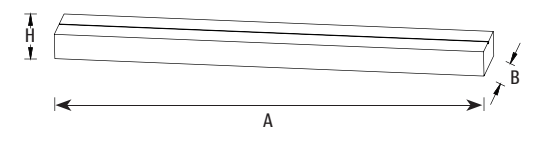

Application:
hotels, office, conference room, museums, restaurants, etc.

Option:
Black/Silver