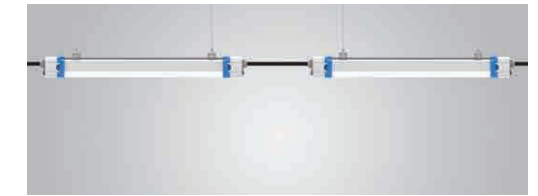

TRI600018-1   TRI120036-1   TRI150048-1

LED TRI-PROOF LUMINAIRES

Application: Train station, Airport, etc.
Replace fluorescent batten.
Industrial Lighting: Factory, Warehouse, etc.
Commercial Lighting: Office, Supermarket, etc.
Public Lighting: Residence, Hospital, School, Metro station

Option:
White