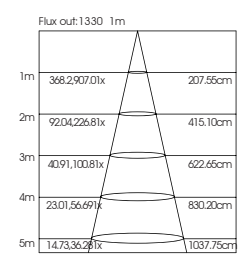

ITEM NO	Lumen output (Lm)	WATTAGE (w)	Voltage (V)	Angle (°)	CCT (K)	SIZE(MM) AXBXH
APD120024	2160lm	24W	220-240V	100°	3000K-6000K	1200X35X70mm
APD120036	2880lm	36W	220-240V	100°	3000K-6000K	1200X50X70mm
APD120036-1	UP 840LM/DOWN 2800LM/ UP+DOWN 1820LM	UP12W/DOWN 40W/ UP+DOWN 26W	220-240V	100°	3000K-6000K	1200X50X70mm
APD120036-2	2520lm	36W	220-240V	100°	3000K-4000K-6000K	1200X50X70mm
APD120048	3840lm	48W	220-240V	100°	3000K-6000K	1200X50X70mm

APF120036 APF120048 APF120060

Application:
hotels, office, conference room, museums, restaurants, etc.

Option:
Black/Silver

ITEM NO	Lumen output (Lm)	WATTAGE (w)	Voltage (V)	Angle (°)	CCT (K)	SIZE(MM) AXBXH
APF120036	2880lm	36W	220-240V	100°	3000K-6000K	1200X70X40mm
APF120048	3840lm	48W	220-240V	100°	3000K-6000K	1200X100X40mm
APF120060	4800lm	60W	220-240V	100°	3000K-6000K	1200X150X40mm

Flux out:1778 1m

1m	277.69024lx	277.92cm
2m	69.392256lx	555.84cm
3m	30.841003lx	833.76cm
4m	17.355640lx	1111.68cm
5m	11.103609lx	1389.60cm
6m	7.7102507lx	1667.52cm
7m	5.6641842lx	1945.44cm
8m	4.3371410lx	2223.36cm
9m	3.4271114lx	2501.28cm
10m	2.7769024lx	2779.20cm