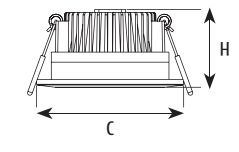

ASDAA075006 ASDAA095009 ASDAA120015 ASDAA160020 ASDAA200030

Application:
hotels, office, conference room, museums, restaurants, etc.

Option:
White

| ITEM NO | Lumen output (Lm) | Led Power (w) | Voltage (V) | Angle (°) | CCT (K) | SIZE(MM) CXH | CUT WHOLE (Φ MM) |
|-------------|-------------------|---------------|-------------|-----------|-------------|--------------|------------------|
| ASDAA075006 | 510lm | 6W | 220-240V | 120° | 3000K-6000K | Φ 98x30mm | Φ 75 |
| ASDAA095009 | 765lm | 9W | 220-240V | 120° | 3000K-6000K | Φ 118x30mm | Φ 95 |
| ASDAA120015 | 1275lm | 15W | 220-240V | 120° | 3000K-6000K | Φ 145x30mm | Φ 120 |
| ASDAA160020 | 1700lm | 20W | 220-240V | 120° | 3000K-6000K | Φ 178x30mm | Φ 160 |
| ASDAA200030 | 2550lm | 30W | 220-240V | 120° | 3000K-6000K | Φ 220x30mm | Φ 200 |