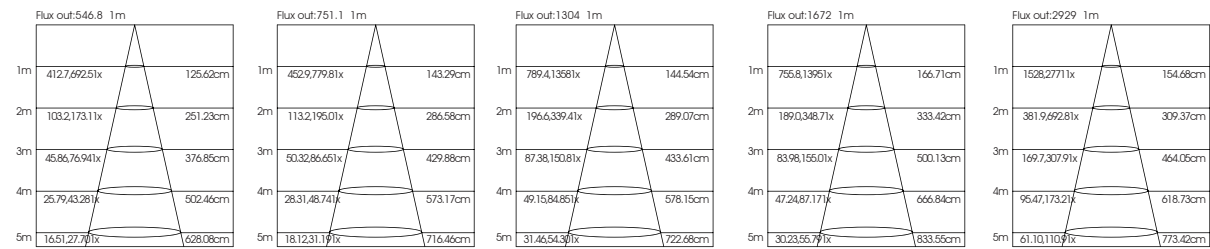

Application:
hotels, office, conference room, museums, restaurants, etc.

Option:
Body: White/Black Reflector : White/Black/Silver/Matt Silver /UV Black Chrome

ITEM NO	Lumen output (Lm)	Led Power (w)	Voltage (V)	Angle (°)	CRI	CCT (K)	SIZE(MM) CXH	CUT WHOLE (Φ MM)
ADC075007	850lm	10W	220-240V	24°/36°/60°	>90	3000K-6000K	Φ 85X55mm	Φ 75
ADC095012	960lm	15W	220-240V	24°/36°/60°	>90	3000K-6000K	Φ 110X67mm	Φ 95
ADC120018	1440lm	25W	220-240V	24°/36°/60°	>90	3000K-6000K	Φ 135X81mm	Φ 120
ADC140025	2000lm	35W	220-240V	24°/36°/60°	>90	3000K-6000K	Φ 160X96mm	Φ 140
ADC160036	2880lm	45W	220-240V	24°/36°/60°	>90	3000K-6000K	Φ 185X109mm	Φ 160
ADC190060	3840lm	60W	220-240V	24°/36°/60°	>90	3000K-6000K	Φ 215X130mm	Φ 190