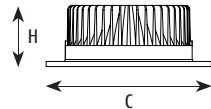

ADC075007 ADC095012 ADC120018 ADC140025 ADC160036 ADC190060