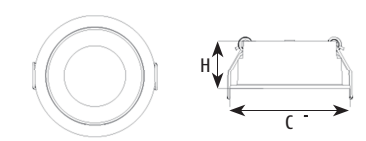

IP20   High efficacy luminous   CE   RoHS   3CCT OPTION