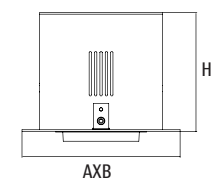

ARD118015 ARD248030

TRIMLESS !!

Application:
hotels, office, conference room, museums, restaurants, etc.

Option:
Black/White

| ITEM NO | Lumen output (Lm) | Wattage (W) | Voltage (V) | Angle (°) | CRI | CCT (K) | SIZE(MM) AXBXH | Cut Whole (MM) |
|------------------|-------------------|-------------|-------------|-----------|-----|-----------|----------------|----------------|
| ARD118015 | 1200lm | 15W | 220-240V | 24°/30° | >90 | 3000-6000 | 115X115X120mm | 118X118mm |
| ARD248030 | 2400lm | 2X15W | 220-240V | 24°/30° | >90 | 3000-6000 | 245X115X120mm | 248X118mm |