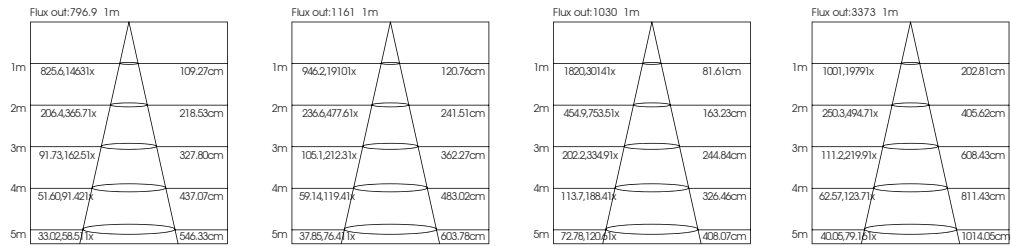

DOWN LIGHT SERIES

ADB120018 ADB150025 ADB160030 ADB210040

Application:
hotels, office, conference room, museums, restaurants, etc.

Option:
White

| ITEM NO | Lumen output (Lm) | Led Power (w) | Voltage (V) | Angle (°) | CRI | CCT (K) | SIZE(MM) CXH | CUT WHOLE (ΦMM) |
|------------------|-------------------|---------------|-------------|-----------|-----|-------------|--------------|-----------------|
| ADB120018 | 1450lm | 18W | 220-240V | 60° | >90 | 3000K-6000K | Φ140X62mm | Φ120 |
| ADB150025 | 2000lm | 25W | 220-240V | 60° | >90 | 3000K-6000K | Φ180X68mm | Φ150 |
| ADB160030 | 2550lm | 30W | 220-240V | 60° | >90 | 3000K-6000K | Φ195X78mm | Φ160 |
| ADB210040 | 3750lm | 40W | 220-240V | 60° | >90 | 3000K-6000K | Φ240X108mm | Φ210 |