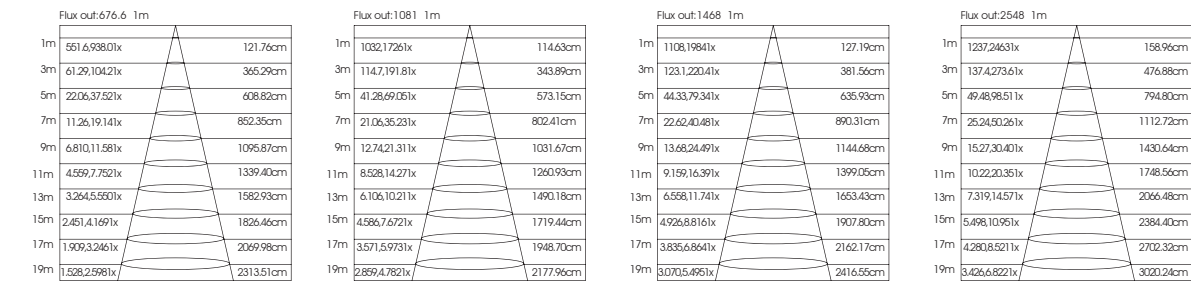

Application:
hotels, office, conference room, museums, restaurants, etc.

Option:
White

ITEM NO	Lumen output (Lm)	WATTAGE (w)	Voltage (V)	Angle (°)	CRI	CCT (K)	SIZE(MM) AXBXH	CUT WHOLE (MM)
ASDC090012	960lm	12W	220-240V	60°	>90	3000K-6000K	110X110X59mm	90X90
ASDC110018	1620lm	18W	220-240V	60°	>90	3000K-6000K	127X127X70mm	110X110
ASDC145025	2250lm	25W	220-240V	60°	>90	3000K-6000K	165X165X80mm	145X145
ASDC200040	3200lm	40W	220-240V	80°	>90	3000K-6000K	220X220X90mm	200X200