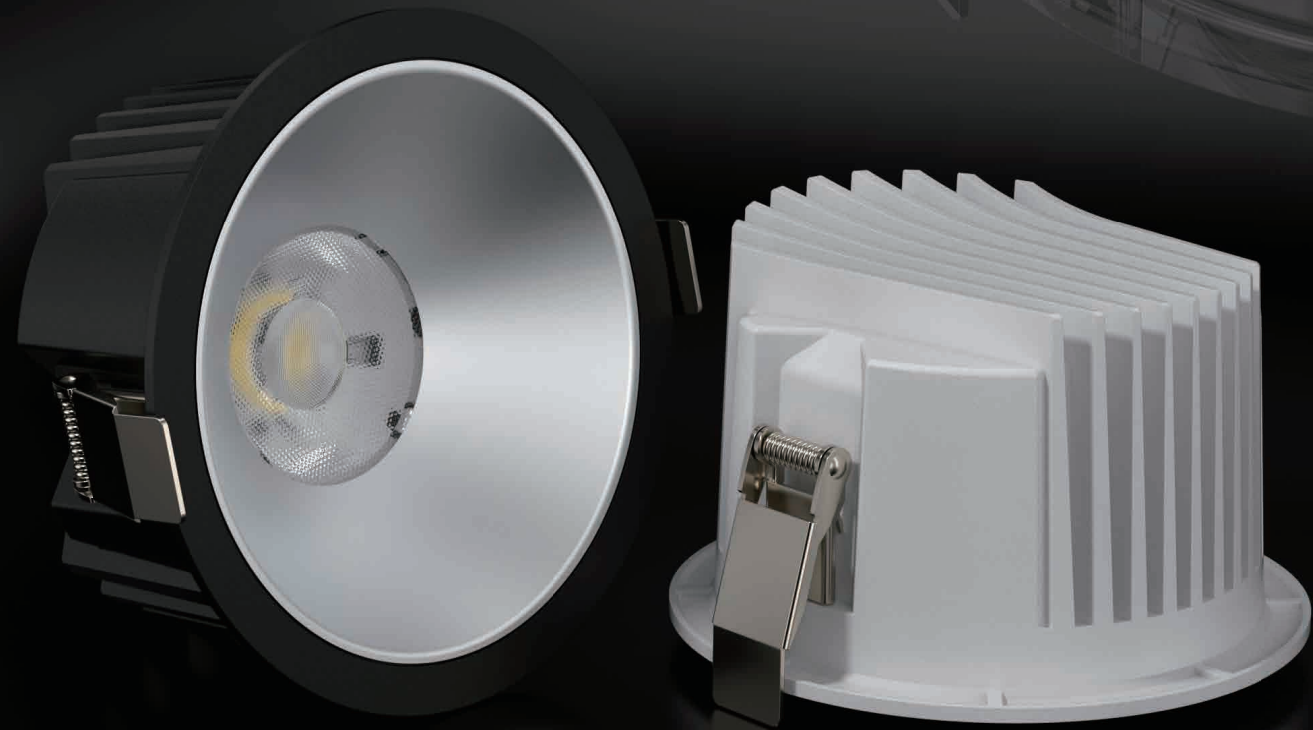

DOWN LIGHT SERIES

ADB120018 ADB150025 ADB160030 ADB210040

Application:
hotels, office, conference room, museums, restaurants, etc.

Option:
White

| ITEM NO | Lumen output (Lm) | Led Power (w) | Voltage (V) | Angle (°) | CRI | CCT (K) | SIZE(MM) CXH | CUT WHOLE (ΦMM) |
|------------------|-------------------|---------------|-------------|-----------|-----|-------------|--------------|-----------------|
| ADB120018 | 1450lm | 18W | 220-240V | 60° | >90 | 3000K-6000K | Φ140X62mm | Φ120 |
| ADB150025 | 2000lm | 25W | 220-240V | 60° | >90 | 3000K-6000K | Φ180X68mm | Φ150 |
| ADB160030 | 2550lm | 30W | 220-240V | 60° | >90 | 3000K-6000K | Φ195X78mm | Φ160 |
| ADB210040 | 3750lm | 40W | 220-240V | 60° | >90 | 3000K-6000K | Φ240X108mm | Φ210 |