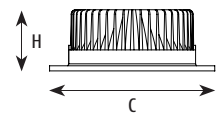

ASDF075010 ASDF095018 ASDF110020 ASDF160030 ASDF200040

Application:
hotels, office, conference room, museums, restaurants, etc.

Option:
White

ITEM NO	Lumen output (Lm)	Led Power (w)	Voltage (V)	Angle (°)	CCT (K)	SIZE(MM) CXH	CUT WHOLE (Φ MM)
ASDF075010	550lm	10W	220-240V	24°/45°	3000K-6000K	Φ 85X34mm	Φ 75
ASDF095018	990lm	18W	220-240V	24°/45°	3000K-6000K	Φ 105X34mm	Φ 95
ASDF110020	1100lm	20W	220-240V	24°/45°	3000K-6000K	Φ 120X34mm	Φ 110
ASDF160030	1650lm	30W	220-240V	24°/45°	3000K-6000K	Φ 170X34mm	Φ 160
ASDF200040	2200lm	40W	220-240V	24°/45°	3000K-6000K	Φ 220X34mm	Φ 200

ASDG075010 ASDG095015 ASDG120025

Application:
hotels, office, conference room, museums, restaurants, etc.

Option:
Body: White Reflector: Silver/UV Black

ITEM NO	Lumen output (Lm)	Led Power (w)	Voltage (V)	Angle (°)	CRI	CCT (K)	SIZE(MM) CXH	CUT WHOLE (Φ MM)
ASDG075010	800lm	10W	220-240V	20°/40°	>90	3000K-6000K	Φ 85X55mm	Φ 75
ASDG095015	1200lm	15W	220-240V	20°/40°	>90	3000K-6000K	Φ 105X63mm	Φ 95
ASDG120025	2000lm	25W	220-240V	20°/40°	>90	3000K-6000K	Φ 130X77mm	Φ 120