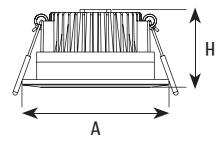

ADDB100010   ADDB125015   ADDB145020   ADDB180030

Application:
hotels, office, conference room, museums, restaurants, etc.

Option:
Black/White

ITEM NO	Lumen output (Lm)	Led Power (w)	Voltage (V)	Angle (°)	CRI	CCT (K)	SIZE(MM) AXBXH	CUT WHOLE (ΦMM)
ADDB100010	800lm	10W	220-240V	60°	>90	3000K-6000K	115X115X60mm	Φ 100X100
ADDB125015	1200lm	15W	220-240V	60°	>90	3000K-6000K	140X140X75mm	Φ 125X125
ADDB145020	1600lm	20W	220-240V	60°	>90	3000K-6000K	160X160X80mm	Φ 145X145
ADDB180030	2400lm	30W	220-240V	60°	>90	3000K-6000K	195X195X95mm	Φ 180X180

ASDE075010   ASDE080012   ASDE095015   ASDE120018
ASDE145030   ASDE180040   ASDE200050

Application:
hotels, office, conference room, museums, restaurants, etc.

Option:
Body:grey Reflector : Black/White/UV Black Chrome/UV Chorme/Matt Chrome/UV Rose Gold **Cob Option**

ITEM NO	Lumen output (Lm)	Led Power (w)	Voltage (V)	Angle (°)	CRI	CCT (K)	SIZE(MM) CXH	CUT WHOLE (ΦMM)
ASDE075010	800lm	10W	220-240V	60°	>90	3000K-6000K	Φ 90X56mm	Φ 75
ASDE080012	960lm	12W	220-240V	60°	>90	3000K-6000K	Φ 95X60mm	Φ 80
ASDE095015	1200lm	15W	220-240V	60°	>90	3000K-6000K	Φ 105X64mm	Φ 95
ASDE120018	1440lm	18W	220-240V	60°	>90	3000K-6000K	Φ 130X72mm	Φ 120
ASDE145030	2400lm	30W	220-240V	60°	>90	3000K-6000K	Φ 160X82mm	Φ 145
ASDE180040	3200lm	40W	220-240V	60°	>90	3000K-6000K	Φ 180X90mm	Φ 160
ASDE200050	4000lm	50W	220-240V	60°	>90	3000K-6000K	Φ 230X100mm	Φ 200