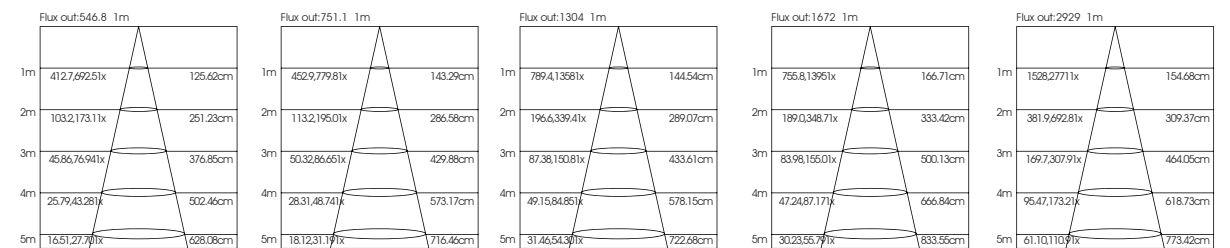

Application:
hotels, office, conference room, museums, restaurants, etc.

Option:
Black/White

ITEM NO	Lumen output (Lm)	Led Power (w)	Voltage (V)	Angle (°)	CRI	CCT (K)	SIZE(MM) CXH	CUT WHOLE (Φ MM)
ADDA100010	800lm	10W	220-240V	60°	>90	3000K-6000K	Φ 115X65mm	Φ 100
ADDA125015	1200lm	15W	220-240V	70°	>90	3000K-6000K	Φ 140X80mm	Φ 125
ADDA145020	1600lm	20W	220-240V	70°	>90	3000K-6000K	Φ 160X85mm	Φ 145
ADDA180030	2400lm	30W	220-240V	70°	>90	3000K-6000K	Φ 198X98mm	Φ 180
ADDA215040	3200lm	40W	220-240V	70°	>90	3000K-6000K	Φ 230X102mm	Φ 215