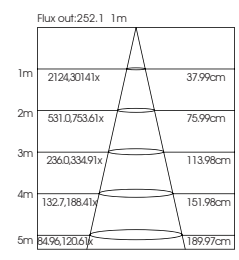

ITEM NO	Lumen output (Lm)	Voltage (V)	Wattage (W)	Angle (°)	CRI	CCT (K)	SIZE(MM) AXBXH	Cut Whole (MM)
ARG090010	800lm	220-240V	10W	24°	>90	3000-6000	115X115X70mm	90X90mm
ARG190020	1600lm	220-240V	2X10W	24°	>90	3000-6000	215X115X70mm	190X90mm