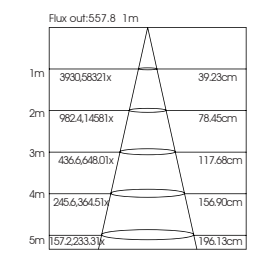

| ITEM NO | Lumen output (Lm) | Led Power (w) | Voltage (V) | Angle (°) | CRI | CCT (K) | SIZE(MM) CXH |
|------------------|-------------------|---------------|-------------|-----------------|-----|-------------|--------------|
| ASA076015 | 960lm | 12W | 220-240V | 15°/24°/36°/50° | >90 | 3000K-6000K | Φ74X75mm |
| ASA096020 | 1440lm | 18W | 220-240V | 15°/24°/36°/50° | >90 | 3000K-6000K | Φ95X95mm |
| ASA116030 | 2000lm | 25W | 220-240V | 24°/36°/50° | >90 | 3000K-6000K | Φ120X120mm |
| ASA142040 | 2800lm | 35W | 220-240V | 15°/24°/36°/50° | >90 | 3000K-6000K | Φ140X140mm |
| ASA171050 | 3600lm | 45W | 220-240V | 15°/24°/36°/50° | >90 | 3000K-6000K | Φ160X160mm |
| ASA206060 | 4000lm | 50W | 220-240V | 15°/24°/36°/50° | >90 | 3000K-6000K | Φ190X190mm |

DOWN LIGHT SERIES

ARG090010

ARG190020

- IP20
- High efficiency Luminous
- CE
- RoHS
- 3CCT OPTION

Application:
hotels, office, conference room, museums, restaurants, etc.

Option:
Black/White

| ITEM NO | Lumen output (Lm) | Voltage (V) | Wattage (W) | Angle (°) | CRI | CCT (K) | SIZE(MM) AXBXH | Cut Whole (MM) |
|------------------|-------------------|-------------|-------------|-----------|-----|-----------|----------------|----------------|
| ARG090010 | 800lm | 220-240V | 10W | 24° | >90 | 3000-6000 | 115X115X70mm | 90X90mm |
| ARG190020 | 1600lm | 220-240V | 2X10W | 24° | >90 | 3000-6000 | 215X115X70mm | 190X90mm |