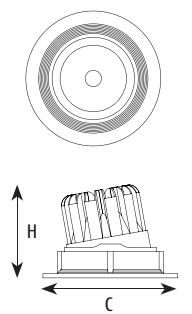

ITEM NO	Lumen output (Lm)	Led Power (w)	Voltage (V)	Angle (°)	CRI	CCT (K)	SIZE(MM) CXH	CUT WHOLE (ΦMM)
ADI055005	325lm	5W	220-240V	15°/24°/38°	>90	3000K-6000K	Φ63X63mm	Φ55
ADI075010	650lm	10W	220-240V	15°/24°/38°	>90	3000K-6000K	Φ85X76mm	Φ75
ADI095020	1300lm	20W	220-240V	15°/24°/38°	>90	3000K-6000K	Φ105X99mm	Φ95
ADI120030	1950lm	30W	220-240V	15°/24°/38°	>90	3000K-6000K	Φ130X115mm	Φ120