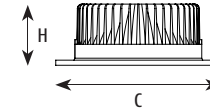

ADDA100010 ADDA125015 ADDA145020 ADDA180030 ADDA215040