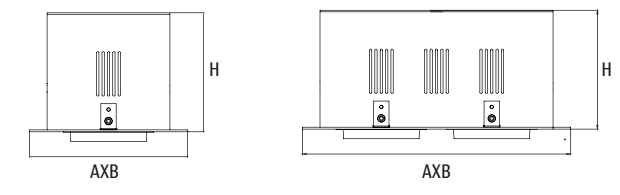

DOWN LIGHT SERIES

ARG090010

ARG190020

- IP20
- High efficiency Luminous
- CE
- RoHS
- 3CCT OPTION

Application:
hotels, office, conference room, museums, restaurants, etc.

Option:
Black/White

| ITEM NO | Lumen output (Lm) | Voltage (V) | Wattage (W) | Angle (°) | CRI | CCT (K) | SIZE(MM) AXBXH | Cut Whole (MM) |
|------------------|-------------------|-------------|-------------|-----------|-----|-----------|----------------|----------------|
| ARG090010 | 800lm | 220-240V | 10W | 24° | >90 | 3000-6000 | 115X115X70mm | 90X90mm |
| ARG190020 | 1600lm | 220-240V | 2X10W | 24° | >90 | 3000-6000 | 215X115X70mm | 190X90mm |