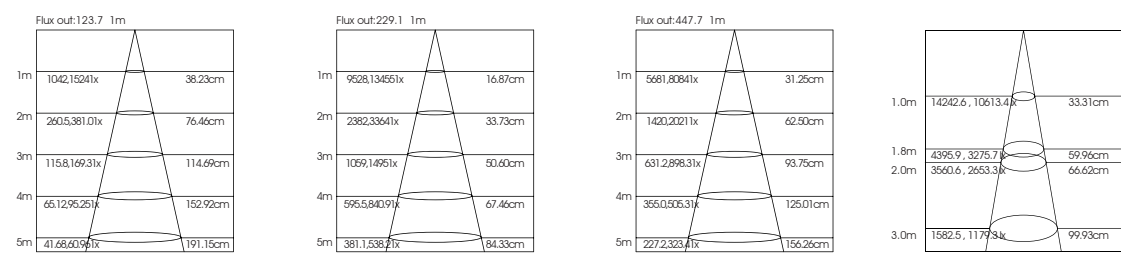

ADF080005 ADF095012 ADF120018 ADF145030

- IP20
- High efficiency Luminous
- CE
- RoHS
- 3CCT OPTION

Application:
hotels, office, conference room, museums, restaurants, etc.

Option:
White

| ITEM NO | Lumen output (Lm) | Led Power (w) | Voltage (V) | Angle (°) | CRI | CCT (K) | SIZE(MM) CXH | CUT WHOLE (Φ MM) |
|------------------|-------------------|---------------|-------------|-----------|-----|-------------|--------------|------------------|
| ADF080005 | 400lm | 5W | 220-240V | 20° | >90 | 3000K-6000K | Φ 90X54mm | Φ 80 |
| ADF095012 | 960lm | 12W | 220-240V | 20° | >90 | 3000K-6000K | Φ 110X76mm | Φ 95 |
| ADF120018 | 1440lm | 18W | 220-240V | 20° | >90 | 3000K-6000K | Φ 140X98mm | Φ 120 |
| ADF145030 | 2500lm | 30W | 220-240V | 20° | >90 | 3000K-6000K | Φ 160X100mm | Φ 145 |