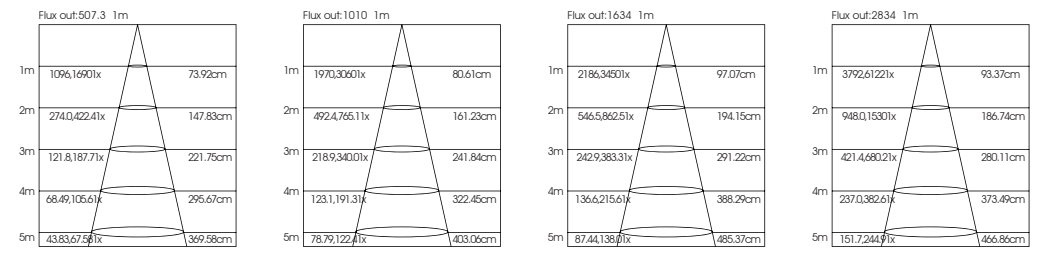

| ITEM NO | Lumen output (Lm) | Led Power (w) | Voltage (V) | Angle (°) | CRI | CCT (K) | SIZE(MM) CXH |
|------------------|-------------------|---------------|-------------|-----------------|-----|-------------|--------------|
| ASA076015 | 960lm | 12W | 220-240V | 15°/24°/36°/50° | >90 | 3000K-6000K | Φ74X75mm |
| ASA096020 | 1440lm | 18W | 220-240V | 15°/24°/36°/50° | >90 | 3000K-6000K | Φ95X95mm |
| ASA116030 | 2000lm | 25W | 220-240V | 24°/36°/50° | >90 | 3000K-6000K | Φ120X120mm |
| ASA142040 | 2800lm | 35W | 220-240V | 15°/24°/36°/50° | >90 | 3000K-6000K | Φ140X140mm |
| ASA171050 | 3600lm | 45W | 220-240V | 15°/24°/36°/50° | >90 | 3000K-6000K | Φ160X160mm |
| ASA206060 | 4000lm | 50W | 220-240V | 15°/24°/36°/50° | >90 | 3000K-6000K | Φ190X190mm |