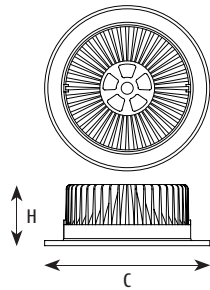

DOWN LIGHT SERIES

ADB120018   ADB150025   ADB160030   ADB210040