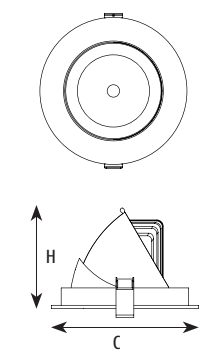

ADJ095020   ADJ120035

- IP20
- High efficiency Luminous
- CE
- RoHS
- 3CCT OPTION

Application:
hotels, office, conference room, museums, restaurants, etc.

Option:
White

ITEM NO	Lumen output (Lm)	Led Power (w)	Voltage (V)	Angle (°)	CRI	CCT (K)	SIZE(MM) CXH	CUT WHOLE (Φ MM)
ADJ095020	1700lm	20W	220-240V	15°/24°/36°/55°	>90	3000K-6000K	Φ 110X90mm	Φ 95
ADJ120035	2500lm	30W	220-240V	15°/24°/36°/55°	>90	3000K-6000K	Φ 137X110mm	Φ 120