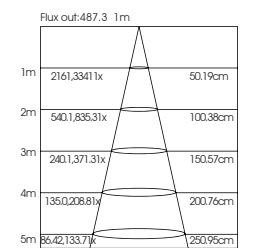

ARJ115015   ARJ215030   ARJ315045

- IP20
- High efficiency Luminous
- CE
- RoHS
- 3CCT OPTION

Application:
hotels, office, conference room, museums, restaurants, etc.

Option:
Black/White

ITEM NO	Lumen output (Lm)	Voltage (V)	Wattage (W)	Angle (°)	CRI	CCT (K)	SIZE(MM) AXBXH	Cut Whole (MM)
ARJ115015	1200lm	220-240V	15Wx1	15°/24°/36°	>90	3000-6000	137X137X85mm	115X115mm
ARJ215030	2400lm	220-240V	15Wx2	15°/24°/36°	>90	3000-6000	237X137X85mm	215X115mm
ARJ315045	3600lm	220-240V	15Wx3	15°/24°/36°	>90	3000-6000	337X137X85mm	315X115mm

ARK160020   ARK345040   ARK475060

- IP20
- High efficiency Luminous
- CE
- RoHS
- 3CCT OPTION

Application:
hotels, office, conference room, museums, restaurants, etc.

Option:
Black/White

ITEM NO	Lumen output (Lm)	Voltage (V)	Wattage (W)	Angle (°)	CRI	CCT (K)	SIZE(MM) AXBXH	Cut Whole (MM)
ARK160020	1600lm	220-240V	20Wx1	15°/24°/36°	>90	3000-6000	190X190X135mm	160X160mm
ARK345040	3200lm	220-240V	20Wx2	15°/24°/36°	>90	3000-6000	375X190X135mm	345X160mm
ARK475060	4800lm	220-240V	20Wx3	15°/24°/36°	>90	3000-6000	505X190X135mm	475X160mm