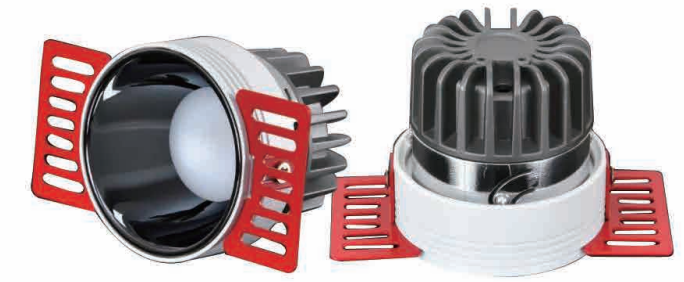

Application:
hotels, office, conference room, museums, restaurants, etc.

Option:
Body White Reflector : Black/White/UV Black Chrome/UV Chrome/Matt Chrome/UV Rose Gold

ITEM NO	Lumen output (Lm)	Led Power (w)	Voltage (V)	Angle (°)	CRI	CCT (K)	SIZE(MM) CXH	CUT WHOLE (ΦMM)
ADI055005	325lm	5W	220-240V	15°/24°/38°	>90	3000K-6000K	Φ63X63mm	Φ55
ADI075010	650lm	10W	220-240V	15°/24°/38°	>90	3000K-6000K	Φ85X76mm	Φ75
ADI095020	1300lm	20W	220-240V	15°/24°/38°	>90	3000K-6000K	Φ105X99mm	Φ95
ADI120030	1950lm	30W	220-240V	15°/24°/38°	>90	3000K-6000K	Φ130X115mm	Φ120

ASDH055007   ASDH075008   ASDH075012   ASDH075015   ASDH095020

TRIMLESS !!