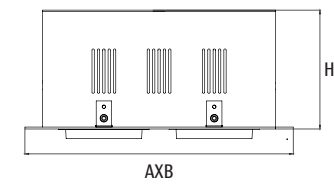

ARD118015 ARD248030

TRIMLESS !!

Application:
hotels, office, conference room, museums, restaurants, etc.

Option:
Black/White

| ITEM NO | Lumen output (Lm) | Wattage (W) | Voltage (V) | Angle (°) | CRI | CCT (K) | SIZE(MM) AXBXH | Cut Whole (MM) |
|------------------|-------------------|-------------|-------------|-----------|-----|-----------|----------------|----------------|
| ARD118015 | 1200lm | 15W | 220-240V | 24°/30° | >90 | 3000-6000 | 115X115X120mm | 118X118mm |
| ARD248030 | 2400lm | 2X15W | 220-240V | 24°/30° | >90 | 3000-6000 | 245X115X120mm | 248X118mm |