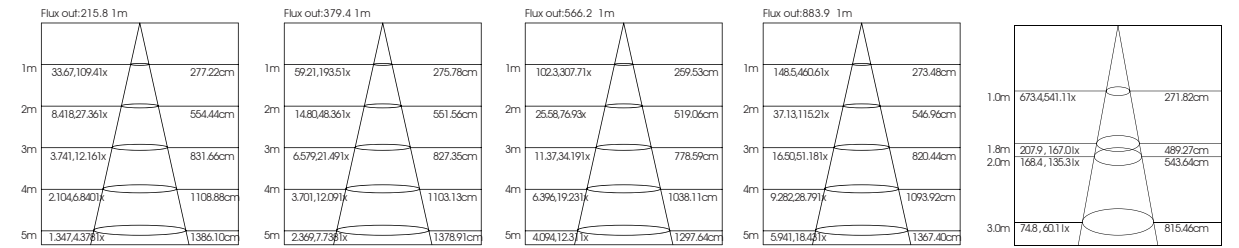

Application:
hotels, office, conference room, museums, restaurants, etc.

Option:
White

ITEM NO	Lumen output (Lm)	Led Power (w)	Voltage (V)	Angle (°)	CCT (K)	SIZE(MM) CXH	CUT WHOLE (Φ MM)
ASDAA075006	510lm	6W	220-240V	120°	3000K-6000K	Φ 98x30mm	Φ 75
ASDAA095009	765lm	9W	220-240V	120°	3000K-6000K	Φ 118x30mm	Φ 95
ASDAA120015	1275lm	15W	220-240V	120°	3000K-6000K	Φ 145x30mm	Φ 120
ASDAA160020	1700lm	20W	220-240V	120°	3000K-6000K	Φ 178x30mm	Φ 160
ASDAA200030	2550lm	30W	220-240V	120°	3000K-6000K	Φ 220x30mm	Φ 200