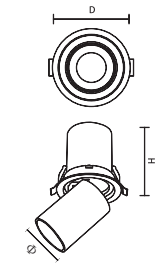

ADRK075012   ADRK095018   ADRK120025   ADRK145030

Application:
hotels, office, conference room, museums, restaurants, etc.

Option:
White/Black

ITEM NO	Lumen output (Lm)	Led Power (w)	Voltage (V)	Angle (°)	CRI	CCT (K)	SIZE(MM) CXH	CUT WHOLE (ΦMM)
ADRK075012	780lm	12W	220-240V	15°/24°/36°	>90	3000K-6000K	Φ90X92mm	Φ75
ADRK095018	1170lm	18W	220-240V	15°/24°/36°	>90	3000K-6000K	Φ110X120mm	Φ95
ADRK120025	1625lm	25W	220-240V	15°/24°/36°	>90	3000K-6000K	Φ135X140mm	Φ120
ADRK145030	1950lm	30W	220-240V	15°/24°/36°	>90	3000K-6000K	Φ160X150mm	Φ145

ADRKS075012   ADRKS095018   ADRKS120025   ADRKS145030