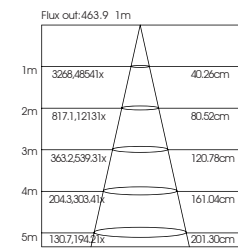

| ITEM NO | Lumen output (Lm) | Led Power (w) | Voltage (V) | Angle (°) | CRI | CCT (K) | SIZE(MM) CXH | CUT WHOLE (ΦMM) |
|-------------------|-------------------|---------------|-------------|-----------|-----|-------------|--------------|-----------------|
| ASDE075010 | 800lm | 10W | 220-240V | 60° | >90 | 3000K-6000K | Φ 90X56mm | Φ 75 |
| ASDE080012 | 960lm | 12W | 220-240V | 60° | >90 | 3000K-6000K | Φ 95X60mm | Φ 80 |
| ASDE095015 | 1200lm | 15W | 220-240V | 60° | >90 | 3000K-6000K | Φ 105X64mm | Φ 95 |
| ASDE120018 | 1440lm | 18W | 220-240V | 60° | >90 | 3000K-6000K | Φ 130X72mm | Φ 120 |
| ASDE145030 | 2400lm | 30W | 220-240V | 60° | >90 | 3000K-6000K | Φ 160X82mm | Φ 145 |
| ASDE180040 | 3200lm | 40W | 220-240V | 60° | >90 | 3000K-6000K | Φ 180X90mm | Φ 160 |
| ASDE200050 | 4000lm | 50W | 220-240V | 60° | >90 | 3000K-6000K | Φ 230X100mm | Φ 200 |

ASDG075010 ASDG095015 ASDG120025

Application:
hotels, office, conference room, museums, restaurants, etc.

Option:
Body: White Reflector: Silver/UV Black

| ITEM NO | Lumen output (Lm) | Led Power (w) | Voltage (V) | Angle (°) | CRI | CCT (K) | SIZE(MM) CXH | CUT WHOLE (Φ MM) |
|-------------------|-------------------|---------------|-------------|-----------|-----|-------------|--------------|------------------|
| ASDG075010 | 800lm | 10W | 220-240V | 20°/40° | >90 | 3000K-6000K | Φ 85X55mm | Φ 75 |
| ASDG095015 | 1200lm | 15W | 220-240V | 20°/40° | >90 | 3000K-6000K | Φ 105X63mm | Φ 95 |
| ASDG120025 | 2000lm | 25W | 220-240V | 20°/40° | >90 | 3000K-6000K | Φ 130X77mm | Φ 120 |