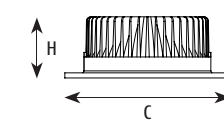

ASDF075010 ASDF095018 ASDF110020 ASDF160030 ASDF200040

Application:
hotels, office, conference room, museums, restaurants, etc.

Option:
White

ITEM NO	Lumen output (Lm)	Led Power (w)	Voltage (V)	Angle (°)	CCT (K)	SIZE(MM) CXH	CUT WHOLE (Φ MM)
ASDF075010	550lm	10W	220-240V	24°/45°	3000K-6000K	Φ 85X34mm	Φ 75
ASDF095018	990lm	18W	220-240V	24°/45°	3000K-6000K	Φ 105X34mm	Φ 95
ASDF110020	1100lm	20W	220-240V	24°/45°	3000K-6000K	Φ 120X34mm	Φ 110
ASDF160030	1650lm	30W	220-240V	24°/45°	3000K-6000K	Φ 170X34mm	Φ 160
ASDF200040	2200lm	40W	220-240V	24°/45°	3000K-6000K	Φ 220X34mm	Φ 200

ASDG075010 ASDG095015 ASDG120025

Application:
hotels, office, conference room, museums, restaurants, etc.

Option:
Body: White Reflector: Silver/UV Black

ITEM NO	Lumen output (Lm)	Led Power (w)	Voltage (V)	Angle (°)	CRI	CCT (K)	SIZE(MM) CXH	CUT WHOLE (Φ MM)
ASDG075010	800lm	10W	220-240V	20°/40°	>90	3000K-6000K	Φ 85X55mm	Φ 75
ASDG095015	1200lm	15W	220-240V	20°/40°	>90	3000K-6000K	Φ 105X63mm	Φ 95
ASDG120025	2000lm	25W	220-240V	20°/40°	>90	3000K-6000K	Φ 130X77mm	Φ 120