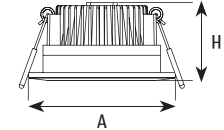

DOWN LIGHT SERIES

ASDB090012 ASDB110018 ASDB145025 ASDB200040