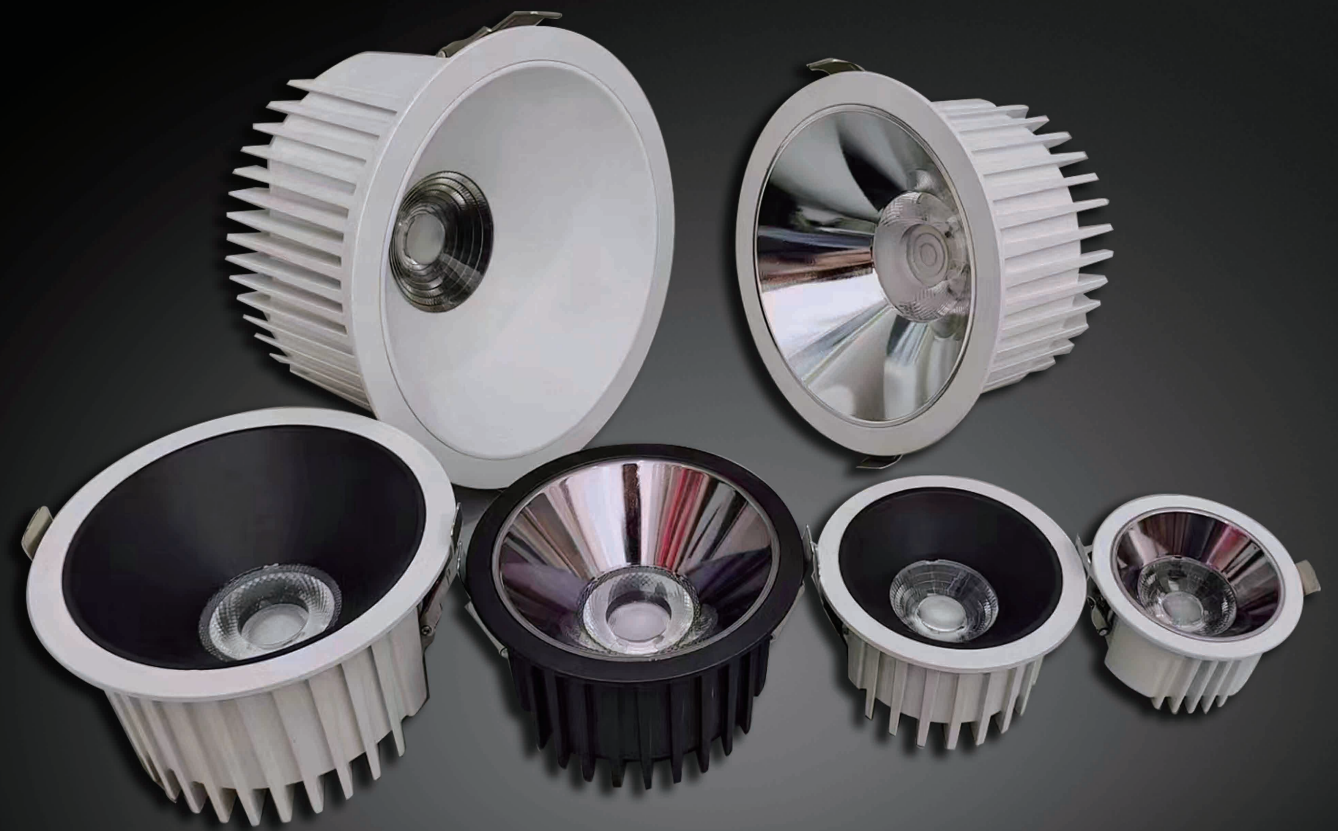

TECHNICAL LED
LUMINAIRES
for retail and presentation

D DOWN LIGHT SERIES D

DOWN LIGHT SERIES

ASDA085005 ASDA100007 ASDA125010 ASDA160015 ASDA205020

Application:
hotels, office, conference room, museums, restaurants, etc.

Option:
White

| ITEM NO | Lumen output (Lm) | Led Power (w) | Voltage (V) | Angle (°) | CCT (K) | SIZE(MM) CXH | CUT WHOLE (Φ MM) |
|------------|-------------------|---------------|-------------|-----------|-------------|--------------|------------------|
| ASDA085005 | 295lm | 5W | 220-240V | 110° | 3000K-6000K | Φ 98X50mm | Φ 85 |
| ASDA100007 | 515lm | 7W | 220-240V | 110° | 3000K-6000K | Φ 120X55mm | Φ 100 |
| ASDA125010 | 650lm | 10W | 220-240V | 110° | 3000K-6000K | Φ 145X60mm | Φ 125 |
| ASDA160015 | 1250lm | 15W | 220-240V | 110° | 3000K-6000K | Φ 180X68mm | Φ 160 |
| ASDA205020 | 1800lm | 20W | 220-240V | 110° | 3000K-6000K | Φ 220X90mm | Φ 205 |