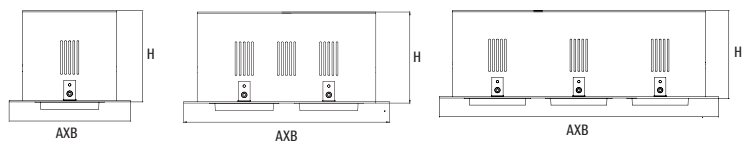

- IP20
- High efficiency Luminous
- CE
- RoHS
- 3CCT OPTION

Application:
hotels, office, conference room, museums, restaurants, etc.

Option:
Black/White

ITEM NO	Lumen output (Lm)	Voltage (V)	Wattage (W)	Angle (°)	CRI	CCT (K)	SIZE(MM) AXBXH	Cut Whole (MM)
ARJ115015	1200lm	220-240V	15Wx1	15°/24°/36°	>90	3000-6000	137X137X85mm	115X115mm
ARJ215030	2400lm	220-240V	15Wx2	15°/24°/36°	>90	3000-6000	237X137X85mm	215X115mm
ARJ315045	3600lm	220-240V	15Wx3	15°/24°/36°	>90	3000-6000	337X137X85mm	315X115mm