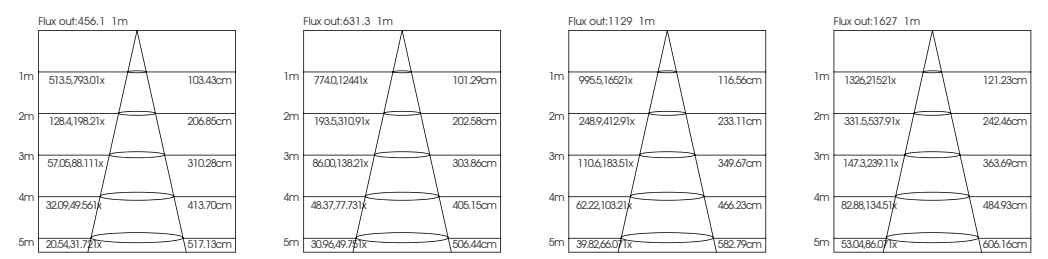

ADDB100010 ADDB125015 ADDB145020 ADDB180030

Application:
hotels, office, conference room, museums, restaurants, etc.

Option:
Black/White

| ITEM NO | Lumen output (Lm) | Led Power (w) | Voltage (V) | Angle (°) | CRI | CCT (K) | SIZE(MM) AXBXH | CUT WHOLE (ΦMM) |
|-------------------|-------------------|---------------|-------------|-----------|-----|-------------|----------------|-----------------|
| ADDB100010 | 800lm | 10W | 220-240V | 60° | >90 | 3000K-6000K | 115X115X60mm | Φ 100X100 |
| ADDB125015 | 1200lm | 15W | 220-240V | 60° | >90 | 3000K-6000K | 140X140X75mm | Φ 125X125 |
| ADDB145020 | 1600lm | 20W | 220-240V | 60° | >90 | 3000K-6000K | 160X160X80mm | Φ 145X145 |
| ADDB180030 | 2400lm | 30W | 220-240V | 60° | >90 | 3000K-6000K | 195X195X95mm | Φ 180X180 |