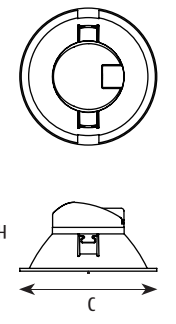

DOWN LIGHT SERIES

ASDA085005 ASDA100007 ASDA125010 ASDA160015 ASDA205020