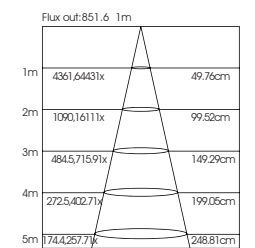

ARJ115015   ARJ215030   ARJ315045

- IP20
- High efficiency Luminous
- CE
- RoHS
- 3CCT OPTION

Application:
hotels, office, conference room, museums, restaurants, etc.

Option:
Black/White

ITEM NO	Lumen output (Lm)	Voltage (V)	Wattage (W)	Angle (°)	CRI	CCT (K)	SIZE(MM) AXBXH	Cut Whole (MM)
ARJ115015	1200lm	220-240V	15Wx1	15°/24°/36°	>90	3000-6000	137X137X85mm	115X115mm
ARJ215030	2400lm	220-240V	15Wx2	15°/24°/36°	>90	3000-6000	237X137X85mm	215X115mm
ARJ315045	3600lm	220-240V	15Wx3	15°/24°/36°	>90	3000-6000	337X137X85mm	315X115mm

ARK160020   ARK345040   ARK475060

- IP20
- High efficiency Luminous
- CE
- RoHS
- 3CCT OPTION

Application:
hotels, office, conference room, museums, restaurants, etc.

Option:
Black/White

ITEM NO	Lumen output (Lm)	Voltage (V)	Wattage (W)	Angle (°)	CRI	CCT (K)	SIZE(MM) AXBXH	Cut Whole (MM)
ARK160020	1600lm	220-240V	20Wx1	15°/24°/36°	>90	3000-6000	190X190X135mm	160X160mm
ARK345040	3200lm	220-240V	20Wx2	15°/24°/36°	>90	3000-6000	375X190X135mm	345X160mm
ARK475060	4800lm	220-240V	20Wx3	15°/24°/36°	>90	3000-6000	505X190X135mm	475X160mm