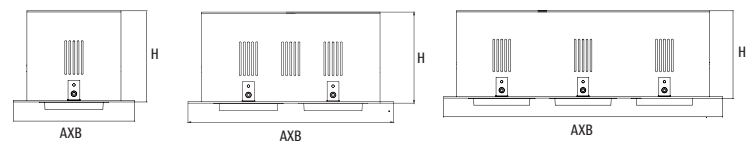

- IP20
- High efficiency Luminous
- CE
- RoHS
- 3CCT OPTION