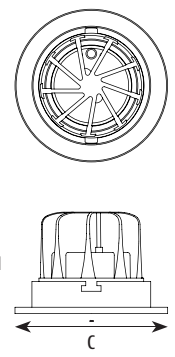

ADF080005   ADF095012   ADF120018   ADF145030