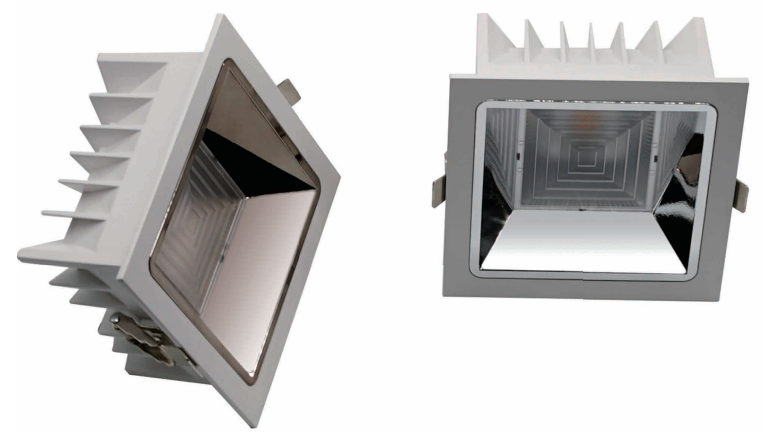

ADDA100010 ADDA125015 ADDA145020 ADDA180030 ADDA215040

Application:
hotels, office, conference room, museums, restaurants, etc.

Option:
Black/White

| ITEM NO | Lumen output (Lm) | Led Power (w) | Voltage (V) | Angle (°) | CRI | CCT (K) | SIZE(MM) CXH | CUT WHOLE (Φ MM) |
|-------------------|-------------------|---------------|-------------|-----------|-----|-------------|--------------|------------------|
| ADDA100010 | 800lm | 10W | 220-240V | 60° | >90 | 3000K-6000K | Φ 115X65mm | Φ 100 |
| ADDA125015 | 1200lm | 15W | 220-240V | 70° | >90 | 3000K-6000K | Φ 140X80mm | Φ 125 |
| ADDA145020 | 1600lm | 20W | 220-240V | 70° | >90 | 3000K-6000K | Φ 160X85mm | Φ 145 |
| ADDA180030 | 2400lm | 30W | 220-240V | 70° | >90 | 3000K-6000K | Φ 198X98mm | Φ 180 |
| ADDA215040 | 3200lm | 40W | 220-240V | 70° | >90 | 3000K-6000K | Φ 230X102mm | Φ 215 |

ADDB100010 ADDB125015 ADDB145020 ADDB180030

Application:
hotels, office, conference room, museums, restaurants, etc.

Option:
Black/White

| ITEM NO | Lumen output (Lm) | Led Power (w) | Voltage (V) | Angle (°) | CRI | CCT (K) | SIZE(MM) AXBXH | CUT WHOLE (ΦMM) |
|-------------------|-------------------|---------------|-------------|-----------|-----|-------------|----------------|-----------------|
| ADDB100010 | 800lm | 10W | 220-240V | 60° | >90 | 3000K-6000K | 115X115X60mm | Φ 100X100 |
| ADDB125015 | 1200lm | 15W | 220-240V | 60° | >90 | 3000K-6000K | 140X140X75mm | Φ 125X125 |
| ADDB145020 | 1600lm | 20W | 220-240V | 60° | >90 | 3000K-6000K | 160X160X80mm | Φ 145X145 |
| ADDB180030 | 2400lm | 30W | 220-240V | 60° | >90 | 3000K-6000K | 195X195X95mm | Φ 180X180 |