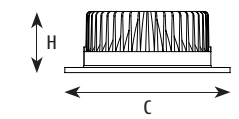

Application:
hotels, office, conference room, museums, restaurants, etc.

Option:
Body:grey Reflector : Black/White/UV Black Chrome/UV Chorme/Matt Chrome/UV Rose Gold **Cob Option**

ITEM NO	Lumen output (Lm)	Led Power (w)	Voltage (V)	Angle (°)	CRI	CCT (K)	SIZE(MM) CXH	CUT WHOLE (ΦMM)
ASDE075010	800lm	10W	220-240V	60°	>90	3000K-6000K	Φ 90X56mm	Φ 75
ASDE080012	960lm	12W	220-240V	60°	>90	3000K-6000K	Φ 95X60mm	Φ 80
ASDE095015	1200lm	15W	220-240V	60°	>90	3000K-6000K	Φ 105X64mm	Φ 95
ASDE120018	1440lm	18W	220-240V	60°	>90	3000K-6000K	Φ 130X72mm	Φ 120
ASDE145030	2400lm	30W	220-240V	60°	>90	3000K-6000K	Φ 160X82mm	Φ 145
ASDE180040	3200lm	40W	220-240V	60°	>90	3000K-6000K	Φ 180X90mm	Φ 160
ASDE200050	4000lm	50W	220-240V	60°	>90	3000K-6000K	Φ 230X100mm	Φ 200