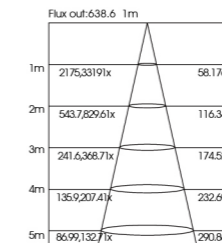

Option:
Black/White

ITEM NO	Lumen output (Lm)	WATTAGE (w)	Voltage (V)	Angle (°)	CRI	CCT (K)	SIZE(MM) CXA
ATL050010	1200lm	15W	220-240V	10°/12°/15°/24°/36°/50°	>90	3000K-6000K	Φ50X120mm
ATL060020	1600lm	20W	220-240V	10°/12°/15°/24°/36°/50°	>90	3000K-6000K	Φ60X135mm
ATL080030	2400lm	30W	220-240V	10°/12°/15°/24°/36°/50°	>90	3000K-6000K	Φ80X150mm
ATL080030	3200lm	40W	220-240V	10°/12°/15°/24°/36°/50°	>90	3000K-6000K	Φ80X150mm

ATD050010

ATD070020

ATD082030

Application:
hotels, office, conference room, museums, restaurants, etc.

Option:
BLACK/WHITE BODY , BLACK/WHITE FRONT RING.

ITEM NO	Lumen output (Lm)	WATTAGE (w)	Voltage (V)	Angle (°)	CRI	CCT (K)	SIZE(MM) CXA
ATD050010	800lm	10W	220-240V	12°/24°/36°	>90	3000K-6000K	Φ50X120mm
ATD070020	1600lm	20W	220-240V	12°/24°/36°	>90	3000K-6000K	Φ70X155mm
ATD082030	2400lm	30W	220-240V	12°/24°/36°	>90	3000K-6000K	Φ82X155mm