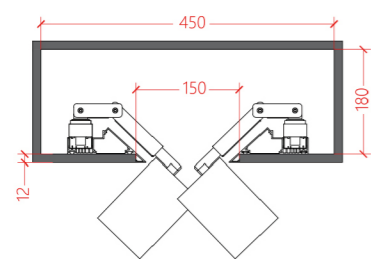

ATF054010

ATF068020

ATF085030

Application:
hotels, office, conference room, museums, restaurants, etc.

Option:
Black/White

ITEM NO	Lumen output (Lm)	WATTAGE (w)	Voltage (V)	Angle (°)	CRI	CCT (K)	SIZE(MM) CXA
ATF054010	800lm	10W	220-240V	15°/24°/36°	>90	3000K-6000K	Φ54X110mm
ATF068020	1600lm	20W	220-240V	15°/24°/36°	>90	3000K-6000K	Φ68X130mm
ATF085030	2400lm	30W	220-240V	15°/24°/36°	>90	3000K-6000K	Φ85X140mm