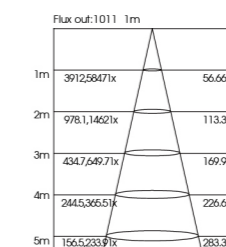

ITEM NO	Lumen output (Lm)	WATTAGE (w)	Voltage (V)	Angle (°)	CRI	CCT (K)	SIZE(MM) CXA
ATC050010	800lm	10W	220-240V	12°/24°/36°	>90	3000K-6000K	∅ 50X120mm
ATC070025	2000lm	25W	220-240V	12°/24°/36°	>90	3000K-6000K	∅ 70X155mm
ATC082030	2400lm	30W	220-240V	12°/24°/36°	>90	3000K-6000K	∅ 82X155mm