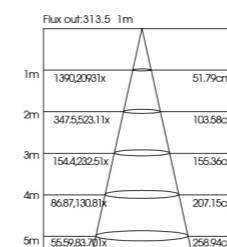

ITEM NO	Lumen output (Lm)	WATTAGE (w)	Voltage (V)	Angle (°)	CRI	CCT (K)	SIZE(MM) CXA
ATC050010	800lm	10W	220-240V	12°/24°/36°	>90	3000K-6000K	∅ 50X120mm
ATC070025	2000lm	25W	220-240V	12°/24°/36°	>90	3000K-6000K	∅ 70X155mm
ATC082030	2400lm	30W	220-240V	12°/24°/36°	>90	3000K-6000K	∅ 82X155mm