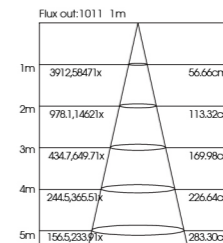

Option:
Black/White

ITEM NO	Lumen output (Lm)	WATTAGE (w)	Voltage (V)	Angle (°)	CRI	CCT (K)	SIZE(MM) CXA
ATL050010	1200lm	15W	220-240V	10°/12°/15°/24°/36°/50°	>90	3000K-6000K	Φ50X120mm
ATL060020	1600lm	20W	220-240V	10°/12°/15°/24°/36°/50°	>90	3000K-6000K	Φ60X135mm
ATL080030	2400lm	30W	220-240V	10°/12°/15°/24°/36°/50°	>90	3000K-6000K	Φ80X150mm
ATL080030	3200lm	40W	220-240V	10°/12°/15°/24°/36°/50°	>90	3000K-6000K	Φ80X150mm

ATD050010

ATD070020

ATD082030

Application:
hotels, office, conference room, museums, restaurants, etc.

Option:
BLACK/WHITE BODY , BLACK/WHITE FRONT RING.

ITEM NO	Lumen output (Lm)	WATTAGE (w)	Voltage (V)	Angle (°)	CRI	CCT (K)	SIZE(MM) CXA
ATD050010	800lm	10W	220-240V	12°/24°/36°	>90	3000K-6000K	Φ50X120mm
ATD070020	1600lm	20W	220-240V	12°/24°/36°	>90	3000K-6000K	Φ70X155mm
ATD082030	2400lm	30W	220-240V	12°/24°/36°	>90	3000K-6000K	Φ82X155mm