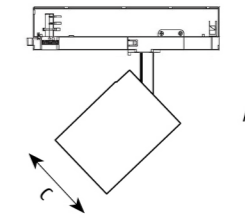

Pull the track light, decreases the beam angle, push the track light increases the beam angle, you can change the beam angle from 15-60degree.

ATL050010

ATL060020

ATL080030

Application:
hotels, office, conference room, museums, restaurants, etc.

ATD050010

ATD070020

ATD082030

Application:
hotels, office, conference room, museums, restaurants, etc.

Option:
BLACK/WHITE BODY , BLACK/WHITE FRONT RING.

ITEM NO	Lumen output (Lm)	WATTAGE (w)	Voltage (V)	Angle (°)	CRI	CCT (K)	SIZE(MM) CXA
ATD050010	800lm	10W	220-240V	12°/24°/36°	>90	3000K-6000K	Φ50X120mm
ATD070020	1600lm	20W	220-240V	12°/24°/36°	>90	3000K-6000K	Φ70X155mm
ATD082030	2400lm	30W	220-240V	12°/24°/36°	>90	3000K-6000K	Φ82X155mm