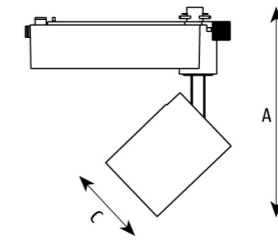

A

TRACK LIGHT SERIES

ATB050015

ATB060020

ATB080030

Application:
hotels, office, conference room, museums, restaurants, etc.

Option:
Black/White

ITEM NO	Lumen output (lm)	WATTAGE (w)	Voltage (V)	Angle (°)	CRI	CCT (K)	SIZE(MM) CXA
ATB050015	1200lm	15W	220-240V	10°/12°/15°/24°/36°/50°	>90	3000K-6000K	Φ50X120mm
ATB060020	1600lm	20W	220-240V	10°/12°/15°/24°/36°/50°	>90	3000K-6000K	Φ60X135mm
ATB080030	2400lm	30W	220-240V	10°/12°/15°/24°/36°/50°	>90	3000K-6000K	Φ80X150mm
ATB080030	3200lm	40W	220-240V	10°/12°/15°/24°/36°/50°	>90	3000K-6000K	Φ80X150mm

TRACK LIGHT SERIES

ATC050010 ATC070025 ATC082030

Application:
hotels, office, conference room, museums, restaurants, etc.

Option:
BLACK/WHITE BODY , BLACK/WHITE FRONT RING.

ITEM NO	Lumen output (Lm)	WATTAGE (w)	Voltage (V)	Angle (°)	CRI	CCT (K)	SIZE(MM) CXA
ATC050010	800lm	10W	220-240V	12°/24°/36°	>90	3000K-6000K	∅ 50X120mm
ATC070025	2000lm	25W	220-240V	12°/24°/36°	>90	3000K-6000K	∅ 70X155mm
ATC082030	2400lm	30W	220-240V	12°/24°/36°	>90	3000K-6000K	∅ 82X155mm