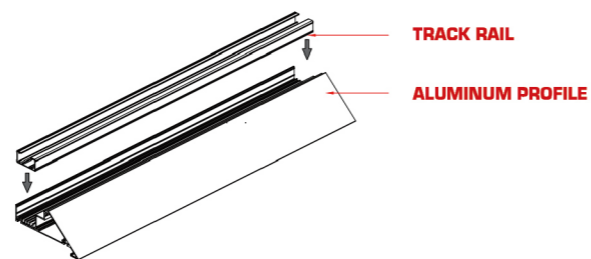

ATF054010

ATF068020

ATF085030

Application:
hotels, office, conference room, museums, restaurants, etc.

Option:
Black/White

ITEM NO	Lumen output (Lm)	WATTAGE (w)	Voltage (V)	Angle (°)	CRI	CCT (K)	SIZE(MM) CXA
ATF054010	800lm	10W	220-240V	15°/24°/36°	>90	3000K-6000K	Φ54X110mm
ATF068020	1600lm	20W	220-240V	15°/24°/36°	>90	3000K-6000K	Φ68X130mm
ATF085030	2400lm	30W	220-240V	15°/24°/36°	>90	3000K-6000K	Φ85X140mm