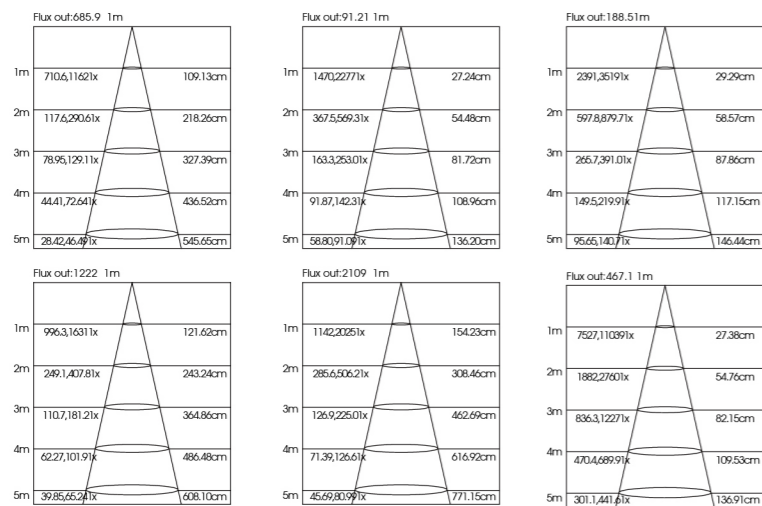

Application:
hotels, office, conference room, museums, restaurants, etc.

Option:
Black/White

ITEM NO	Lumen output (Lm)	WATTAGE (w)	Voltage (V)	Angle (°)	CRI	CCT (K)	SIZE(MM) CXA
ATK086020	800lm	10W	220-240V	15°-60°	>90	3000K-6000K	Φ48X105mm
ATK086030	1600lm	20W	220-240V	15°-60°	>90	3000K-6000K	Φ58X152mm
ATK105040	2400lm	30W	220-240V	15°-60°	>90	3000K-6000K	Φ68X157mm