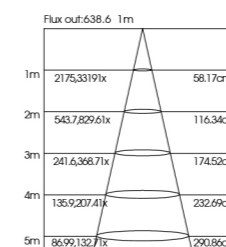

ITEM NO	Lumen output (Lm)	WATTAGE (w)	Voltage (V)	Angle (°)	CRI	CCT (K)	SIZE(MM) CXA
ATC050010	800lm	10W	220-240V	12°/24°/36°	>90	3000K-6000K	∅ 50X120mm
ATC070025	2000lm	25W	220-240V	12°/24°/36°	>90	3000K-6000K	∅ 70X155mm
ATC082030	2400lm	30W	220-240V	12°/24°/36°	>90	3000K-6000K	∅ 82X155mm