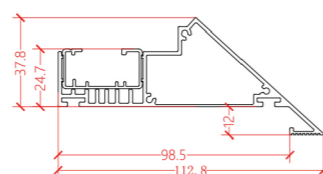

ATF054010

ATF068020

ATF085030

Application:
hotels, office, conference room, museums, restaurants, etc.

Option:
Black/White

ITEM NO	Lumen output (Lm)	WATTAGE (w)	Voltage (V)	Angle (°)	CRI	CCT (K)	SIZE(MM) CXA
ATF054010	800lm	10W	220-240V	15°/24°/36°	>90	3000K-6000K	Φ54X110mm
ATF068020	1600lm	20W	220-240V	15°/24°/36°	>90	3000K-6000K	Φ68X130mm
ATF085030	2400lm	30W	220-240V	15°/24°/36°	>90	3000K-6000K	Φ85X140mm