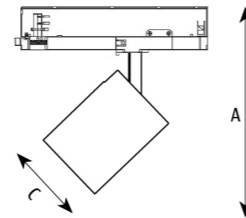

ATL050010

ATL060020

ATL080030

Application:
hotels, office, conference room, museums, restaurants, etc.

Option:
Black/White

ITEM NO	Lumen output (Lm)	WATTAGE (w)	Voltage (V)	Angle (°)	CRI	CCT (K)	SIZE(MM) CXA
ATL050010	1200lm	15W	220-240V	10°/12°/15°/24°/36°/50°	>90	3000K-6000K	Φ50X120mm
ATL060020	1600lm	20W	220-240V	10°/12°/15°/24°/36°/50°	>90	3000K-6000K	Φ60X135mm
ATL080030	2400lm	30W	220-240V	10°/12°/15°/24°/36°/50°	>90	3000K-6000K	Φ80X150mm
ATL080030	3200lm	40W	220-240V	10°/12°/15°/24°/36°/50°	>90	3000K-6000K	Φ80X150mm

ATD050010

ATD070020

ATD082030

Application:
hotels, office, conference room, museums, restaurants, etc.

Option:
BLACK/WHITE BODY , BLACK/WHITE FRONT RING.

ITEM NO	Lumen output (Lm)	WATTAGE (w)	Voltage (V)	Angle (°)	CRI	CCT (K)	SIZE(MM) CXA
ATD050010	800lm	10W	220-240V	12°/24°/36°	>90	3000K-6000K	Φ50X120mm
ATD070020	1600lm	20W	220-240V	12°/24°/36°	>90	3000K-6000K	Φ70X155mm
ATD082030	2400lm	30W	220-240V	12°/24°/36°	>90	3000K-6000K	Φ82X155mm