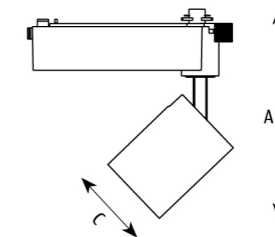

A

TRACK LIGHT SERIES

ATB050015

ATB060020

ATB080030

Application:
hotels, office, conference room, museums, restaurants, etc.

Option:
Black/White

ITEM NO	Lumen output (lm)	WATTAGE (w)	Voltage (V)	Angle (°)	CRI	CCT (K)	SIZE(MM) CXA
ATB050015	1200lm	15W	220-240V	10°/12°/15°/24°/36°/50°	>90	3000K-6000K	Φ50X120mm
ATB060020	1600lm	20W	220-240V	10°/12°/15°/24°/36°/50°	>90	3000K-6000K	Φ60X135mm
ATB080030	2400lm	30W	220-240V	10°/12°/15°/24°/36°/50°	>90	3000K-6000K	Φ80X150mm
ATB080030	3200lm	40W	220-240V	10°/12°/15°/24°/36°/50°	>90	3000K-6000K	Φ80X150mm

TRACK LIGHT SERIES

ATC050010 ATC070025 ATC082030

Application:
hotels, office, conference room, museums, restaurants, etc.

Option:
BLACK/WHITE BODY , BLACK/WHITE FRONT RING.

ITEM NO	Lumen output (Lm)	WATTAGE (w)	Voltage (V)	Angle (°)	CRI	CCT (K)	SIZE(MM) CXA
ATC050010	800lm	10W	220-240V	12°/24°/36°	>90	3000K-6000K	∅ 50X120mm
ATC070025	2000lm	25W	220-240V	12°/24°/36°	>90	3000K-6000K	∅ 70X155mm
ATC082030	2400lm	30W	220-240V	12°/24°/36°	>90	3000K-6000K	∅ 82X155mm