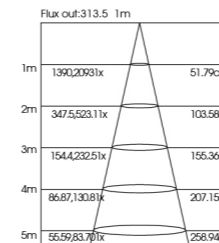

Option:
Black/White

ITEM NO	Lumen output (Lm)	WATTAGE (w)	Voltage (V)	Angle (°)	CRI	CCT (K)	SIZE(MM) CXA
ATL050010	1200lm	15W	220-240V	10°/12°/15°/24°/36°/50°	>90	3000K-6000K	Φ50X120mm
ATL060020	1600lm	20W	220-240V	10°/12°/15°/24°/36°/50°	>90	3000K-6000K	Φ60X135mm
ATL080030	2400lm	30W	220-240V	10°/12°/15°/24°/36°/50°	>90	3000K-6000K	Φ80X150mm
ATL080030	3200lm	40W	220-240V	10°/12°/15°/24°/36°/50°	>90	3000K-6000K	Φ80X150mm

ATD050010

ATD070020

ATD082030

Application:
hotels, office, conference room, museums, restaurants, etc.

Option:
BLACK/WHITE BODY , BLACK/WHITE FRONT RING.

ITEM NO	Lumen output (Lm)	WATTAGE (w)	Voltage (V)	Angle (°)	CRI	CCT (K)	SIZE(MM) CXA
ATD050010	800lm	10W	220-240V	12°/24°/36°	>90	3000K-6000K	Φ50X120mm
ATD070020	1600lm	20W	220-240V	12°/24°/36°	>90	3000K-6000K	Φ70X155mm
ATD082030	2400lm	30W	220-240V	12°/24°/36°	>90	3000K-6000K	Φ82X155mm