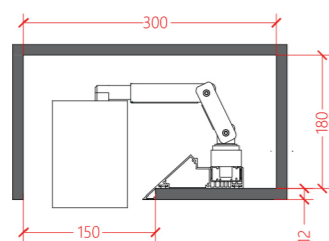

ATF054010

ATF068020

ATF085030

Application:
hotels, office, conference room, museums, restaurants, etc.

Option:
Black/White

ITEM NO	Lumen output (Lm)	WATTAGE (w)	Voltage (V)	Angle (°)	CRI	CCT (K)	SIZE(MM) CXA
ATF054010	800lm	10W	220-240V	15°/24°/36°	>90	3000K-6000K	Φ54X110mm
ATF068020	1600lm	20W	220-240V	15°/24°/36°	>90	3000K-6000K	Φ68X130mm
ATF085030	2400lm	30W	220-240V	15°/24°/36°	>90	3000K-6000K	Φ85X140mm