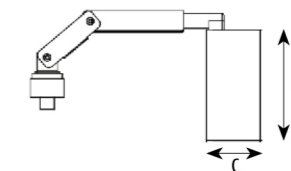

ATF054010

ATF068020

ATF085030

Application:
hotels, office, conference room, museums, restaurants, etc.

Option:
Black/White

ITEM NO	Lumen output (Lm)	WATTAGE (w)	Voltage (V)	Angle (°)	CRI	CCT (K)	SIZE(MM) CXA
ATF054010	800lm	10W	220-240V	15°/24°/36°	>90	3000K-6000K	Φ54X110mm
ATF068020	1600lm	20W	220-240V	15°/24°/36°	>90	3000K-6000K	Φ68X130mm
ATF085030	2400lm	30W	220-240V	15°/24°/36°	>90	3000K-6000K	Φ85X140mm