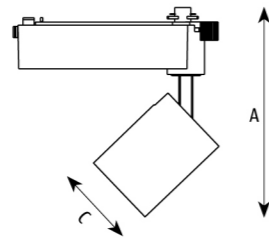

TRACK LIGHT SERIES

ATK086020   ATK086030   ATK105040

Application:
hotels, office, conference room, museums, restaurants, etc.

Option:
Black/White

ITEM NO	Lumen output (Lm)	WATTAGE (w)	Voltage (V)	Angle (°)	CRI	CCT (K)	SIZE(MM) CXA
ATK086020	800lm	10W	220-240V	15°-60°	>90	3000K-6000K	Φ48X105mm
ATK086030	1600lm	20W	220-240V	15°-60°	>90	3000K-6000K	Φ58X152mm
ATK105040	2400lm	30W	220-240V	15°-60°	>90	3000K-6000K	Φ68X157mm

Pull the track light, decreases the beam angle, push the track light increases the beam angle, you can change the beam angle from 15-60degree.