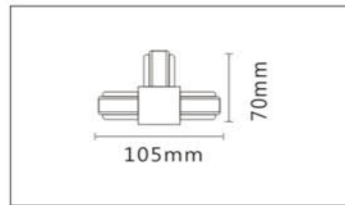

ITEM	END CAP
BODY COLOR	White/Black

ITEM	DOUBLE HEAD WIRE
BODY COLOR	White/Black

ITEM	ONE HEAD WIRE
BODY COLOR	White/Black

JLL Q086 2 WIRE TRACK RAIL

ITEM TRACK RAIL
BODY COLOR White/Black

ITEM CROSS CONNECT
BODY COLOR White/Black