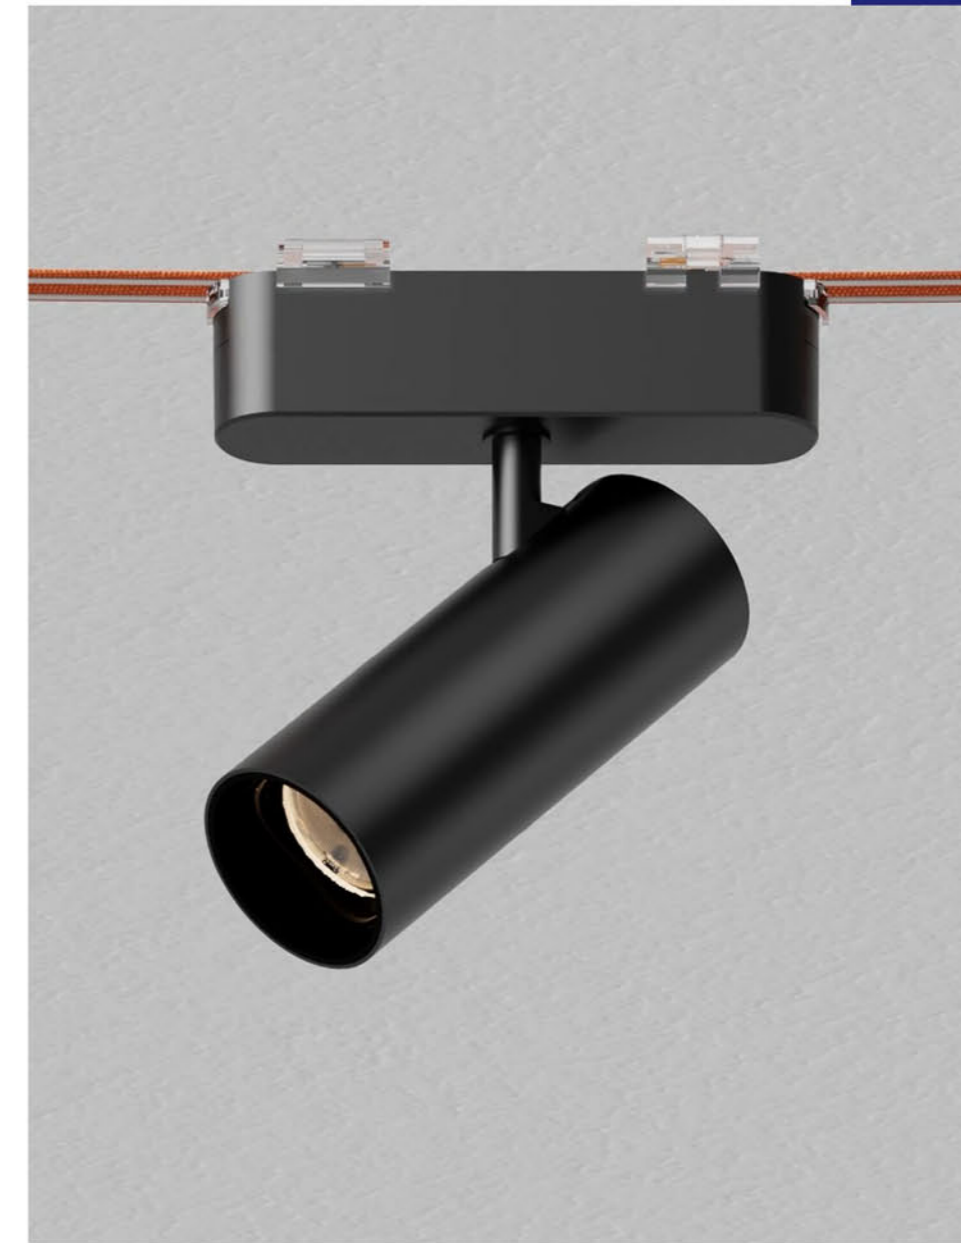

ROPE TRACK

Points, lines and surfaces that shuttle freely in space lighting design.

ROPE TRACK

According to the different needs of space lighting design, flexible application of fulcrum and lamps to achieve the ideal lighting enjoyment.

LIGHT

ULTRA THIN LINEAR TRACK
ROPE TRACK

ROPE TRACK

It Take space lighting to another level

In the process of lighting design, braided track design provides a powerful role for imagining fantasies. Combine multiple luminaire lighting to place lighting effects more precisely where they are needed, creating more visual layers in any space.

ROPE TRACK

There are exclusive fittings that combine to make straight track lamps available for rope track

An extension of the braided track can be obtained by placing a fulcrum on each position where the track is pulled.