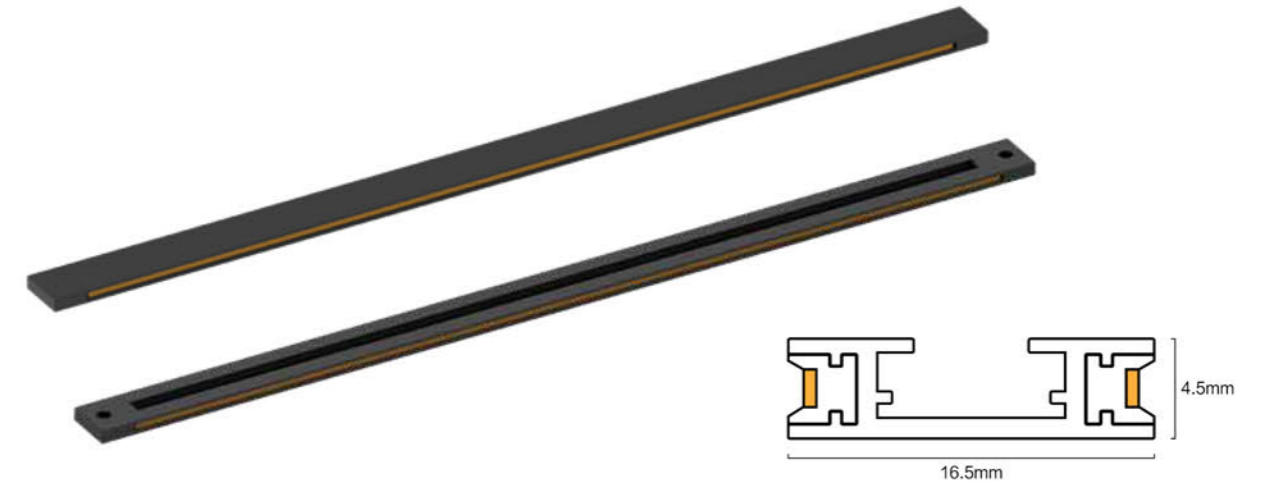

Application:
hotels, office, conference room, museums, restaurants, etc.

Option:
Black/White

24V ULTRA THIN LINEAR TRACK

ITEM NO	Material	WATTAGE (w)	Voltage (V)	SIZE(MM) AXBXH
LI-1M	Aluminum+Copper	200W(Max)	DC 24V	1000x16.5x4.5mm
LI-1.5M	Aluminum+Copper	200W(Max)	DC 24V	1500x16.5x4.5mm
LI-2M	Aluminum+Copper	200W(Max)	DC 24V	2000x16.5x4.5mm
LI-3M	Aluminum+Copper	200W(Max)	DC 24V	3000x16.5x4.5mm