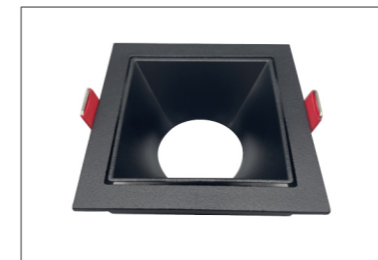

ITEM	LUM-499A16	MATERIAL	ALUMINUM ALLOY+PC
SIZE	85X85X37mm	SOCKET	SOCKET G5.3/GU10
CUT-OUT	75X75mm	BODY COLOR	Sandy black & matt black