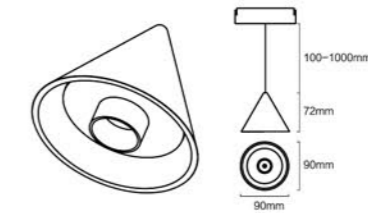

ITEM NO	Material	WATTAGE (w)	Voltage (V)	Angle (°)	CRI	Flicker Free	Optic	SIZE(MM) CXH
LI-MD90	Aluminum+PC	6W	DC 24V	24°	>90	<3%	Lens	Φ90X72mm