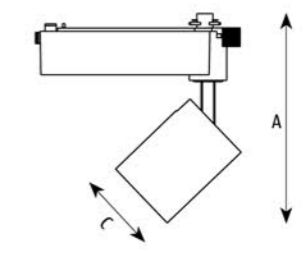

ITEM NO	Lumen output (Lm)	WATTAGE (w)	Voltage (V)	Angle (°)	CRI	CCT (K)	SIZE(MM) CXA
ATB050015	1200lm	15W	220-240V	10°/12°/15°/24°/36°/50°	>90	3000K-6000K	Φ50X120mm
ATB060020	1600lm	20W	220-240V	10°/12°/15°/24°/36°/50°	>90	3000K-6000K	Φ60X135mm
ATB080030	2400lm	30W	220-240V	10°/12°/15°/24°/36°/50°	>90	3000K-6000K	Φ80X150mm
ATB080030	3200lm	40W	220-240V	10°/12°/15°/24°/36°/50°	>90	3000K-6000K	Φ80X150mm