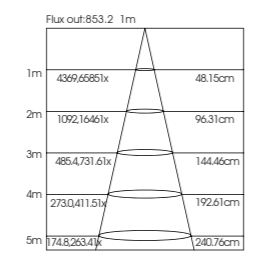

ARD118015 ARD248030

TRIMLESS !!

Application:
hotels, office, conference room, museums, restaurants, etc.

Option:
Black/White

ITEM NO	Lumen output (Lm)	Wattage (W)	Voltage (V)	Angle (°)	CRI	CCT (K)	SIZE(MM) AXBXH	Cut Whole (MM)
ARD118015	1200lm	15W	220-240V	24°/30°	>90	3000-6000	115X115X120mm	118X118mm
ARD248030	2400lm	2X15W	220-240V	24°/30°	>90	3000-6000	245X115X120mm	248X118mm