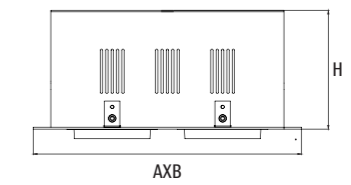

- IP20
- High efficiency Luminous
- CE
- RoHS
- 3CCT OPTION

Application:
hotels, office, conference room, museums, restaurants, etc.

Option:
Black/White