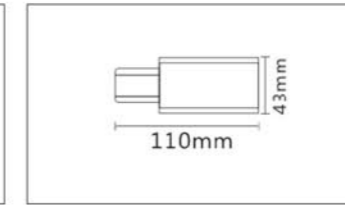

JLL4268 4 WIRE TRACK RAIL

ITEM POWER CAP
BODY COLOR White/Black