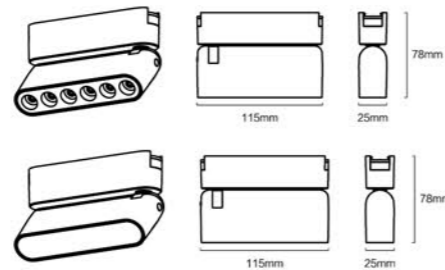

Folding light 6 in 1   Floodlight Folding light

Application:
hotels, office, conference room, museums, restaurants, etc.

Option:
Black/White

ITEM NO	Material	WATTAGE (w)	Voltage (V)	Angle (°)	CRI	Flicker Free	Optic	SIZE(MM) AXBXH
LI-ZD6	Aluminum+PC	6W	DC 24V	24°	>90	<3%	Lens	115X25X78mm

ITEM NO	Material	WATTAGE (w)	Voltage (V)	Angle (°)	CRI	Flicker Free	Optic	SIZE(MM) AXBXH
LI-ZD6F	Aluminum+PC	6W	DC 24V	110°	>90	<3%	PC Diffusion	115X25X78mm