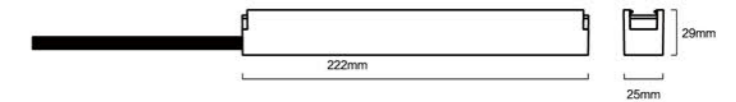

SEAMLESS STITCHING EASY INSTALLATION

DC 24V

Color: Black/White

Material: ALUMINU+PC

Function: conventional switching power supply/intelligent centralized switching power supply

100w power supply

ITEM NO: LI-100W
Product Size: 222x25x29mm