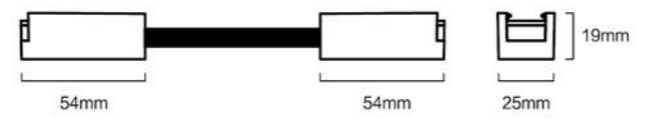

DIRECT POWER MODULE/ANGLE POWER MODULE

Product Code: LI-ZJ/LI-RJ
Product Size: 54x25x19mm*2

The power module is used to energize the rails when they are joined

The power module is used to energize the rails when they are joined