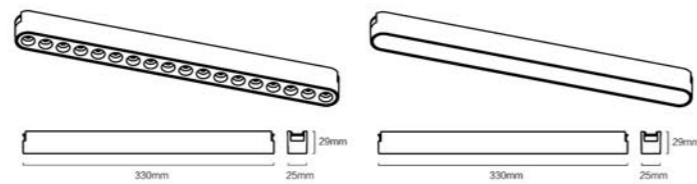

ITEM NO	Material	WATTAGE (w)	Voltage (V)	Angle (°)	CRI	Flicker Free	Optic	SIZE(MM) AXBXH
LI-18T	Aluminum+PC	18W	DC 24V	24°	>90	<3%	Lens	330X25X29mm

ITEM NO	Material	WATTAGE (w)	Voltage (V)	Angle (°)	CRI	Flicker Free	Optic	SIZE(MM) AXBXH
LI-18F	Aluminum+PC	18W	DC 24V	110°	>90	<3%	PC Diffusion	330X25X29mm