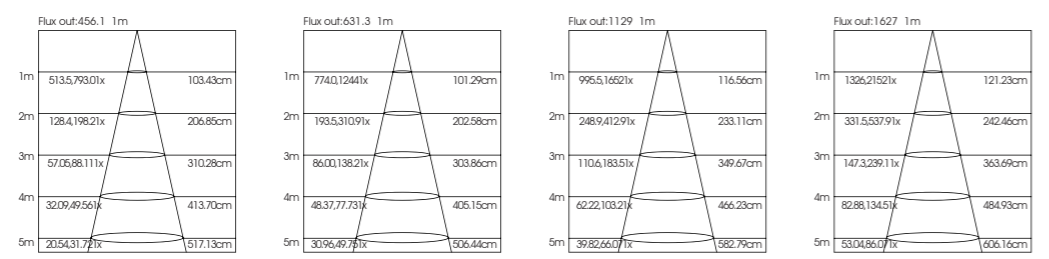

AADB100010 AADB125015 AADB145020 AADB180030

Application:
hotels, office, conference room, museums, restaurants, etc.

Option:
Black/White

ITEM NO	Lumen output (Lm)	Led Power (w)	Voltage (V)	Angle (°)	CRI	CCT (K)	SIZE(MM) AXBXH	CUT WHOLE (Φ MM)
AADB100010	800lm	10W	220-240V	60°	>90	3000K-6000K	115X115X60mm	Φ 100X100
AADB125015	1200lm	15W	220-240V	60°	>90	3000K-6000K	140X140X75mm	Φ 125X125
AADB145020	1600lm	20W	220-240V	60°	>90	3000K-6000K	160X160X80mm	Φ 145X145
AADB180030	2400lm	30W	220-240V	60°	>90	3000K-6000K	195X195X95mm	Φ 180X180