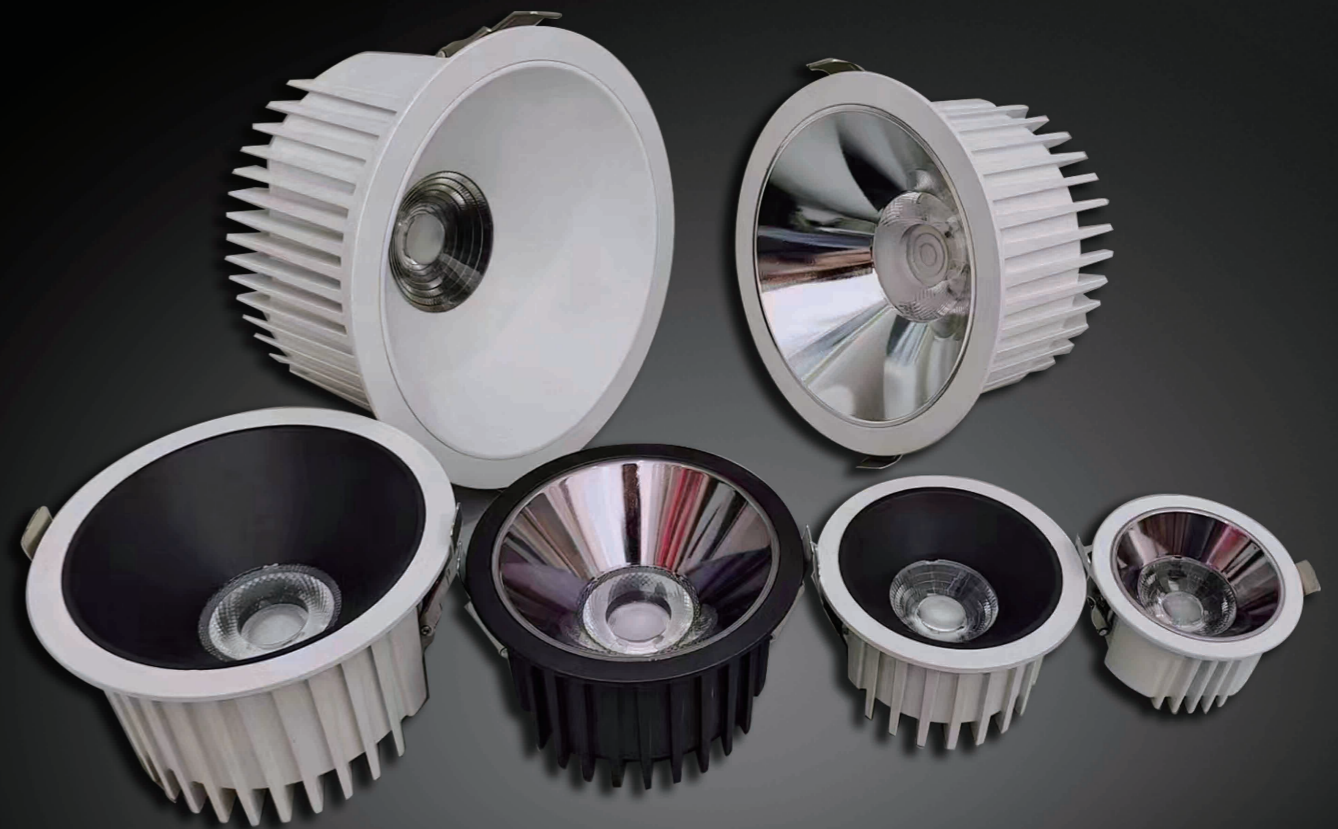

TECHNICAL LED
LUMINAIRES
for retail and presentation

D DOWN LIGHT SERIES D