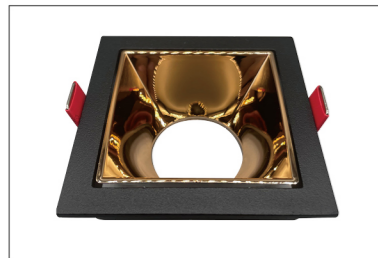

ITEM	LUM-499A16	MATERIAL	ALUMINUM ALLOY+PC
SIZE	85X85X37mm	SOCKET	SOCKET G5.3/GU10
CUT-OUT	75X75mm	BODY COLOR	Sandy black & uv rose gold