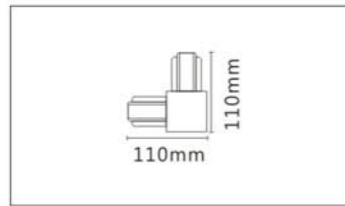

ITEM L CONNECT
BODY COLOR White/Black