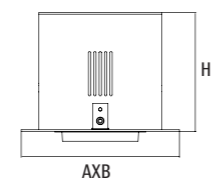

ARD118015 ARD248030

TRIMLESS !!

Application:
hotels, office, conference room, museums, restaurants, etc.

Option:
Black/White

ITEM NO	Lumen output (Lm)	Wattage (W)	Voltage (V)	Angle (°)	CRI	CCT (K)	SIZE(MM) AXBXH	Cut Whole (MM)
ARD118015	1200lm	15W	220-240V	24°/30°	>90	3000-6000	115X115X120mm	118X118mm
ARD248030	2400lm	2X15W	220-240V	24°/30°	>90	3000-6000	245X115X120mm	248X118mm