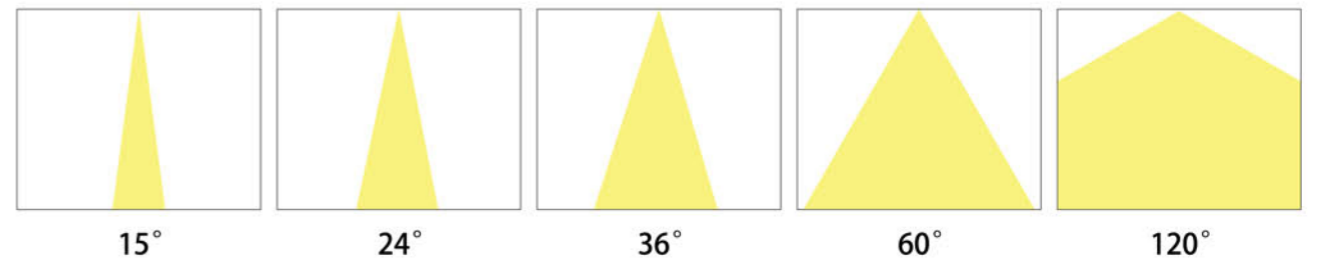

COLOR COMPARISON TABLE

BEAM ANGLE COMPARISON TABLE

CRI COMPARISON

The larger the RA, the better the color rendering performance; on the contrary, the worse the color rendering performance. The color rendering index of sunlight is defined as 100.