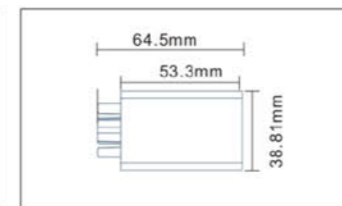

ITEM	POWER CAP
BODY COLOR	White/Black