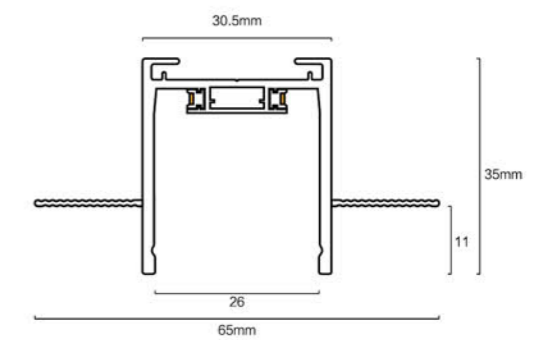

 The Lamp have safety locks

Application:
hotels, office, conference room, museums, restaurants, etc.

Option:
Black/White

24V ULTRA THIN LINEAR TRACK

ITEM NO	Material	WATTAGE (w)	Voltage (V)	SIZE(MM) AXBXH
LI-1M	Aluminum+Copper	200W(Max)	DC 24V	1000x16.5x4.5mm
LI-1.5M	Aluminum+Copper	200W(Max)	DC 24V	1500x16.5x4.5mm
LI-2M	Aluminum+Copper	200W(Max)	DC 24V	2000x16.5x4.5mm
LI-3M	Aluminum+Copper	200W(Max)	DC 24V	3000x16.5x4.5mm