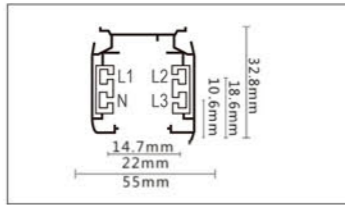

JLL3268 4 WIRE INSERT TRACK

ITEM TRACK RAIL
BODY COLOR White/Black