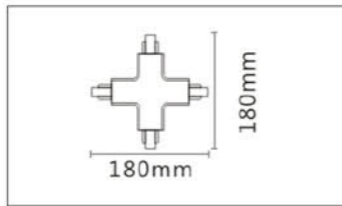

ITEM CROSS CONNECT
BODY COLOR White/Black