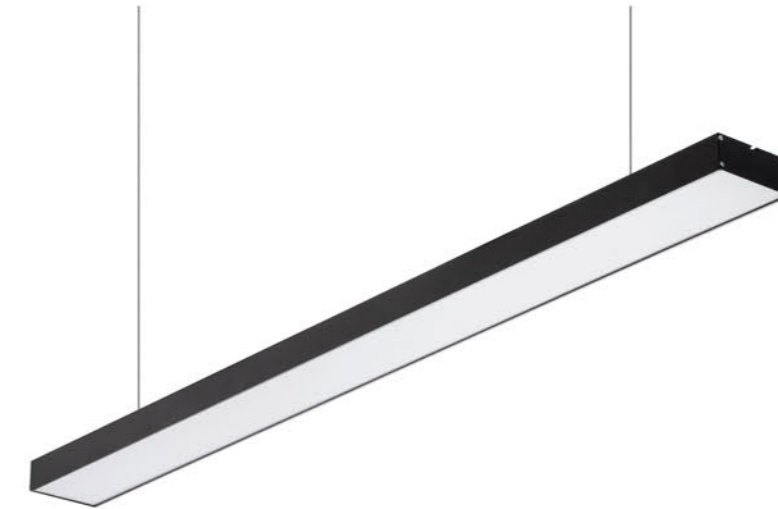

Application:
hotels, office, conference room, museums, restaurants, etc.

Option:
Black/White/Silver

ITEM NO	Lumen output (Lm)	WATTAGE (w)	Voltage (V)	Angle (°)	CCT (K)	SIZE(MM) AXBXH
APD120024	2160lm	24W	220-240V	100°	3000K-6000K	1200X35X70mm
APD120036	2880lm	36W	220-240V	100°	3000K-6000K	1200X50X70mm
APD120036-1	UP 840LM/DOWN 2800LM/ UP+DOWN 1820LM	UP12W/DOWN 40W/ UP+DOWN 26W	220-240V	100°	3000K-6000K	1200X50X70mm
APD120036-2	2520lm	36W	220-240V	100°	3000K-4000K-6000K	1200X50X70mm
APD120048	3840lm	48W	220-240V	100°	3000K-6000K	1200X80X70mm

APF120036 APF120048 APF120060