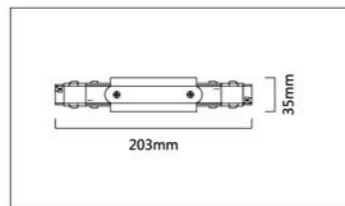

ITEM STRAIGHT CONNECT
BODY COLOR White/Black