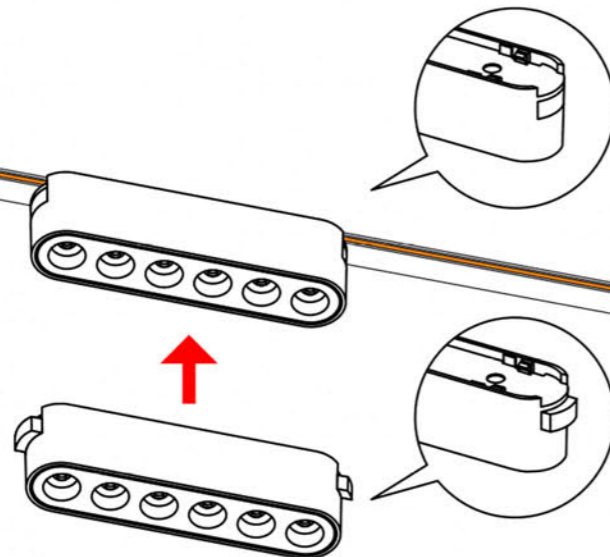

24V

The installation status is complete

After the lamp is stuck into the track bar, the buttons on both sides are concave to make the physical buckle treatment fixed state, so that the lamp is tightly fastened on the track bar.

Uninstalled state

The buttons on both sides of the lamp are prominent, and the buckle on the back of the lamp is relaxed.

The lamp has two usage modes

24V

Mode 1

Mode 2

Smart control dimming and color adjustment: 2.4G / TUYA / ZigBee / MiJia
Note: need to match with the corresponding dimming color system integrated power supply, integrated power supply.

2.4 GHz 2.4G SYSTEM tuya ZigBee mija

The lamp has two usage modes

Mode 1:
switchable for 3 CCT: White Light / Natural Light / Yellow Light

Mode	CCT
Mode 1 (Left button)	Yellow Light
Mode 2 (Right button)	Natural Light
	White Light

Mode 2:
Smart control dimming and color adjustment: 2.4G / TUYA / ZigBee / MiJia

Mode	System with selectable power supply
Mode 1 (Left button)	2.4 GHz 2.4G SYSTEM tuya ZigBee mija
Mode 2 (Right button)