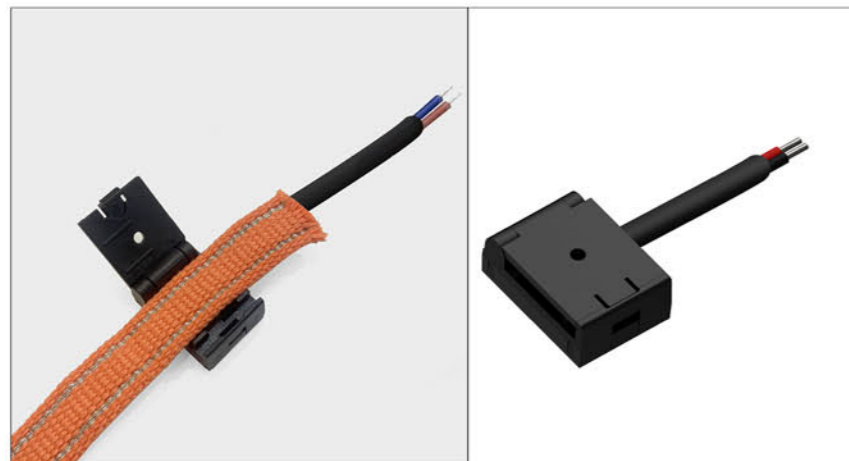

Watt: 200W(Max)
Voltage: DC 24V
Material: Hessian+ Copper

ACCESSORIES USING ROPE TRACK

ITEM NO: LI-PDYT
Name: Large fixed nodes

Feature

1. Track conductive conversion function
2. Braided track steering installation
3. Suitable for ceiling, wall and ground installation

ITEM NO: LI-PDSR
Name: Braid track input module

Feature

Braided track power supply module

ITEM NO: LI-PDDK
Name: Linker

Feature

The luminaire is connected to a braided track

ACCESSORIES USING ROPE TRACK

ITEM NO: LI-PDGK
Name: Small fixed nodes