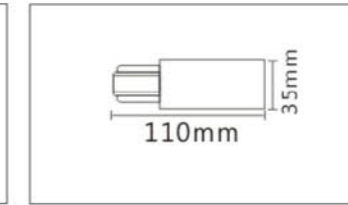

ITEM T CONNECT
BODY COLOR White/Black

ITEM L CONNECT
BODY COLOR White/Black

ITEM STRAIGHT CONNECT
BODY COLOR White/Black

ITEM SOFT CONNECT
BODY COLOR White/Black

JLL Q086 2 WIRE TRACK RAIL

ITEM POWER CAP
BODY COLOR White/Black