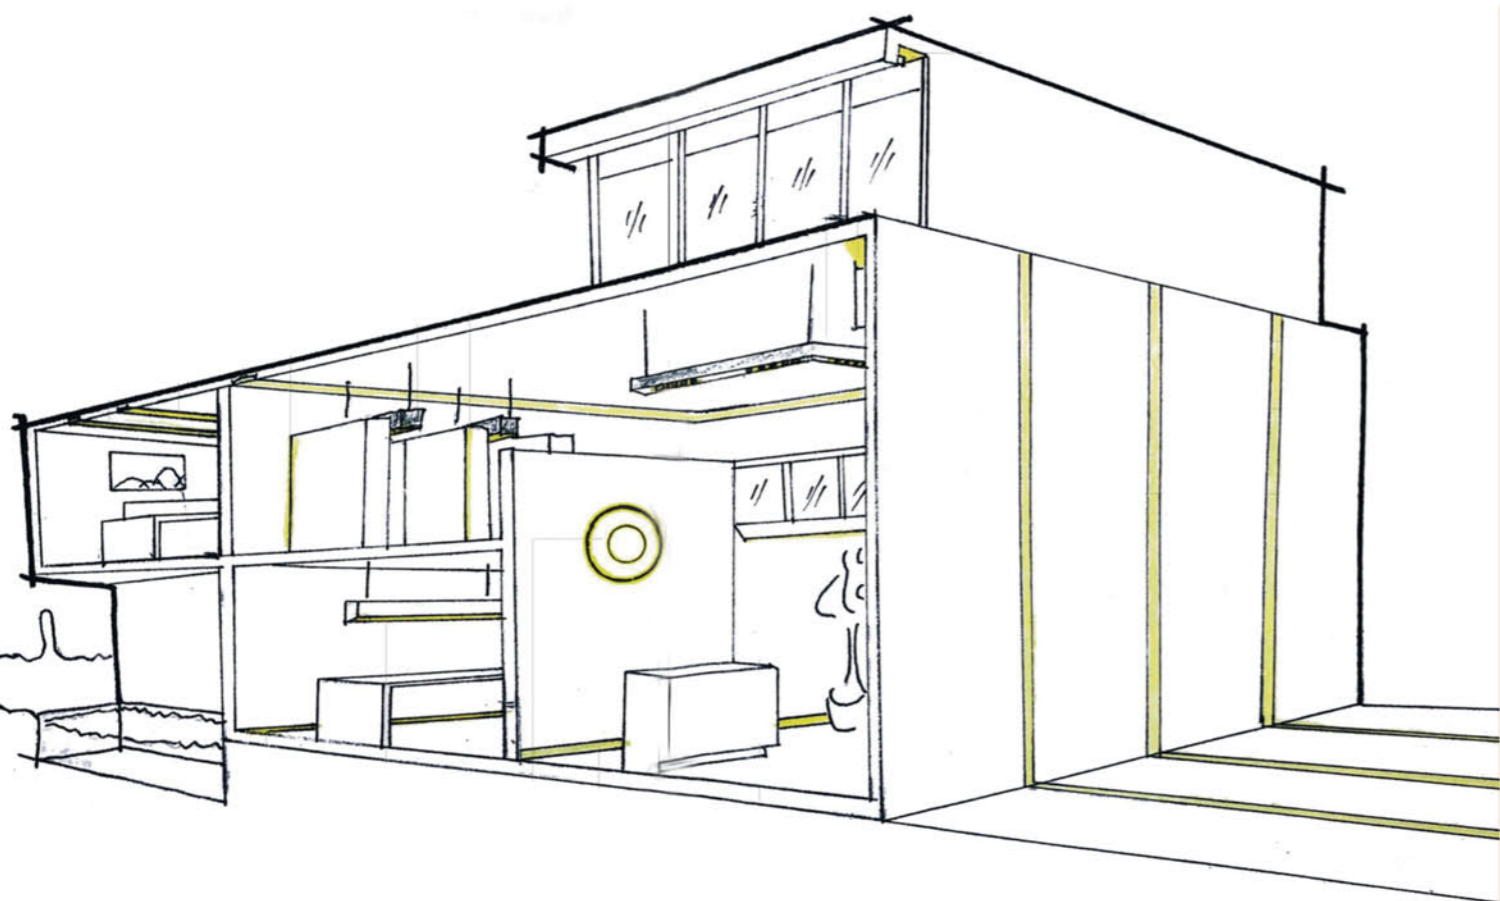

ACCESSORY SERIES

JLL216 2 WIRE TRACK RAIL

ITEM	TRACK RAIL
BODY COLOR	White/Black

ITEM	T CONNECT
BODY COLOR	White/Black

ITEM	STRAIGHT CONNECT
BODY COLOR	White/Black

ITEM	L CONNECT
BODY COLOR	White/Black

ITEM	POWER CAP
BODY COLOR	White/Black

ITEM	END CAP
BODY COLOR	White/Black

ITEM	DOUBLE HEAD WIRE
BODY COLOR	White/Black

ITEM	ONE HEAD WIRE
BODY COLOR	White/Black