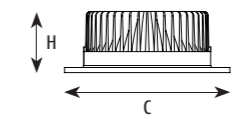

Application:
hotels, office, conference room, museums, restaurants, etc.

Option:
Body: grey Reflector : Black/White/UV Black Chrome/UV Chrome/Matt Chrome/UV Rose Gold **Cob Option**

ITEM NO	Lumen output (Lm)	Led Power (w)	Voltage (V)	Angle (°)	CRI	CCT (K)	SIZE(MM) CXH	CUT WHOLE (Φ MM)
ASDE075010	800lm	10W	220-240V	60°	>90	3000K-6000K	Φ 90X56mm	Φ 75
ASDE080012	960lm	12W	220-240V	60°	>90	3000K-6000K	Φ 95X60mm	Φ 80
ASDE095015	1200lm	15W	220-240V	60°	>90	3000K-6000K	Φ 105X64mm	Φ 95
ASDE120018	1440lm	18W	220-240V	60°	>90	3000K-6000K	Φ 130X72mm	Φ 120
ASDE145030	2400lm	30W	220-240V	60°	>90	3000K-6000K	Φ 160X82mm	Φ 145
ASDE180040	3200lm	40W	220-240V	60°	>90	3000K-6000K	Φ 180X90mm	Φ 160
ASDE200050	4000lm	50W	220-240V	60°	>90	3000K-6000K	Φ 230X100mm	Φ 200