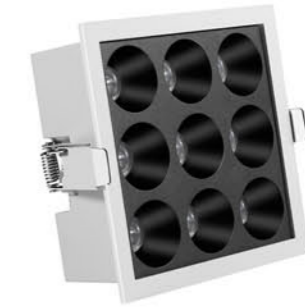

AOB138010

AOB097018

Application:
hotels, office, conference room, museums, restaurants, etc.

Option:
Black/White

ITEM NO	Lumen output (Lm)	WATTAGE (w)	Voltage (V)	Angle (°)	CRI	CCT (K)	SIZE(MM) AXBXH	CUT WHOLE (MM)
AOB138010	500lm	2Wx5	220-240V	15°/24°/36°	97	3000K-6000K	146X45X43mm	138X35mm

ITEM NO	Lumen output (Lm)	WATTAGE (w)	Voltage (V)	Angle (°)	CRI	CCT (K)	SIZE(MM) AXBXH	CUT WHOLE (MM)
AOB097018	900lm	2Wx9	220-240V	15°/24°/36°	97	3000K-6000K	106X106X43mm	97X97mm