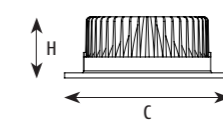

ASDF075010 ASDF095018 ASDF110020 ASDF160030 ASDF200040

Application:
hotels, office, conference room, museums, restaurants, etc.

Option:
White

ITEM NO	Lumen output (Lm)	Led Power (w)	Voltage (V)	Angle (°)	CCT (K)	SIZE(MM) CXH	CUT WHOLE (Φ MM)
ASDF075010	550lm	10W	220-240V	24°/45°	3000K-6000K	Φ 85X34mm	Φ 75
ASDF095018	990lm	18W	220-240V	24°/45°	3000K-6000K	Φ 105X34mm	Φ 95
ASDF110020	1100lm	20W	220-240V	24°/45°	3000K-6000K	Φ 120X34mm	Φ 110
ASDF160030	1650lm	30W	220-240V	24°/45°	3000K-6000K	Φ 170X34mm	Φ 160
ASDF200040	2200lm	40W	220-240V	24°/45°	3000K-6000K	Φ 220X34mm	Φ 200

ASDG075010 ASDG095015 ASDG120025

Application:
hotels, office, conference room, museums, restaurants, etc.

Option:
Body: White Reflector: Silver/UV Black

ITEM NO	Lumen output (Lm)	Led Power (w)	Voltage (V)	Angle (°)	CRI	CCT (K)	SIZE(MM) CXH	CUT WHOLE (Φ MM)
ASDG075010	800lm	10W	220-240V	20°/40°	>90	3000K-6000K	Φ 85X55mm	Φ 75
ASDG095015	1200lm	15W	220-240V	20°/40°	>90	3000K-6000K	Φ 105X63mm	Φ 95
ASDG120025	2000lm	25W	220-240V	20°/40°	>90	3000K-6000K	Φ 130X77mm	Φ 120