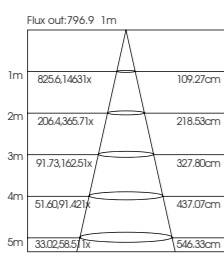

ITEM NO	Lumen output (Lm)	Led Power (w)	Voltage (V)	Angle (°)	CRI	CCT (K)	SIZE(MM) CXH	CUT WHOLE (ΦMM)
ADB120018	1450lm	18W	220-240V	60°	>90	3000K-6000K	Φ140X62mm	Φ120
ADB150025	2000lm	25W	220-240V	60°	>90	3000K-6000K	Φ180X68mm	Φ150
ADB160030	2550lm	30W	220-240V	60°	>90	3000K-6000K	Φ195X78mm	Φ160
ADB210040	3750lm	40W	220-240V	60°	>90	3000K-6000K	Φ240X108mm	Φ210