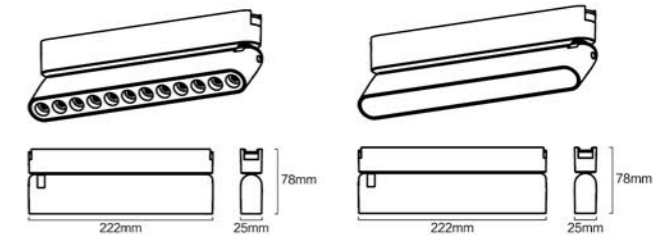

Folding light 12 in 1   Floodlight Folding light

Application:
hotels, office, conference room, museums, restaurants, etc.

Option:
Black/White

ITEM NO	Material	WATTAGE (w)	Voltage (V)	Angle (°)	CRI	Flicker Free	Optic	SIZE(MM) AXBXH
LI-ZD12	Aluminum+PC	12W	DC 24V	24°	>90	<3%	Lens	222X25X78mm

ITEM NO	Material	WATTAGE (w)	Voltage (V)	Angle (°)	CRI	Flicker Free	Optic	SIZE(MM) AXBXH
LI-ZD12F	Aluminum+PC	12W	DC 24V	110°	>90	<3%	PC Diffusion	222X25X78mm