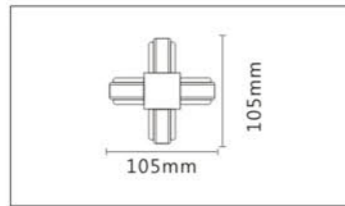

ITEM	END CAP
BODY COLOR	White/Black

ITEM	DOUBLE HEAD WIRE
BODY COLOR	White/Black

ITEM	ONE HEAD WIRE
BODY COLOR	White/Black

JLL Q086 2 WIRE TRACK RAIL

ITEM TRACK RAIL
BODY COLOR White/Black

ITEM CROSS CONNECT
BODY COLOR White/Black