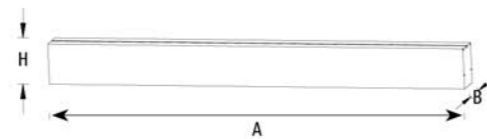

APD120024 APD120036 APD120036-1 APD120048

Option Function

- 1 Hand wave change CCT
- 2 Hand wave up and down light on/off

Application:
hotels, office, conference room, museums, restaurants, etc.

Option:
Black/White/Silver