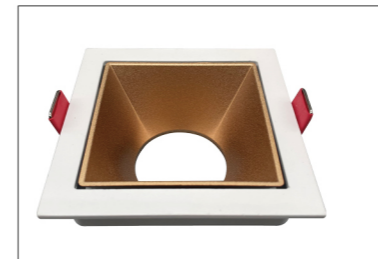

ITEM	LUM-499A16	MATERIAL	ALUMINUM ALLOY+PC
SIZE	85X85X37mm	SOCKET	SOCKET G5.3/GU10
CUT-OUT	75X75mm	BODY COLOR	Sandy white & sandy rose gold