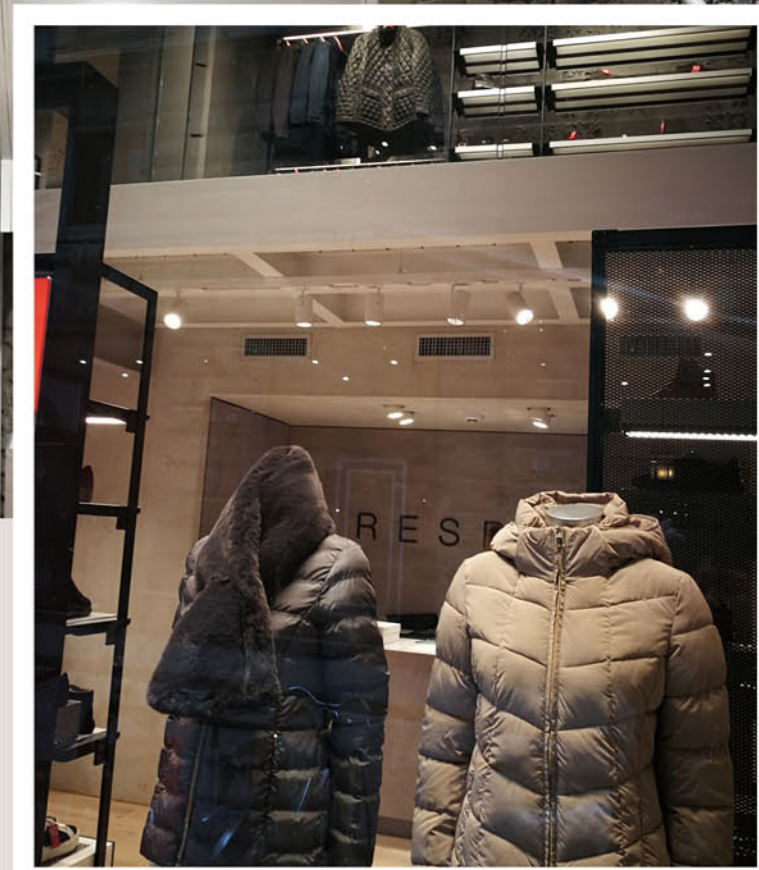

PARTNERS

CONTENT

CERTIFICATIONS

TRACK LIGHT SERIES

ATB050015 ATB060020 ATB080030

- IP20
- High efficiency Luminous
- CE
- RoHS
- 3CCT OPTION

Application:
hotels, office, conference room, museums, restaurants, etc.