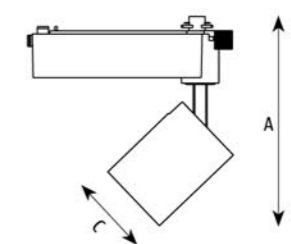

- IP20
- High efficiency Luminous
- CE
- RoHS
- 3CCT OPTION

Application:
hotels, office, conference room, museums, restaurants, etc.

Option:
BLACK/WHITE BODY , BLACK/WHITE FRONT RING.