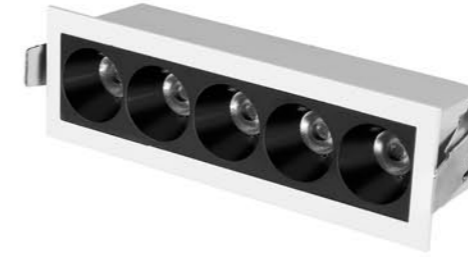

AOB138010

AOB097018

Application:
hotels, office, conference room, museums, restaurants, etc.

Option:
Black/White

ITEM NO	Lumen output (Lm)	WATTAGE (w)	Voltage (V)	Angle (°)	CRI	CCT (K)	SIZE(MM) AXBXH	CUT WHOLE (MM)
AOB138010	500lm	2Wx5	220-240V	15°/24°/36°	97	3000K-6000K	146X45X43mm	138X35mm

ITEM NO	Lumen output (Lm)	WATTAGE (w)	Voltage (V)	Angle (°)	CRI	CCT (K)	SIZE(MM) AXBXH	CUT WHOLE (MM)
AOB097018	900lm	2Wx9	220-240V	15°/24°/36°	97	3000K-6000K	106X106X43mm	97X97mm