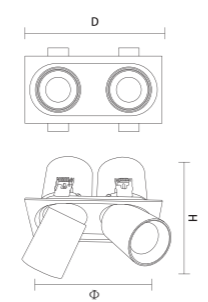

ITEM NO	Lumen output (Lm)	Led Power (w)	Voltage (V)	Angle (°)	CRI	CCT (K)	SIZE(MM) LXWXH	CUT WHOLE (MM)
ADRS155024	1560lm	2X12W	220-240V	15°/24°/36°	>90	3000K-6000K	170X90X92mm	155X75
ADRS190036	2340lm	2X18W	220-240V	15°/24°/36°	>90	3000K-6000K	210X115X120mm	190X95
ADRS230050	3250lm	2X25W	220-240V	15°/24°/36°	>90	3000K-6000K	250X140X140mm	230X125
ADRS280060	3900lm	2X30W	220-240V	15°/24°/36°	>90	3000K-6000K	303X140X150mm	280X145

ASA076015   ASA096020   ASA116030   ASA142040   ASA171050   ASA206060