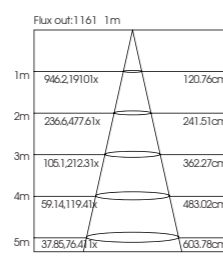

Option:
White

ITEM NO	Lumen output (Lm)	Led Power (w)	Voltage (V)	Angle (°)	CCT (K)	SIZE(MM) CXH	CUT WHOLE (Φ MM)
ASDA085005	295lm	5W	220-240V	110°	3000K-6000K	Φ 98X50mm	Φ 85
ASDA100007	515lm	7W	220-240V	110°	3000K-6000K	Φ 120X55mm	Φ 100
ASDA125010	650lm	10W	220-240V	110°	3000K-6000K	Φ 145X60mm	Φ 125
ASDA160015	1250lm	15W	220-240V	110°	3000K-6000K	Φ 180X68mm	Φ 160
ASDA205020	1800lm	20W	220-240V	110°	3000K-6000K	Φ 220X90mm	Φ 205

ASDAA075006 ASDAA095009 ASDAA120015 ASDAA160020 ASDAA200030

Application:
hotels, office, conference room, museums, restaurants, etc.

Option:
White

ITEM NO	Lumen output (Lm)	Led Power (w)	Voltage (V)	Angle (°)	CCT (K)	SIZE(MM) CXH	CUT WHOLE (Φ MM)
ASDAA075006	510lm	6W	220-240V	120°	3000K-6000K	Φ 98x30mm	Φ 75
ASDAA095009	765lm	9W	220-240V	120°	3000K-6000K	Φ 118x30mm	Φ 95
ASDAA120015	1275lm	15W	220-240V	120°	3000K-6000K	Φ 145x30mm	Φ 120
ASDAA160020	1700lm	20W	220-240V	120°	3000K-6000K	Φ 178x30mm	Φ 160
ASDAA200030	2550lm	30W	220-240V	120°	3000K-6000K	Φ 220x30mm	Φ 200

ITEM NO	Lumen output (Lm)	Led Power (w)	Voltage (V)	Angle (°)	CRI	CCT (K)	SIZE(MM) CXH	CUT WHOLE (ΦMM)
ADB120018	1450lm	18W	220-240V	60°	>90	3000K-6000K	Φ140X62mm	Φ120
ADB150025	2000lm	25W	220-240V	60°	>90	3000K-6000K	Φ180X68mm	Φ150
ADB160030	2550lm	30W	220-240V	60°	>90	3000K-6000K	Φ195X78mm	Φ160
ADB210040	3750lm	40W	220-240V	60°	>90	3000K-6000K	Φ240X108mm	Φ210