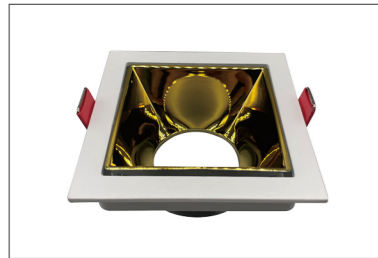

FITTING FOR LAMP

ITEM	LUM-499A16	MATERIAL	ALUMINUM ALLOY+PC
SIZE	85X85X37mm	SOCKET	SOCKET G5.3/GU10
CUT-OUT	75X75mm	BODY COLOR	Sandy white & uv gold