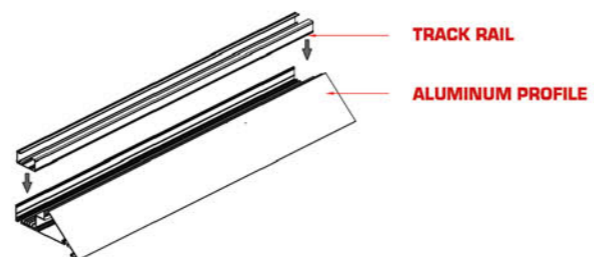

ATF054010 ATF068020 ATF085030

Application:
hotels, office, conference room, museums, restaurants, etc.

Option:
Black/White

ITEM NO	Lumen output (Lm)	WATTAGE (w)	Voltage (V)	Angle (°)	CRI	CCT (K)	SIZE(MM) CXA
ATF054010	800lm	10W	220-240V	15°/24°/36°	>90	3000K-6000K	Φ54X110mm
ATF068020	1600lm	20W	220-240V	15°/24°/36°	>90	3000K-6000K	Φ68X130mm
ATF085030	2400lm	30W	220-240V	15°/24°/36°	>90	3000K-6000K	Φ85X140mm