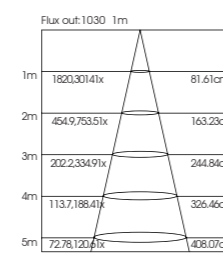

ASDAA075006 ASDAA095009 ASDAA120015 ASDAA160020 ASDAA200030

Application:
hotels, office, conference room, museums, restaurants, etc.

Option:
White

ITEM NO	Lumen output (Lm)	Led Power (w)	Voltage (V)	Angle (°)	CCT (K)	SIZE(MM) CXH	CUT WHOLE (Φ MM)
ASDAA075006	510lm	6W	220-240V	120°	3000K-6000K	Φ 98x30mm	Φ 75
ASDAA095009	765lm	9W	220-240V	120°	3000K-6000K	Φ 118x30mm	Φ 95
ASDAA120015	1275lm	15W	220-240V	120°	3000K-6000K	Φ 145x30mm	Φ 120
ASDAA160020	1700lm	20W	220-240V	120°	3000K-6000K	Φ 178x30mm	Φ 160
ASDAA200030	2550lm	30W	220-240V	120°	3000K-6000K	Φ 220x30mm	Φ 200

ITEM NO	Lumen output (Lm)	Led Power (w)	Voltage (V)	Angle (°)	CRI	CCT (K)	SIZE(MM) CXH	CUT WHOLE (ΦMM)
ADB120018	1450lm	18W	220-240V	60°	>90	3000K-6000K	Φ140X62mm	Φ120
ADB150025	2000lm	25W	220-240V	60°	>90	3000K-6000K	Φ180X68mm	Φ150
ADB160030	2550lm	30W	220-240V	60°	>90	3000K-6000K	Φ195X78mm	Φ160
ADB210040	3750lm	40W	220-240V	60°	>90	3000K-6000K	Φ240X108mm	Φ210