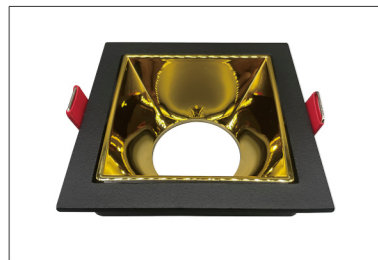

ITEM	LUM-499A16	MATERIAL	ALUMINUM ALLOY+PC
SIZE	85X85X37mm	SOCKET	SOCKET G5.3/GU10
CUT-OUT	75X75mm	BODY COLOR	Sandy black & uv gold