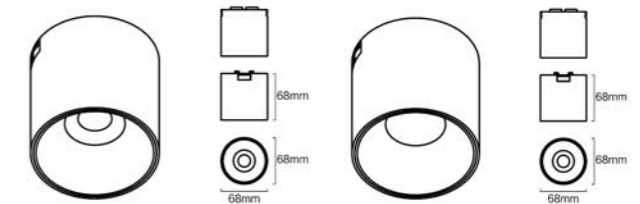

ITEM NO	Material	WATTAGE (w)	Voltage (V)	Angle (°)	CRI	Flicker Free	Optic	SIZE(MM) CXH
LI-TD68	Aluminum+PC	6W	DC 24V	24°	>90	<3%	Lens	Φ68X68mm

ITEM NO	Material	WATTAGE (w)	Voltage (V)	Angle (°)	CRI	Flicker Free	Optic	SIZE(MM) AXBXH
LI-TDF68	Aluminum+PC	6W	DC 24V	60°	>90	<3%	PC Diffusion	Φ68X68mm