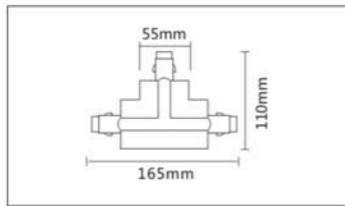

ITEM CROSS CONNECT
BODY COLOR White/Black