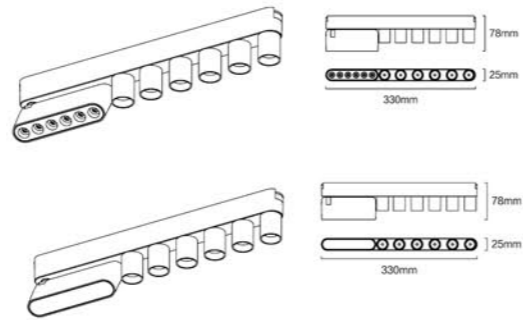

ITEM NO	Material	WATTAGE (w)	Voltage (V)	Angle (°)	CRI	Flicker Free	Optic	SIZE(MM) AXBXH
LI-ZD6T-6TM	Aluminum+PC	6W+6W	DC 24V	24°	>90	<3%	Lens	330X25X78mm

ITEM NO	Material	WATTAGE (w)	Voltage (V)	Angle (°)	CRI	Flicker Free	Optic	SIZE(MM) AXBXH
LI-ZD6F-6TM	Aluminum+PC	6W+6W	DC 24V	110°+24°	>90	<3%	PC diffusion+Lens	330X25X78mm