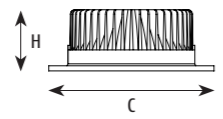

ASDF075010 ASDF095018 ASDF110020 ASDF160030 ASDF200040

Application:
hotels, office, conference room, museums, restaurants, etc.

Option:
White

ITEM NO	Lumen output (Lm)	Led Power (w)	Voltage (V)	Angle (°)	CCT (K)	SIZE(MM) CXH	CUT WHOLE (Φ MM)
ASDF075010	550lm	10W	220-240V	24°/45°	3000K-6000K	Φ 85X34mm	Φ 75
ASDF095018	990lm	18W	220-240V	24°/45°	3000K-6000K	Φ 105X34mm	Φ 95
ASDF110020	1100lm	20W	220-240V	24°/45°	3000K-6000K	Φ 120X34mm	Φ 110
ASDF160030	1650lm	30W	220-240V	24°/45°	3000K-6000K	Φ 170X34mm	Φ 160
ASDF200040	2200lm	40W	220-240V	24°/45°	3000K-6000K	Φ 220X34mm	Φ 200

ASDG075010 ASDG095015 ASDG120025

Application:
hotels, office, conference room, museums, restaurants, etc.

Option:
Body: White Reflector: Silver/UV Black

ITEM NO	Lumen output (Lm)	Led Power (w)	Voltage (V)	Angle (°)	CRI	CCT (K)	SIZE(MM) CXH	CUT WHOLE (Φ MM)
ASDG075010	800lm	10W	220-240V	20°/40°	>90	3000K-6000K	Φ 85X55mm	Φ 75
ASDG095015	1200lm	15W	220-240V	20°/40°	>90	3000K-6000K	Φ 105X63mm	Φ 95
ASDG120025	2000lm	25W	220-240V	20°/40°	>90	3000K-6000K	Φ 130X77mm	Φ 120