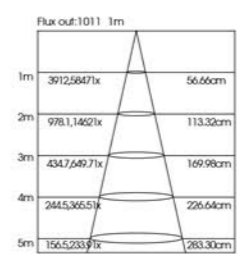

ITEM NO	Lumen output (Lm)	WATTAGE (w)	Voltage (V)	Angle (°)	CRI	CCT (K)	SIZE(MM) CXA
ATC050010	800lm	10W	220-240V	12°/24°/36°	>90	3000K-6000K	Φ 50X120mm
ATC070025	2000lm	25W	220-240V	12°/24°/36°	>90	3000K-6000K	Φ 70X155mm
ATC082030	2400lm	30W	220-240V	12°/24°/36°	>90	3000K-6000K	Φ 82X155mm