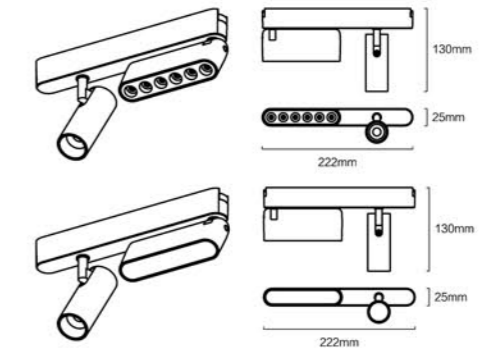

ITEM NO	Material	WATTAGE (w)	Voltage (V)	Angle (°)	CRI	Flicker Free	Optic	SIZE(MM) AXBXH
LI-ZD6T-L33	Aluminum+PC	6Wx2	DC 24V	24°	>90	<3%	Lens	222X25X130mm

ITEM NO	Material	WATTAGE (w)	Voltage (V)	Angle (°)	CRI	Flicker Free	Optic	SIZE(MM) AXBXH
LI-ZD6F-L33	Aluminum+PC	6Wx2	DC 24V	110°+24°	>90	<3%	PC diffusion+Lens	222X25X130mm