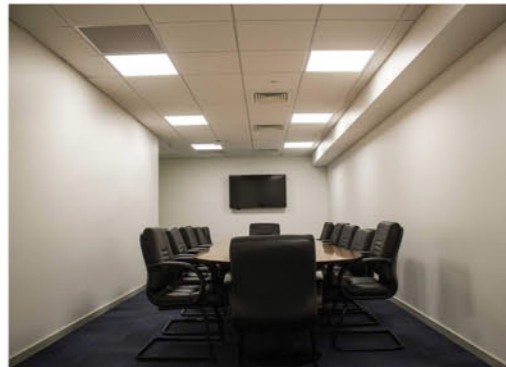

PROJECT CASE