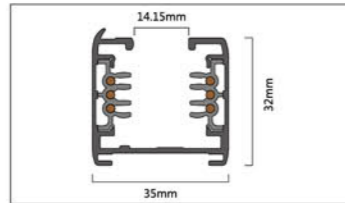

JLL6216 6 WIRE TRACK RAIL

ITEM ALUMINUM TRACK
BODY COLOR White/Black