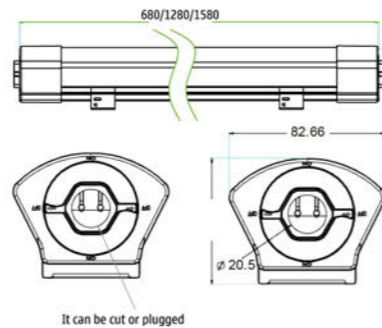

It can be cut or plugged

ITEM NO	Lumen output (Lm)	WATTAGE (w)	Voltage (V)	Angle (°)	CCT (K)	SIZE(MM) AXBXH
TRI600018	1800lm	18W	220-240V	120°	3000K-6000K	680X80X58mm
TRI120036	3600lm	36W	220-240V	120°	3000K-6000K	1280X80X58mm
TRI150048	4800lm	48W	220-240V	120°	3000K-6000K	1580X80X58mm

5.8GHz Microwave-Sensor

•0-10V Dimming with 5.8GHz microwave motion sensor

Sensor Model:

Normal brightness 100%, sensor brightness 50%, Hold 5 minutes automatically turn off the light

Electrical Data

Input AC220-240V 50/60Hz
Microwave 5.8GHz±75MHz
Detection Angle Max.6m(ceiling mounting)
Mounting Height Max.14x6m(φX H)

Emergency Edition

Sensor Model:

9W 60MINUTES (FOR ALL MODELS)
9W 90MINUTES (FOR ALL MODELS)

TRI600018-1   TRI120036-1   TRI150048-1