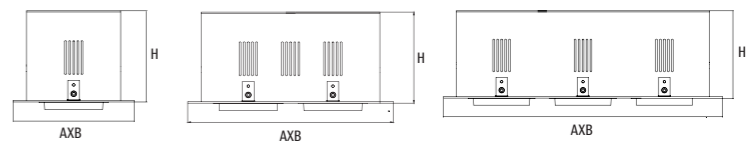

IP20 High efficiency luminous CE RoHS 3CCT OPTION