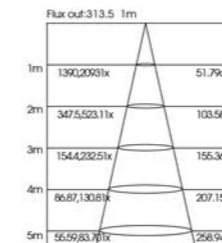

ATD050010

ATD070020

ATD082030

Application:
hotels, office, conference room, museums, restaurants, etc.

Option:
BLACK/WHITE BODY , BLACK/WHITE FRONT RING.

ITEM NO	Lumen output (Lm)	WATTAGE (w)	Voltage (V)	Angle (°)	CRI	CCT (K)	SIZE(MM) CxA
ATD050010	800lm	10W	220-240V	12°/24°/36°	>90	3000K-6000K	Φ50X120mm
ATD070020	1600lm	20W	220-240V	12°/24°/36°	>90	3000K-6000K	Φ70X155mm
ATD082030	2400lm	30W	220-240V	12°/24°/36°	>90	3000K-6000K	Φ82X155mm