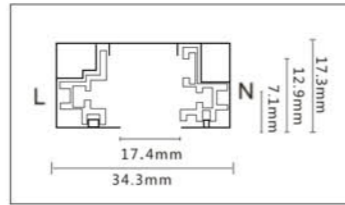

JLL 3219 3 WIRE TRACK RAIL

ITEM TRACK RAIL
BODY COLOR White/Black