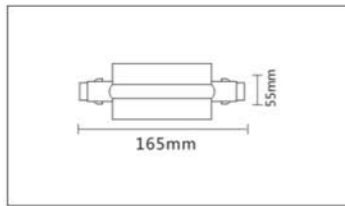

ITEM STRAIGHT CONNECT
BODY COLOR White/Black