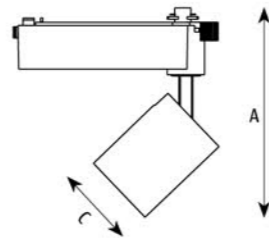

TRACK LIGHT SERIES

ATK086020   ATK086030   ATK105040

Application:
hotels, office, conference room, museums, restaurants, etc.

Option:
Black/White

ITEM NO	Lumen output (Lm)	WATTAGE (w)	Voltage (V)	Angle (°)	CRI	CCT (K)	SIZE(MM) CXA
ATK086020	800lm	10W	220-240V	15°-60°	>90	3000K-6000K	Φ48X105mm
ATK086030	1600lm	20W	220-240V	15°-60°	>90	3000K-6000K	Φ58X152mm
ATK105040	2400lm	30W	220-240V	15°-60°	>90	3000K-6000K	Φ68X157mm

Pull the track light,decreases the beam angle, push the track light increases the beam angle, you can change the beam angle from 15-60degree.