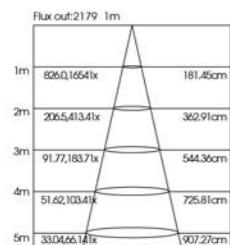

ITEM NO	Lumen output (Lm)	WATTAGE (w)	Voltage (V)	Angle (°)	CCT (K)	SIZE(MM) AXB
APA600040	3200lm	40W	220-240V	120°	3000K-6000K	600X600mm 605X605mm 625X625mm
APA600040-1	4000lm	40W	220-240V	120°	3000K-6000K	600X600mm 605X605mm 625X625mm
APA600040-2 COLOR CHANGE	4000lm	40W	220-240V	120°	3000K 4000K 5000K	600X600mm 605X605mm 625X625mm
APA300024	1920lm	24W	220-240V	120°	3000K-6000K	300X600mm
APA300048	3840lm	48W	220-240V	120°	3000K-6000K	300X1200mm
APA600072	5760lm	72W	220-240V	120°	3000K-6000K	300X1200mm