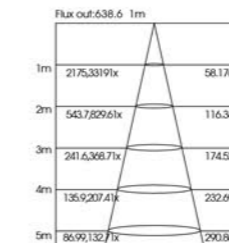

ATD050010

ATD070020

ATD082030

Application:
hotels, office, conference room, museums, restaurants, etc.

Option:
BLACK/WHITE BODY , BLACK/WHITE FRONT RING.

ITEM NO	Lumen output (Lm)	WATTAGE (w)	Voltage (V)	Angle (°)	CRI	CCT (K)	SIZE(MM) CxA
ATD050010	800lm	10W	220-240V	12°/24°/36°	>90	3000K-6000K	Φ50X120mm
ATD070020	1600lm	20W	220-240V	12°/24°/36°	>90	3000K-6000K	Φ70X155mm
ATD082030	2400lm	30W	220-240V	12°/24°/36°	>90	3000K-6000K	Φ82X155mm