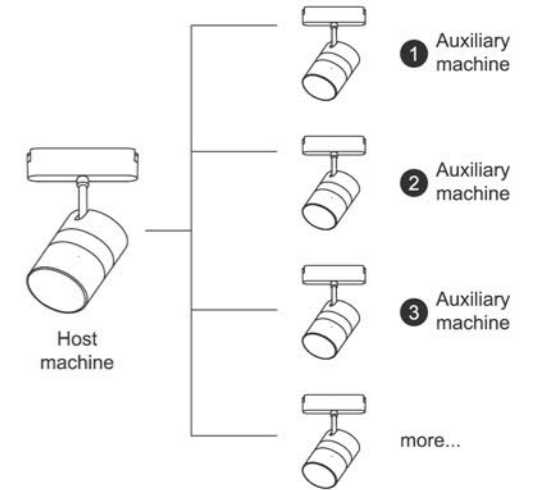

ITEM NO	Material	WATTAGE (w)	Voltage (V)	Angle (°)	SIZE(MM) CXH
LI-AUDIO	Aluminum+PC	10W	DC 24V	360°	Φ70X104mm