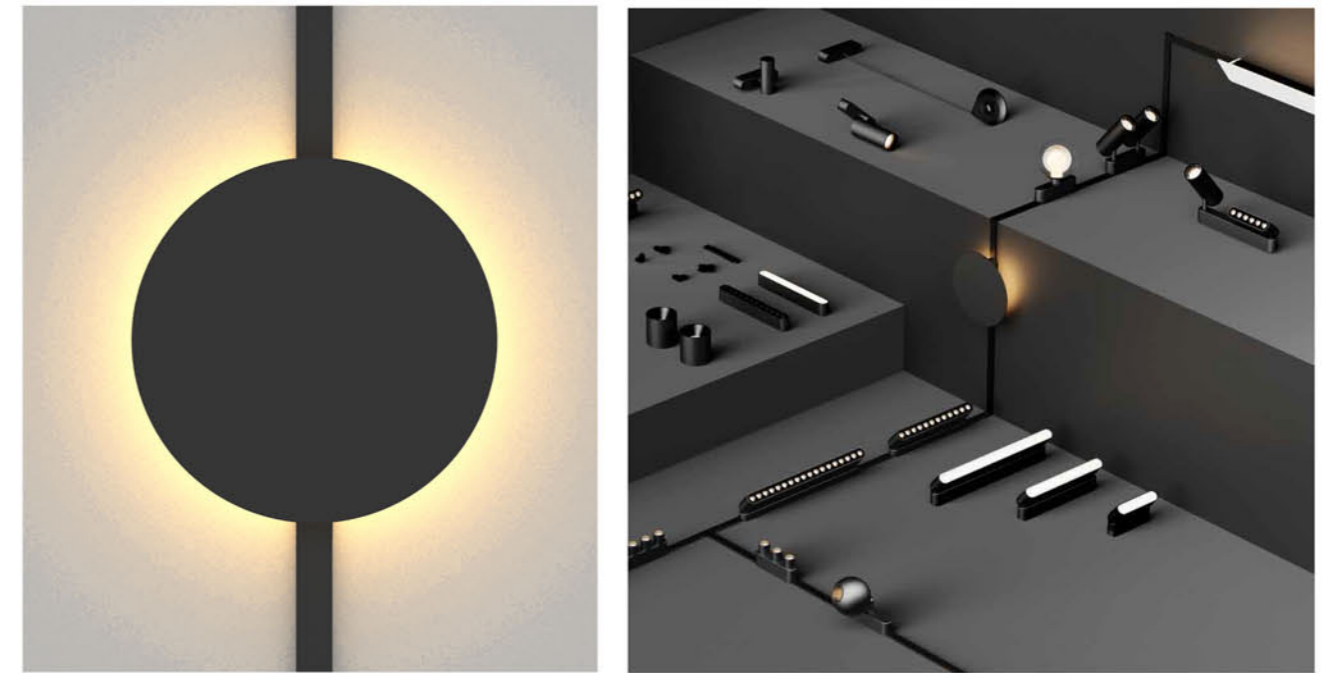

Solar eclipse Wall lamp

Application:
hotels, office, conference room, museums, restaurants, etc.

Option:
Black/White