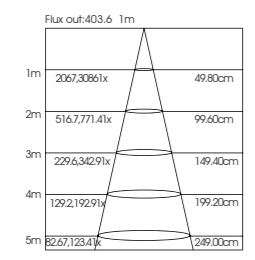

ARD118015 ARD248030

TRIMLESS !!

Application:
hotels, office, conference room, museums, restaurants, etc.

Option:
Black/White

ITEM NO	Lumen output (Lm)	Wattage (W)	Voltage (V)	Angle (°)	CRI	CCT (K)	SIZE(MM) AXBXH	Cut Whole (MM)
ARD118015	1200lm	15W	220-240V	24°/30°	>90	3000-6000	115X115X120mm	118X118mm
ARD248030	2400lm	2X15W	220-240V	24°/30°	>90	3000-6000	245X115X120mm	248X118mm