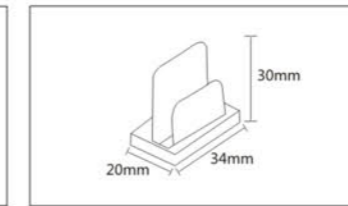

ITEM T CONNECT
BODY COLOR White/Black

ITEM L CONNECT
BODY COLOR White/Black

ITEM STRAIGHT CONNECT
BODY COLOR White/Black

ITEM SOFT CONNECT
BODY COLOR White/Black

JLL Q086 2 WIRE TRACK RAIL

ITEM POWER CAP
BODY COLOR White/Black