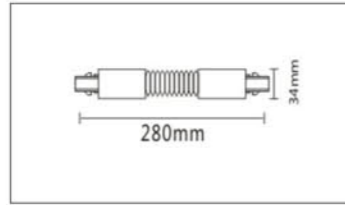

ITEM SOFT CONNECT
BODY COLOR White/Black