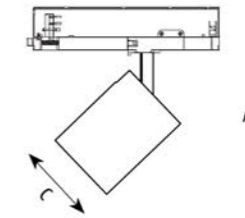

ATL050010

ATL060020

ATL080030

Application:
hotels, office, conference room, museums, restaurants, etc.

Option:
Black/White

ITEM NO	Lumen output (Lm)	WATTAGE (w)	Voltage (V)	Angle (°)	CRI	CCT (K)	SIZE(MM) CxA
ATL050010	1200lm	15W	220-240V	10°/12°/15°/24°/36°/50°	>90	3000K-6000K	Φ50X120mm
ATL060020	1600lm	20W	220-240V	10°/12°/15°/24°/36°/50°	>90	3000K-6000K	Φ60X135mm
ATL080030	2400lm	30W	220-240V	10°/12°/15°/24°/36°/50°	>90	3000K-6000K	Φ80X150mm
ATL080030	3200lm	40W	220-240V	10°/12°/15°/24°/36°/50°	>90	3000K-6000K	Φ80X150mm

ATD050010

ATD070020

ATD082030

Application:
hotels, office, conference room, museums, restaurants, etc.

Option:
BLACK/WHITE BODY , BLACK/WHITE FRONT RING.

ITEM NO	Lumen output (Lm)	WATTAGE (w)	Voltage (V)	Angle (°)	CRI	CCT (K)	SIZE(MM) CxA
ATD050010	800lm	10W	220-240V	12°/24°/36°	>90	3000K-6000K	Φ50X120mm
ATD070020	1600lm	20W	220-240V	12°/24°/36°	>90	3000K-6000K	Φ70X155mm
ATD082030	2400lm	30W	220-240V	12°/24°/36°	>90	3000K-6000K	Φ82X155mm