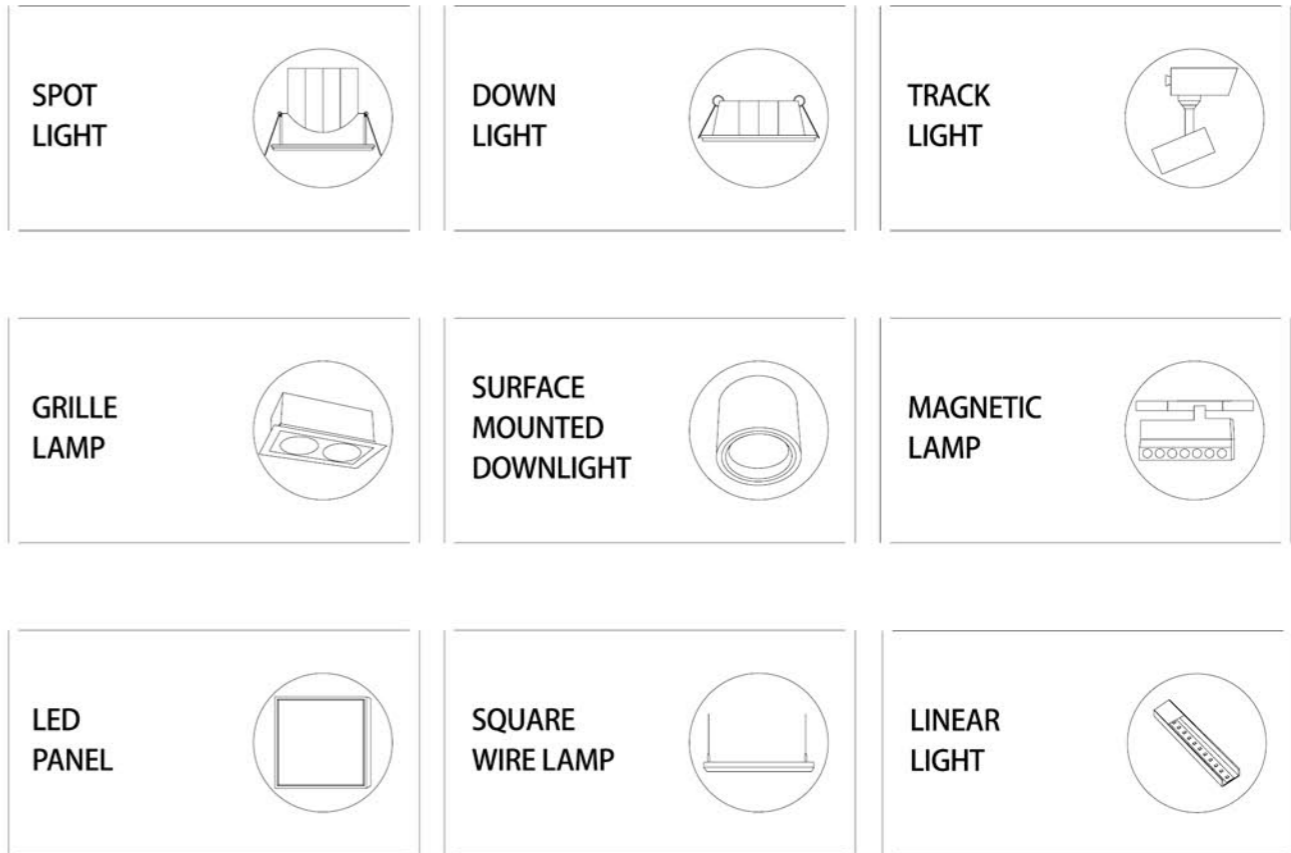

PARTNERS

CONTENT

CERTIFICATIONS