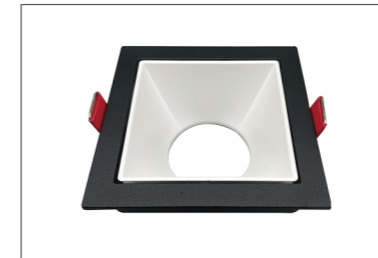

ITEM	LUM-499A16	MATERIAL	ALUMINUM ALLOY+PC
SIZE	85X85X37mm	SOCKET	SOCKET G5.3/GU10
CUT-OUT	75X75mm	BODY COLOR	Sandy black & matt white