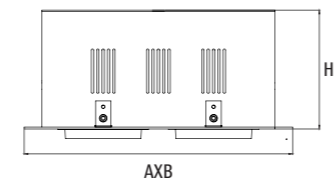

ARD118015 ARD248030

TRIMLESS !!

Application:
hotels, office, conference room, museums, restaurants, etc.

Option:
Black/White

ITEM NO	Lumen output (Lm)	Wattage (W)	Voltage (V)	Angle (°)	CRI	CCT (K)	SIZE(MM) AXBXH	Cut Whole (MM)
ARD118015	1200lm	15W	220-240V	24°/30°	>90	3000-6000	115X115X120mm	118X118mm
ARD248030	2400lm	2X15W	220-240V	24°/30°	>90	3000-6000	245X115X120mm	248X118mm