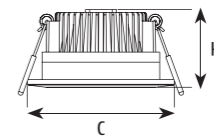

ASDAA075006 ASDAA095009 ASDAA120015 ASDAA160020 ASDAA200030