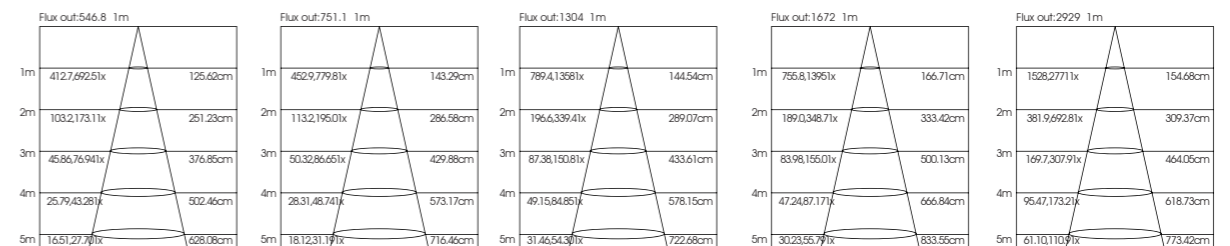

Application:
hotels, office, conference room, museums, restaurants, etc.

Option:
Black/White

ITEM NO	Lumen output (Lm)	Led Power (w)	Voltage (V)	Angle (°)	CRI	CCT (K)	SIZE(MM) CXH	CUT WHOLE (Φ MM)
ADDA100010	800lm	10W	220-240V	60°	>90	3000K-6000K	Φ 115X65mm	Φ 100
ADDA125015	1200lm	15W	220-240V	70°	>90	3000K-6000K	Φ 140X80mm	Φ 125
ADDA145020	1600lm	20W	220-240V	70°	>90	3000K-6000K	Φ 160X85mm	Φ 145
ADDA180030	2400lm	30W	220-240V	70°	>90	3000K-6000K	Φ 198X98mm	Φ 180
ADDA215040	3200lm	40W	220-240V	70°	>90	3000K-6000K	Φ 230X102mm	Φ 215