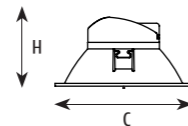

DOWN LIGHT SERIES

ASDA085005 ASDA100007 ASDA125010 ASDA160015 ASDA205020