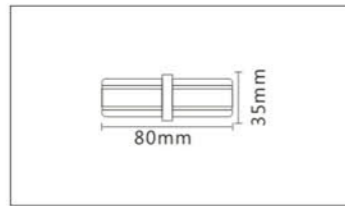

ITEM STRAIGHT CONNECT
BODY COLOR White/Black