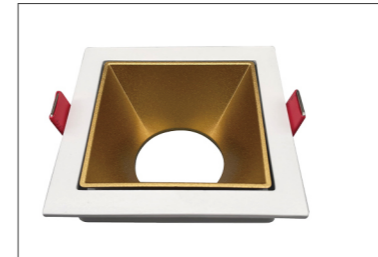

ITEM	LUM-499A16	MATERIAL	ALUMINUM ALLOY+PC
SIZE	85X85X37mm	SOCKET	SOCKET G5.3/GU10
CUT-OUT	75X75mm	BODY COLOR	Sandy white & sandy gold