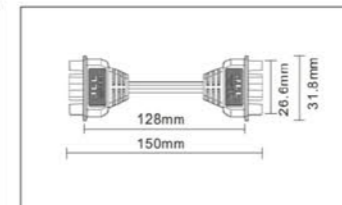

ITEM	DOUBLE HEAD WIRE
BODY COLOR	White/Black