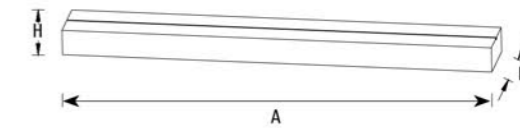

Application:
hotels, office, conference room, museums, restaurants, etc.

Option:
Black/Silver