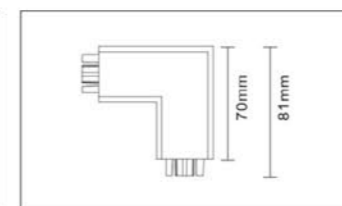

ACCESSORY SERIES

JLL216 2 WIRE TRACK RAIL

ITEM	TRACK RAIL
BODY COLOR	White/Black

ITEM	T CONNECT
BODY COLOR	White/Black

ITEM	STRAIGHT CONNECT
BODY COLOR	White/Black

ITEM	L CONNECT
BODY COLOR	White/Black

ITEM	POWER CAP
BODY COLOR	White/Black