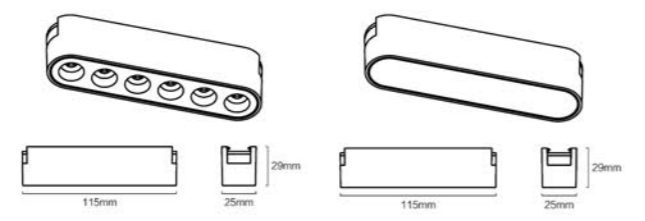

ITEM NO	Material	WATTAGE (w)	Voltage (V)	Angle (°)	CRI	Flicker Free	Optic	SIZE(MM) AXBXH
LI-6T	Aluminum+PC	6W	DC 24V	24°	>90	<3%	Lens	115X25X29mm

ITEM NO	Material	WATTAGE (w)	Voltage (V)	Angle (°)	CRI	Flicker Free	Optic	SIZE(MM) AXBXH
LI-6F	Aluminum+PC	6W	DC 24V	110°	>90	<3%	PC Diffusion	115X25X29mm