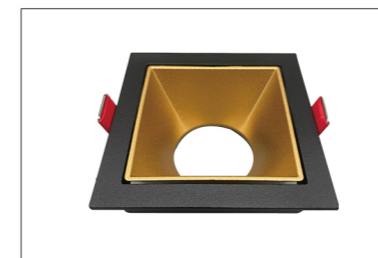

ITEM	LUM-499A16	MATERIAL	ALUMINUM ALLOY+PC
SIZE	85X85X37mm	SOCKET	SOCKET G5.3/GU10
CUT-OUT	75X75mm	BODY COLOR	Sandy black & sandy gold