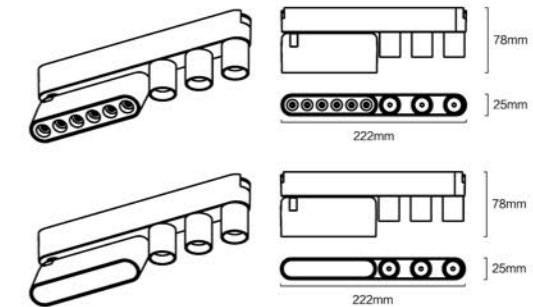

ITEM NO	Material	WATTAGE (w)	Voltage (V)	Angle (°)	CRI	Flicker Free	Optic	SIZE(MM) AXBXH
LI-ZD6T-3TM	Aluminum+PC	6W+3W	DC 24V	24°	>90	<3%	Lens	222X25X78mm

ITEM NO	Material	WATTAGE (w)	Voltage (V)	Angle (°)	CRI	Flicker Free	Optic	SIZE(MM) AXBXH
LI-ZD6F-3TM	Aluminum+PC	6W+3W	DC 24V	110°+24°	>90	<3%	PC diffusion+Lens	222X25X78mm