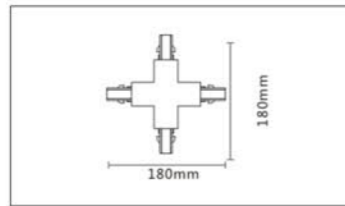

ITEM CROSS CONNECT
BODY COLOR White/Black