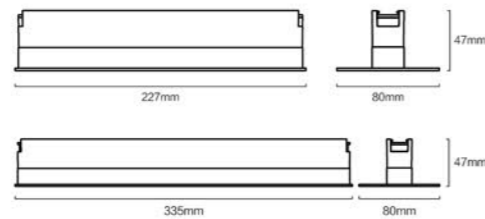

Adjustable Wall lamp

Adjustable Wall lamp

Application:
hotels, office, conference room, museums, restaurants, etc.

Option:
Black/White

ITEM NO	Material	WATTAGE (w)	Voltage (V)	Angle (°)	CRI	Flicker Free	Optic	SIZE(MM) AXBXH
LI-DP-12F	Aluminum+PC	12W	DC 24V	120°	>90	<3%	PC Diffusion	227X80X47mm

ITEM NO	Material	WATTAGE (w)	Voltage (V)	Angle (°)	CRI	Flicker Free	Optic	SIZE(MM) AXBXH
LI-DP-18F	Aluminum+PC	18W	DC 24V	120°	>90	<3%	PC Diffusion	335X80X47mm