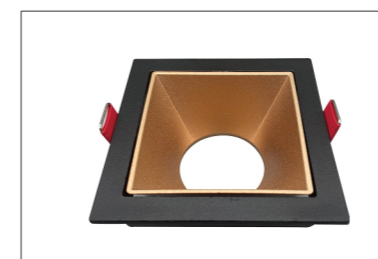

ITEM	LUM-499A16	MATERIAL	ALUMINUM ALLOY+PC
SIZE	85X85X37mm	SOCKET	SOCKET G5.3/GU10
CUT-OUT	75X75mm	BODY COLOR	Sandy black & sandy rose gold