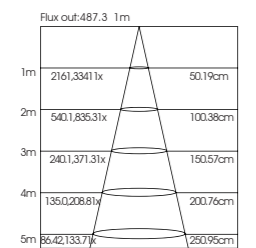

ARJ115015 ARJ215030 ARJ315045

IP20 High efficiency luminous CE RoHS 3CCT OPTION

Application: hotels, office, conference room, museums, restaurants, etc.

Option: Black/White

ITEM NO	Lumen output (Lm)	Voltage (V)	Wattage (W)	Angle (°)	CRI	CCT (K)	SIZE(MM) AXBXH	Cut Whole (MM)
ARJ115015	1200lm	220-240V	15Wx1	15°/24°/36°	>90	3000-6000	137X137X85mm	115X115mm
ARJ215030	2400lm	220-240V	15Wx2	15°/24°/36°	>90	3000-6000	237X137X85mm	215X115mm
ARJ315045	3600lm	220-240V	15Wx3	15°/24°/36°	>90	3000-6000	337X137X85mm	315X115mm