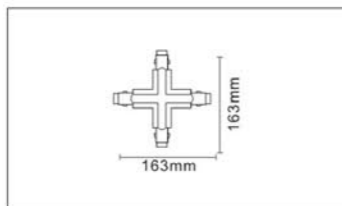

ITEM CROSS CONNECT
BODY COLOR White/Black