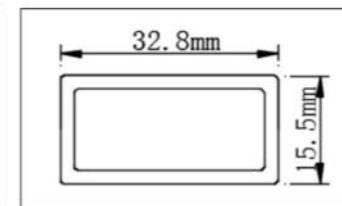

ITEM	END CAP
BODY COLOR	White/Black