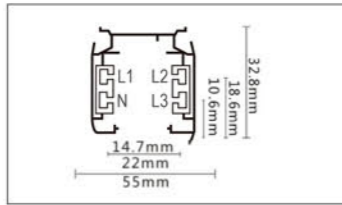

JLL4268 4 WIRE TRACK RAIL

ITEM TRACK RAIL
BODY COLOR White/Black