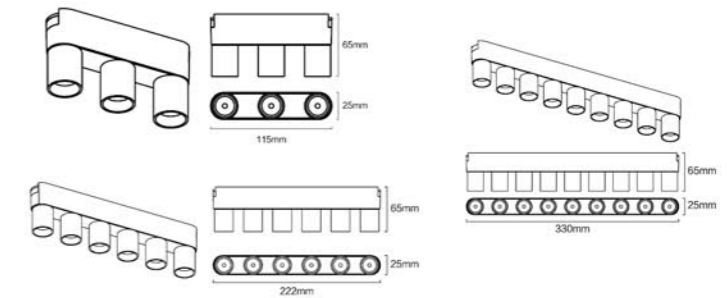

ITEM NO	Material	WATTAGE (w)	Voltage (V)	Angle (°)	CRI	Flicker Free	Optic	SIZE(MM) AXBXH
LI-3TM	Aluminum+PC	3W	DC 24V	24°	>90	<3%	Lens	115X25X65mm

ITEM NO	Material	WATTAGE (w)	Voltage (V)	Angle (°)	CRI	Flicker Free	Optic	SIZE(MM) AXBXH
LI-6TM	Aluminum+PC	6W	DC 24V	24°	>90	<3%	Lens	222X25X65mm

ITEM NO	Material	WATTAGE (w)	Voltage (V)	Angle (°)	CRI	Flicker Free	Optic	SIZE(MM) AXBXH
LI-9TM	Aluminum+PC	9W	DC 24V	24°	>90	<3%	Lens	330X25X65mm