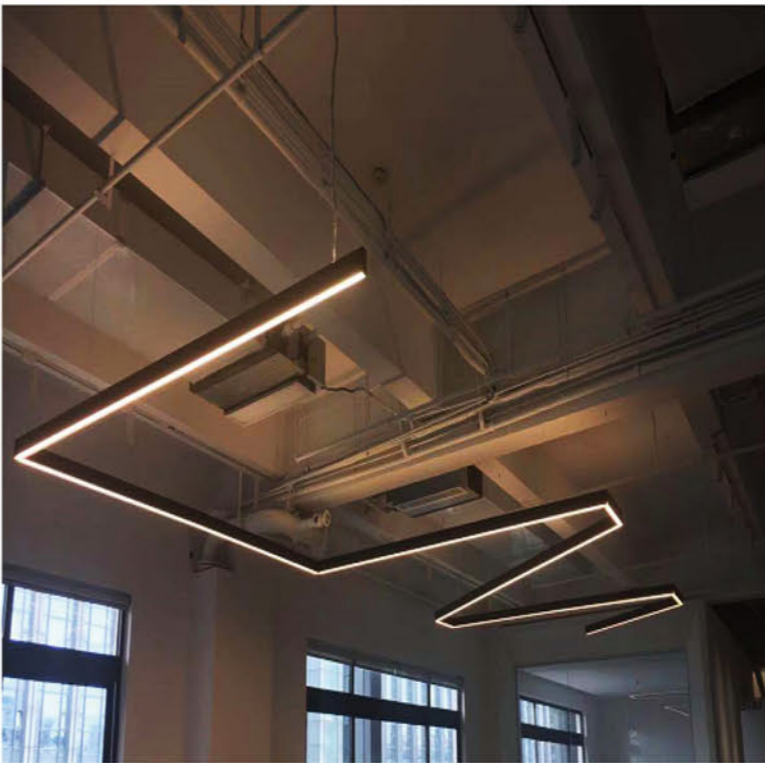

OFFICE LIGHTING SERIES