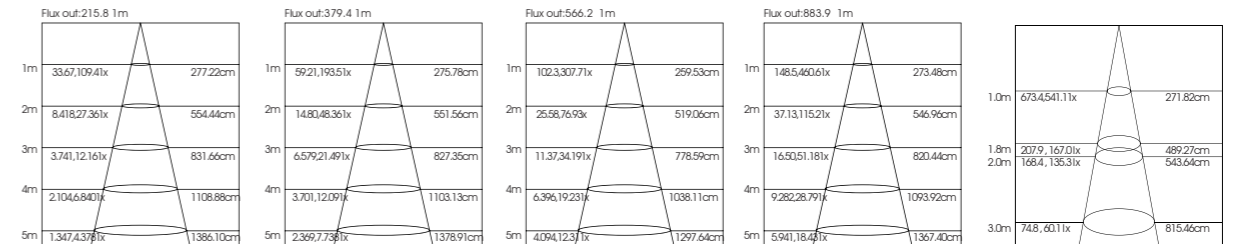

Application:
hotels, office, conference room, museums, restaurants, etc.

Option:
White

ITEM NO	Lumen output (Lm)	Led Power (w)	Voltage (V)	Angle (°)	CCT (K)	SIZE(MM) CXH	CUT WHOLE (Φ MM)
ASDAA075006	510lm	6W	220-240V	120°	3000K-6000K	Φ 98x30mm	Φ 75
ASDAA095009	765lm	9W	220-240V	120°	3000K-6000K	Φ 118x30mm	Φ 95
ASDAA120015	1275lm	15W	220-240V	120°	3000K-6000K	Φ 145x30mm	Φ 120
ASDAA160020	1700lm	20W	220-240V	120°	3000K-6000K	Φ 178x30mm	Φ 160
ASDAA200030	2550lm	30W	220-240V	120°	3000K-6000K	Φ 220x30mm	Φ 200