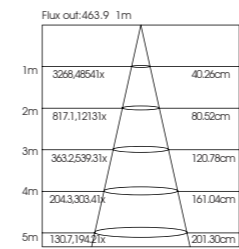

ASDG075010 ASDG095015 ASDG120025

Application:
hotels, office, conference room, museums, restaurants, etc.

Option:
Body: White Reflector: Silver/UV Black

ITEM NO	Lumen output (Lm)	Led Power (w)	Voltage (V)	Angle (°)	CRI	CCT (K)	SIZE(MM) CXH	CUT WHOLE (Φ MM)
ASDG075010	800lm	10W	220-240V	20°/40°	>90	3000K-6000K	Φ 85X55mm	Φ 75
ASDG095015	1200lm	15W	220-240V	20°/40°	>90	3000K-6000K	Φ 105X63mm	Φ 95
ASDG120025	2000lm	25W	220-240V	20°/40°	>90	3000K-6000K	Φ 130X77mm	Φ 120