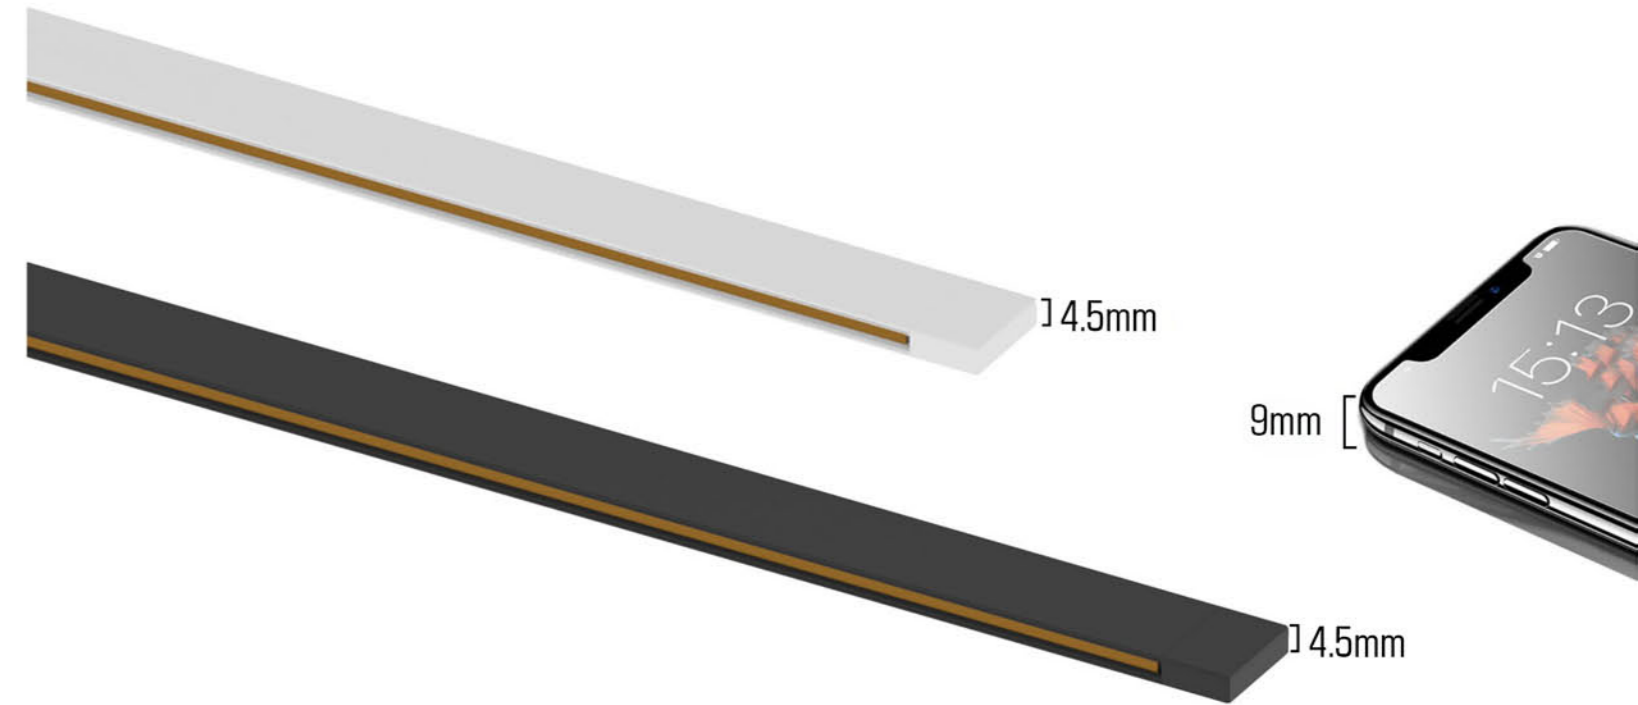

ULTRA THIN LIGHT SERIES