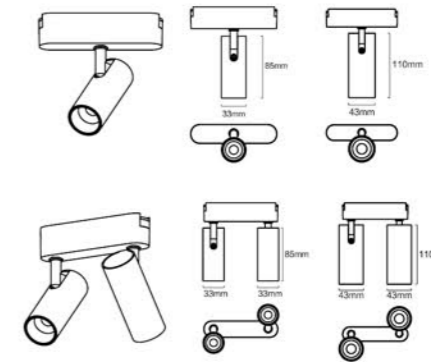

Track Lights

Track Lights 2 in 1

Application:
hotels, office, conference room, museums, restaurants, etc.

Option:
Black/White

ITEM NO	Material	WATTAGE (w)	Voltage (V)	Angle (°)	CRI	Flicker Free	Optic	SIZE(MM) CXH
LI-L33	Aluminum+PC	6W	DC 24V	24°	>90	<3%	Lens	Φ33X85mm
LI-L33*2	Aluminum+PC	6Wx2	DC 24V	24°	>90	<3%	Lens	Φ33X85mm

ITEM NO	Material	WATTAGE (w)	Voltage (V)	Angle (°)	CRI	Flicker Free	Optic	SIZE(MM) CXH
LI-L43	Aluminum+PC	12W	DC 24V	24°	>90	<3%	Lens	Φ43X110mm
LI-L43*2	Aluminum+PC	12Wx2	DC 24V	24°	>90	<3%	Lens	Φ43X110mm