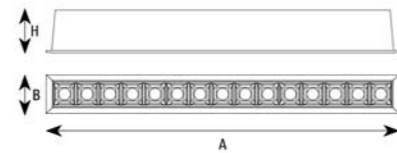

AOG119730

SLIM LINEAR INSERT

Application:
hotels, office, conference room, museums, restaurants, etc.

Option:
Black/White

ITEM NO	Lumen output (Lm)	WATTAGE (W)	Voltage (V)	Angle (°)	CCT (K)	SIZE(MM) AXBXH	Cut Whole Size (MM)
AOG119730	2400lm	30W	220-240V	24°/36°/110°	3000k-6000k	1204X33X25mm	1197X27

Flux out:1778 1m

1m	2776,9024lx	277,92cm
2m	693,9256lx	556,84cm
3m	308,41003lx	833,76cm
4m	173,65640lx	1111,68cm
5m	111,03609lx	1389,60cm
6m	77,102507lx	1667,52cm
7m	56,41842lx	1945,44cm
8m	43,371410lx	2223,36cm
9m	34,271114lx	2501,28cm
10m	27,769024lx	2779,20cm

AOH119730

SLIM LINEAR PENDANT & SURFACE MOUNTING & TRACK SYSTEM

Application:
hotels, office, conference room, museums, restaurants, etc.

Option:
Black/White

ITEM NO	Lumen output (Lm)	WATTAGE (W)	Voltage (V)	Angle (°)	CCT (K)	SIZE(MM) AXBXH
AOH119730	2400lm	30W	220-240V	24°/36°/110°	3000k-6000k	1196X22X42mm

Flux out:1778 1m

1m	2776,9024lx	277,92cm
2m	693,9256lx	556,84cm
3m	308,41003lx	833,76cm
4m	173,65640lx	1111,68cm
5m	111,03609lx	1389,60cm
6m	77,102507lx	1667,52cm
7m	56,41842lx	1945,44cm
8m	43,371410lx	2223,36cm
9m	34,271114lx	2501,28cm
10m	27,769024lx	2779,20cm

OPTION ACCESSORY TRACK USING

SURFACE MOUNTING USING

PENDANT USING