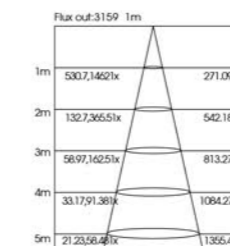

APB300030 APB600040 APB600040-1 APB120040

APB120072 APB120096 APB120040-1

Application:
hotels, office, conference room, museums, restaurants, etc.

Option:
White

ITEM NO	LUMEN OUTPUT (Lm)	WATTAGE (w)	VOLTAGE (V)	ANGLE (°)	CCT (K)	SIZE(MM) AXB
APB300030	3000lm	30W	220-240V	120°	3000K-6000K	300X600mm
APB600040	4000lm	40W	220-240V	120°	3000K-6000K	595X595mm 600X600mm 605X605mm
APB600040-1 COLOR CHANGE	4000lm	40W	220-240V	120°	3000K 4000K 5000K	595X595mm 600X600mm 605X605mm
APB120040	4000lm	40W	220-240V	120°	3000K-6000K	1195X295mm 1200X300mm 1205X300mm
APB120072	7200lm	72W	220-240V	120°	3000K-6000K	1195X295mm 1200X300mm 1205X300mm
APB120096	9600lm	96W	220-240V	120°	3000K-6000K	1195X595mm 1200X600mm 1205X605mm
APB120040-1 COLOR CHANGE	4000lm	40W	220-240V	120°	3000K 4000K 5000K	1195X295mm 1200X300mm 1205X300mm