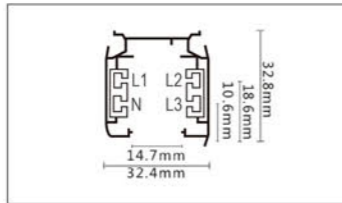

JLL 3268 4 WIRE TRACK RAIL

ITEM TRACK RAIL
BODY COLOR White/Black