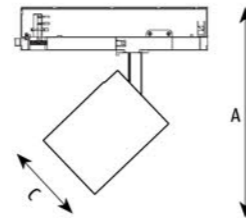

ATL050010

ATL060020

ATL080030

Application:
hotels, office, conference room, museums, restaurants, etc.

Option:
Black/White

ITEM NO	Lumen output (Lm)	WATTAGE (w)	Voltage (V)	Angle (°)	CRI	CCT (K)	SIZE(MM) CxA
ATL050010	1200lm	15W	220-240V	10°/12°/15°/24°/36°/50°	>90	3000K-6000K	Φ50X120mm
ATL060020	1600lm	20W	220-240V	10°/12°/15°/24°/36°/50°	>90	3000K-6000K	Φ60X135mm
ATL080030	2400lm	30W	220-240V	10°/12°/15°/24°/36°/50°	>90	3000K-6000K	Φ80X150mm
ATL080030	3200lm	40W	220-240V	10°/12°/15°/24°/36°/50°	>90	3000K-6000K	Φ80X150mm

ATD050010

ATD070020

ATD082030

Application:
hotels, office, conference room, museums, restaurants, etc.

Option:
BLACK/WHITE BODY , BLACK/WHITE FRONT RING.

ITEM NO	Lumen output (Lm)	WATTAGE (w)	Voltage (V)	Angle (°)	CRI	CCT (K)	SIZE(MM) CxA
ATD050010	800lm	10W	220-240V	12°/24°/36°	>90	3000K-6000K	Φ50X120mm
ATD070020	1600lm	20W	220-240V	12°/24°/36°	>90	3000K-6000K	Φ70X155mm
ATD082030	2400lm	30W	220-240V	12°/24°/36°	>90	3000K-6000K	Φ82X155mm