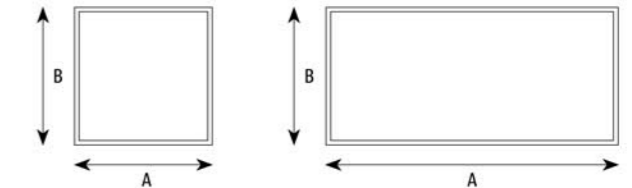

Application:
hotels, office, conference room, museums, restaurants, etc.

Option:
White