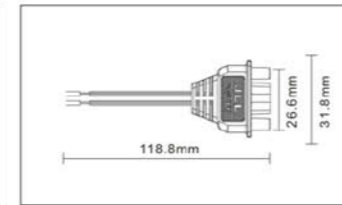

ITEM	ONE HEAD WIRE
BODY COLOR	White/Black