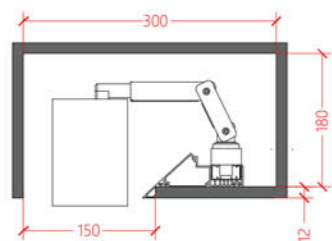

ATF054010 ATF068020 ATF085030

Application:
hotels, office, conference room, museums, restaurants, etc.

Option:
Black/White

ITEM NO	Lumen output (Lm)	WATTAGE (w)	Voltage (V)	Angle (°)	CRI	CCT (K)	SIZE(MM) CXA
ATF054010	800lm	10W	220-240V	15°/24°/36°	>90	3000K-6000K	Φ54X110mm
ATF068020	1600lm	20W	220-240V	15°/24°/36°	>90	3000K-6000K	Φ68X130mm
ATF085030	2400lm	30W	220-240V	15°/24°/36°	>90	3000K-6000K	Φ85X140mm