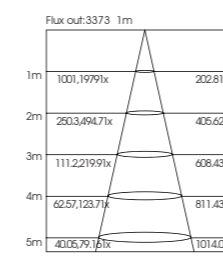

ASDAA075006 ASDAA095009 ASDAA120015 ASDAA160020 ASDAA200030

Application:
hotels, office, conference room, museums, restaurants, etc.

Option:
White

ITEM NO	Lumen output (Lm)	Led Power (w)	Voltage (V)	Angle (°)	CCT (K)	SIZE(MM) CXH	CUT WHOLE (Φ MM)
ASDAA075006	510lm	6W	220-240V	120°	3000K-6000K	Φ 98x30mm	Φ 75
ASDAA095009	765lm	9W	220-240V	120°	3000K-6000K	Φ 118x30mm	Φ 95
ASDAA120015	1275lm	15W	220-240V	120°	3000K-6000K	Φ 145x30mm	Φ 120
ASDAA160020	1700lm	20W	220-240V	120°	3000K-6000K	Φ 178x30mm	Φ 160
ASDAA200030	2550lm	30W	220-240V	120°	3000K-6000K	Φ 220x30mm	Φ 200

ITEM NO	Lumen output (Lm)	Led Power (w)	Voltage (V)	Angle (°)	CRI	CCT (K)	SIZE(MM) CXH	CUT WHOLE (ΦMM)
ADB120018	1450lm	18W	220-240V	60°	>90	3000K-6000K	Φ140X62mm	Φ120
ADB150025	2000lm	25W	220-240V	60°	>90	3000K-6000K	Φ180X68mm	Φ150
ADB160030	2550lm	30W	220-240V	60°	>90	3000K-6000K	Φ195X78mm	Φ160
ADB210040	3750lm	40W	220-240V	60°	>90	3000K-6000K	Φ240X108mm	Φ210