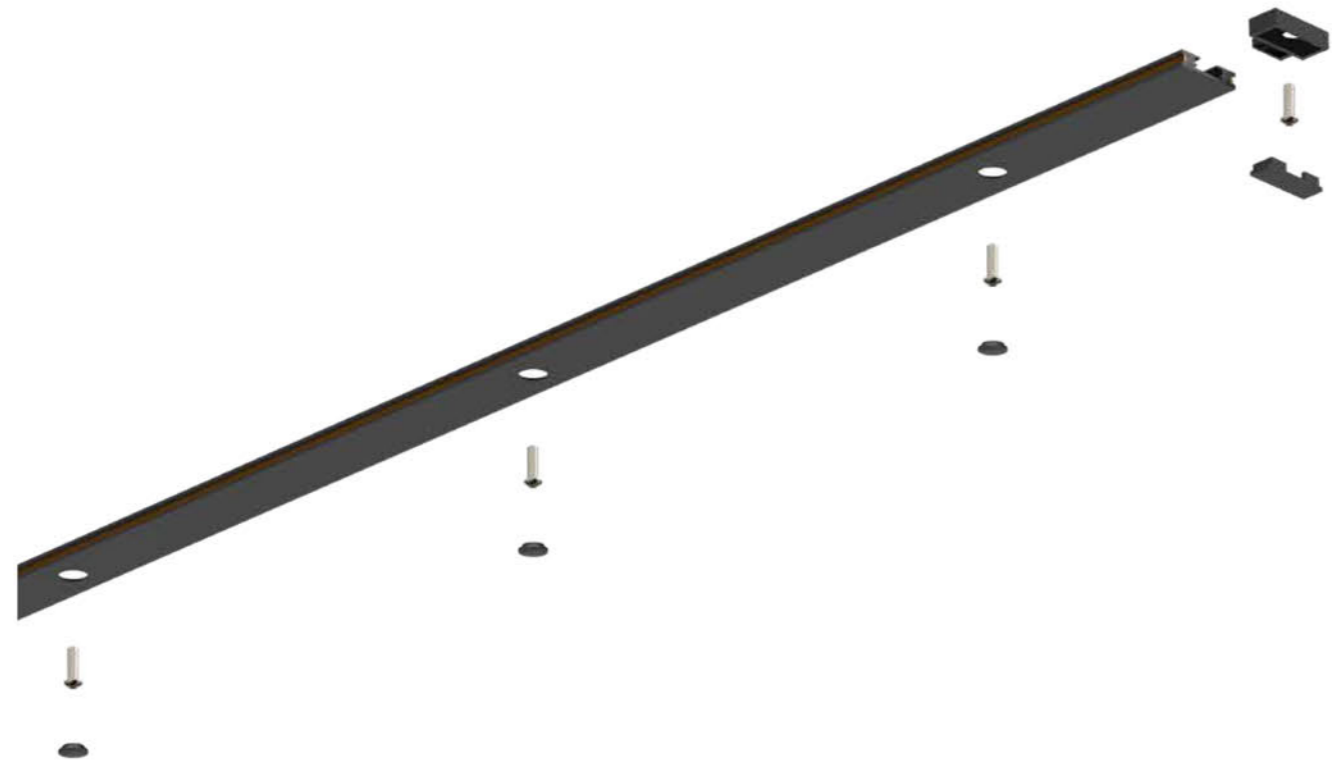

24V ULTRA THIN LINEAR TRACK

The Linear Track is mini size 16x4.5mm

Track can be cut arbitrarily

The Lamp have safety locks