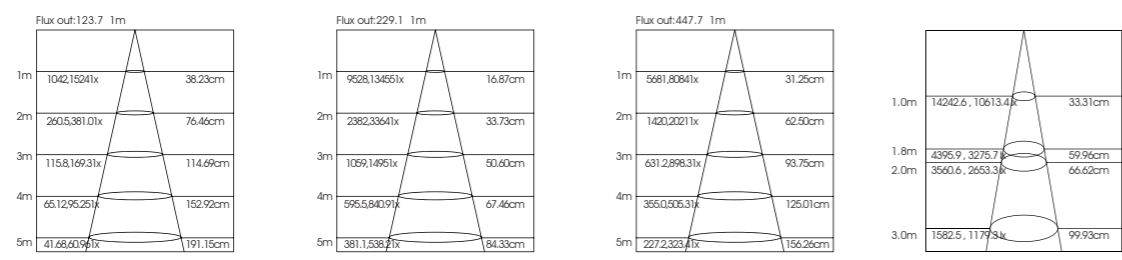

ADF080005 ADF095012 ADF120018 ADF145030

- IP20
- High efficiency Luminous
- CE
- RoHS
- 3CCT OPTION

Application:
hotels, office, conference room, museums, restaurants, etc.

Option:
White

ITEM NO	Lumen output (Lm)	Led Power (w)	Voltage (V)	Angle (°)	CRI	CCT (K)	SIZE(MM) CXH	CUT WHOLE (Φ MM)
ADF080005	400lm	5W	220-240V	20°	>90	3000K-6000K	Φ 90X54mm	Φ 80
ADF095012	960lm	12W	220-240V	20°	>90	3000K-6000K	Φ 110X76mm	Φ 95
ADF120018	1440lm	18W	220-240V	20°	>90	3000K-6000K	Φ 140X98mm	Φ 120
ADF145030	2500lm	30W	220-240V	20°	>90	3000K-6000K	Φ 160X100mm	Φ 145