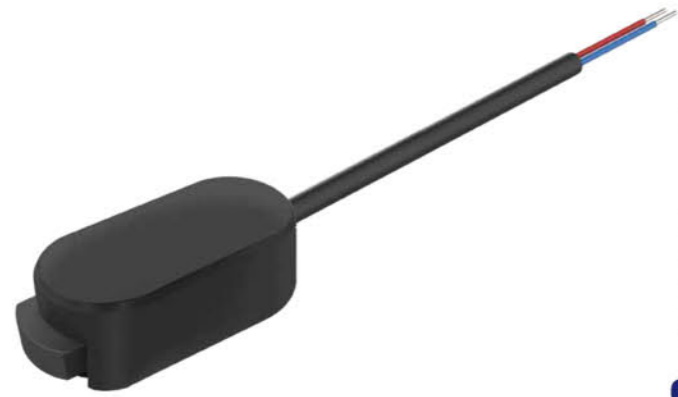

INPUT MODULE

Product Code: LI-SRMK
Product Size: 54x25x19mm

The track bar is energized by connecting the input module with an external transformer

The track bar is energized by connecting the input module with an external transformer