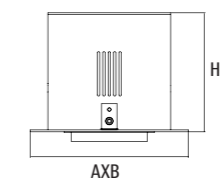

- IP20
- High efficiency Luminous
- CE
- RoHS
- 3CCT OPTION

Application:
hotels, office, conference room, museums, restaurants, etc.

Option:
Black/White