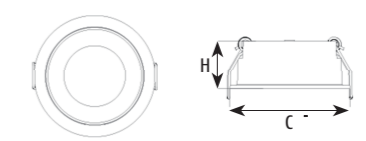

- IP20
- High efficacy luminous
- CE
- RoHS
- 3CCT OPTION