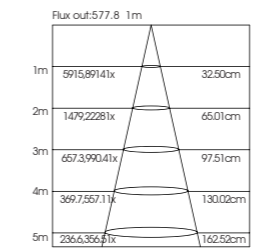

ASDG075010 ASDG095015 ASDG120025

Application:
hotels, office, conference room, museums, restaurants, etc.

Option:
Body: White Reflector: Silver/UV Black

ITEM NO	Lumen output (Lm)	Led Power (w)	Voltage (V)	Angle (°)	CRI	CCT (K)	SIZE(MM) CXH	CUT WHOLE (Φ MM)
ASDG075010	800lm	10W	220-240V	20°/40°	>90	3000K-6000K	Φ 85X55mm	Φ 75
ASDG095015	1200lm	15W	220-240V	20°/40°	>90	3000K-6000K	Φ 105X63mm	Φ 95
ASDG120025	2000lm	25W	220-240V	20°/40°	>90	3000K-6000K	Φ 130X77mm	Φ 120