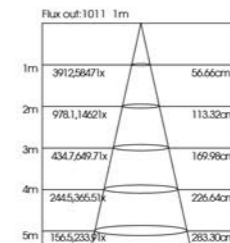

ATD050010

ATD070020

ATD082030

Application:
hotels, office, conference room, museums, restaurants, etc.

Option:
BLACK/WHITE BODY , BLACK/WHITE FRONT RING.

ITEM NO	Lumen output (Lm)	WATTAGE (w)	Voltage (V)	Angle (°)	CRI	CCT (K)	SIZE(MM) CxA
ATD050010	800lm	10W	220-240V	12°/24°/36°	>90	3000K-6000K	Φ50X120mm
ATD070020	1600lm	20W	220-240V	12°/24°/36°	>90	3000K-6000K	Φ70X155mm
ATD082030	2400lm	30W	220-240V	12°/24°/36°	>90	3000K-6000K	Φ82X155mm