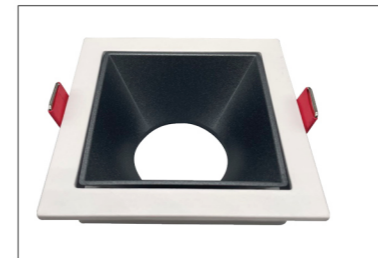

ITEM	LUM-499A16	MATERIAL	ALUMINUM ALLOY+PC
SIZE	85X85X37mm	SOCKET	SOCKET G5.3/GU10
CUT-OUT	75X75mm	BODY COLOR	Sandy white & dark gray