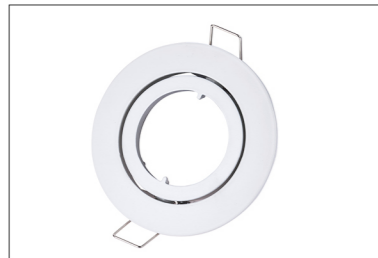

ITEM	LUM-337	MATERIAL	ALUMINUM ALLOY
SIZE	88X28mm	SOCKET	SOCKET G5.3/GU10
CUT-OUT	75mm	BODY COLOR	Power painting/electroplate