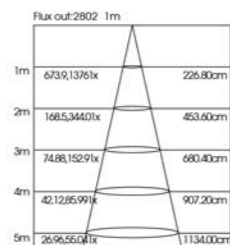

ITEM NO	Lumen output (Lm)	WATTAGE (w)	Voltage (V)	Angle (°)	CCT (K)	SIZE(MM) AXB
APA600040	3200lm	40W	220-240V	120°	3000K-6000K	600X600mm 605X605mm 625X625mm
APA600040-1	4000lm	40W	220-240V	120°	3000K-6000K	600X600mm 605X605mm 625X625mm
APA600040-2 COLOR CHANGE	4000lm	40W	220-240V	120°	3000K 4000K 5000K	600X600mm 605X605mm 625X625mm
APA300024	1920lm	24W	220-240V	120°	3000K-6000K	300X600mm
APA300048	3840lm	48W	220-240V	120°	3000K-6000K	300X1200mm
APA600072	5760lm	72W	220-240V	120°	3000K-6000K	300X1200mm