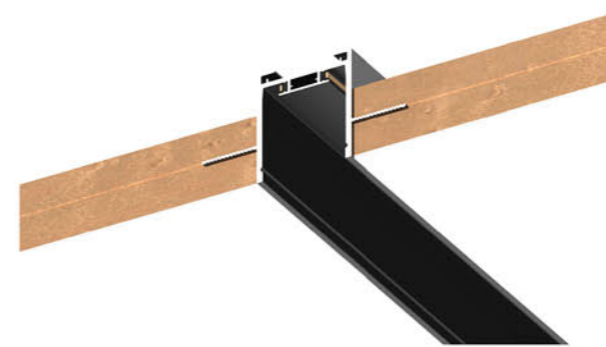

 The Lamp have safety locks

Application:
hotels, office, conference room, museums, restaurants, etc.

Option:
Black/White

24V ULTRA THIN LINEAR TRACK

ITEM NO	Material	WATTAGE (w)	Voltage (V)	SIZE(MM) AXBXH
LI-1M	Aluminum+Copper	200W(Max)	DC 24V	1000x16.5x4.5mm
LI-1.5M	Aluminum+Copper	200W(Max)	DC 24V	1500x16.5x4.5mm
LI-2M	Aluminum+Copper	200W(Max)	DC 24V	2000x16.5x4.5mm
LI-3M	Aluminum+Copper	200W(Max)	DC 24V	3000x16.5x4.5mm