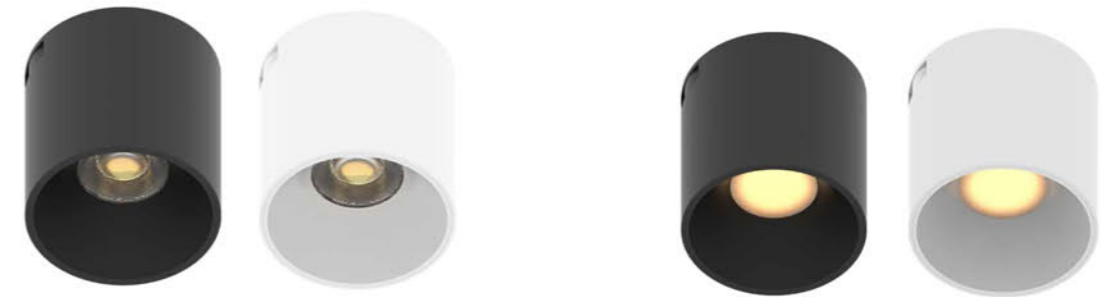

Surface mounted spotlights

Surface Floodlight spotlights

Application:
hotels, office, conference room, museums, restaurants, etc.

Option:
Black/White