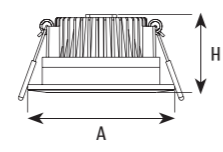

DOWN LIGHT SERIES

ASDB090012 ASDB110018 ASDB145025 ASDB200040