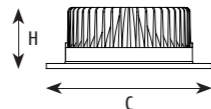

ADC075007 ADC095012 ADC120018 ADC140025 ADC160036 ADC190060