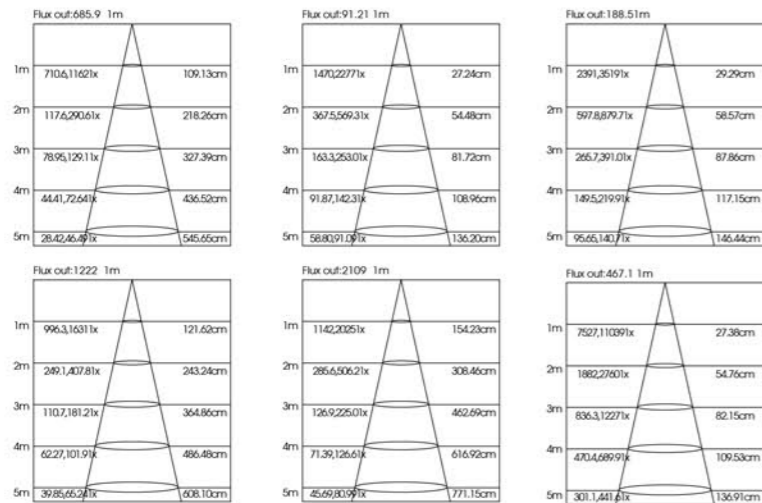

Application:
hotels, office, conference room, museums, restaurants, etc.

Option:
Black/White

ITEM NO	Lumen output (Lm)	WATTAGE (w)	Voltage (V)	Angle (°)	CRI	CCT (K)	SIZE(MM) CXA
ATK086020	800lm	10W	220-240V	15°-60°	>90	3000K-6000K	Φ48X105mm
ATK086030	1600lm	20W	220-240V	15°-60°	>90	3000K-6000K	Φ58X152mm
ATK105040	2400lm	30W	220-240V	15°-60°	>90	3000K-6000K	Φ68X157mm