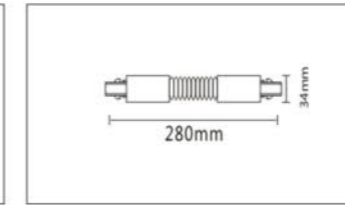

JLL 3219 3 WIRE TRACK RAIL

ITEM SOFT CONNECT
BODY COLOR White/Black