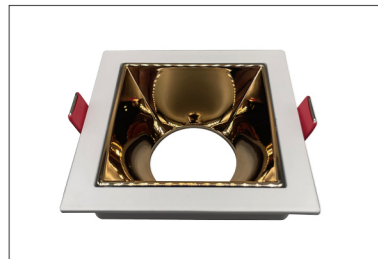

ITEM	LUM-499A16	MATERIAL	ALUMINUM ALLOY+PC
SIZE	85X85X37mm	SOCKET	SOCKET G5.3/GU10
CUT-OUT	75X75mm	BODY COLOR	Sandy white & uv rose gold