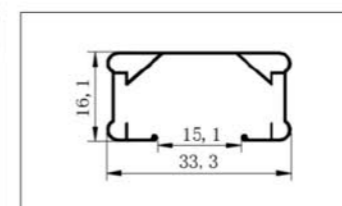

JLL216 2 WIRE TRACK RAIL

ITEM	TRACK RAIL
BODY COLOR	White/Black