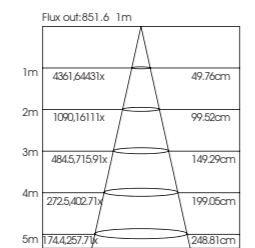

ARJ115015 ARJ215030 ARJ315045

IP20 High efficiency luminous CE RoHS 3CCT OPTION

Application: hotels, office, conference room, museums, restaurants, etc.

Option: Black/White

ITEM NO	Lumen output (Lm)	Voltage (V)	Wattage (W)	Angle (°)	CRI	CCT (K)	SIZE(MM) AXBXH	Cut Whole (MM)
ARJ115015	1200lm	220-240V	15Wx1	15°/24°/36°	>90	3000-6000	137X137X85mm	115X115mm
ARJ215030	2400lm	220-240V	15Wx2	15°/24°/36°	>90	3000-6000	237X137X85mm	215X115mm
ARJ315045	3600lm	220-240V	15Wx3	15°/24°/36°	>90	3000-6000	337X137X85mm	315X115mm