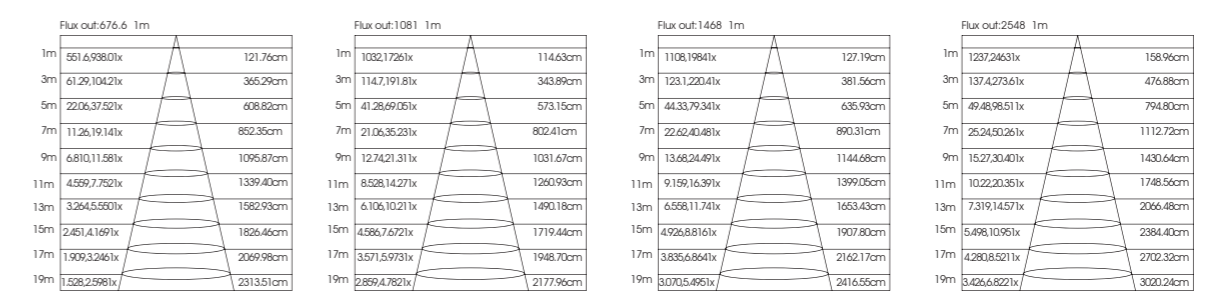

Application:
hotels, office, conference room, museums, restaurants, etc.

Option:
White

ITEM NO	Lumen output (Lm)	WATTAGE (w)	Voltage (V)	Angle (°)	CRI	CCT (K)	SIZE(MM) AXBXH	CUT WHOLE (MM)
ASDC090012	960lm	12W	220-240V	60°	>90	3000K-6000K	110X110X59mm	90X90
ASDC110018	1620lm	18W	220-240V	60°	>90	3000K-6000K	127X127X70mm	110X110
ASDC145025	2250lm	25W	220-240V	60°	>90	3000K-6000K	165X165X80mm	145X145
ASDC200040	3200lm	40W	220-240V	80°	>90	3000K-6000K	220X220X90mm	200X200