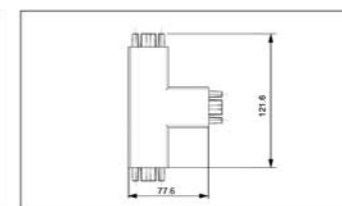

ITEM	T CONNECT
BODY COLOR	White/Black