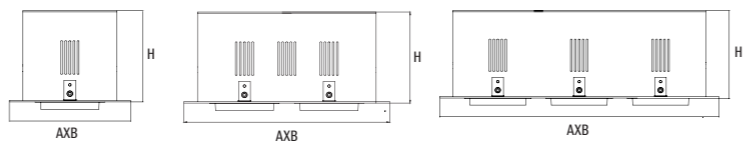

ARJ115015 ARJ215030 ARJ315045

IP20 High efficiency luminous CE RoHS 3CCT OPTION

Application: hotels, office, conference room, museums, restaurants, etc.

Option: Black/White

ITEM NO	Lumen output (Lm)	Voltage (V)	Wattage (W)	Angle (°)	CRI	CCT (K)	SIZE(MM) AXBXH	Cut Whole (MM)
ARJ115015	1200lm	220-240V	15Wx1	15°/24°/36°	>90	3000-6000	137X137X85mm	115X115mm
ARJ215030	2400lm	220-240V	15Wx2	15°/24°/36°	>90	3000-6000	237X137X85mm	215X115mm
ARJ315045	3600lm	220-240V	15Wx3	15°/24°/36°	>90	3000-6000	337X137X85mm	315X115mm