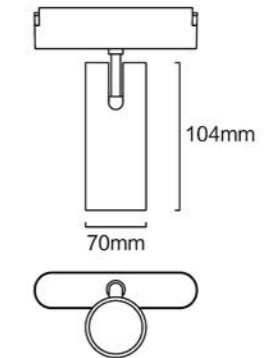

Track Bluetooth Audio

Bluetooth audio is divided into host and auxiliary machine, only need to connect the host, the other auxiliary machine will be automatically connected.

Application:
hotels, office, conference room, museums, restaurants, etc.

Bluetooth version:
V5.3

Bluetooth distance:
10 meters barrier-free

Transmit power:
12DB

Main and secondary broadcast distance:
15-20 meters barrier-free

Option:
Black/White