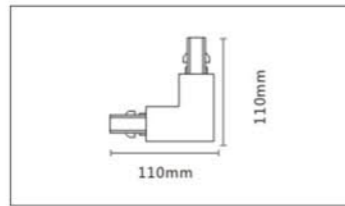

ITEM L CONNECT
BODY COLOR White/Black