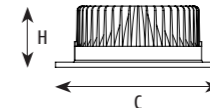

ADDA100010 ADDA125015 ADDA145020 ADDA180030 ADDA215040