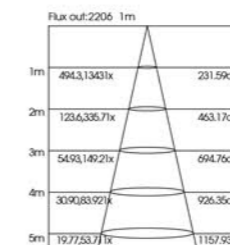

ITEM NO	Lumen output (Lm)	WATTAGE (w)	Voltage (V)	Angle (°)	CCT (K)	SIZE(MM) AXBXH
APF120036	2880lm	36W	220-240V	100°	3000K-6000K	1200X70X40mm
APF120048	3840lm	48W	220-240V	100°	3000K-6000K	1200X100X40mm
APF120060	4800lm	60W	220-240V	100°	3000K-6000K	1200X150X40mm