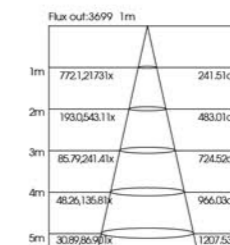

ITEM NO	Lumen output (Lm)	WATTAGE (w)	Voltage (V)	Angle (°)	CCT (K)	SIZE(MM) AXBXH
APF120036	2880lm	36W	220-240V	100°	3000K-6000K	1200X70X40mm
APF120048	3840lm	48W	220-240V	100°	3000K-6000K	1200X100X40mm
APF120060	4800lm	60W	220-240V	100°	3000K-6000K	1200X150X40mm