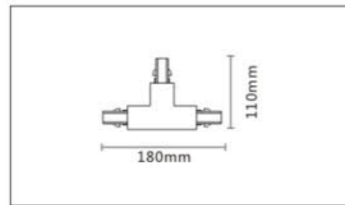

ITEM T CONNECT
BODY COLOR White/Black