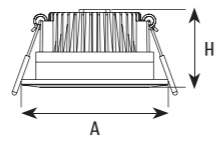

AADB100010   AADB125015   AADB145020   AADB180030

Application:
hotels, office, conference room, museums, restaurants, etc.

Option:
Black/White

ITEM NO	Lumen output (Lm)	Led Power (w)	Voltage (V)	Angle (°)	CRI	CCT (K)	SIZE(MM) AXBXH	CUT WHOLE (Φ MM)
AADB100010	800lm	10W	220-240V	60°	>90	3000K-6000K	115X115X60mm	Φ 100X100
AADB125015	1200lm	15W	220-240V	60°	>90	3000K-6000K	140X140X75mm	Φ 125X125
AADB145020	1600lm	20W	220-240V	60°	>90	3000K-6000K	160X160X80mm	Φ 145X145
AADB180030	2400lm	30W	220-240V	60°	>90	3000K-6000K	195X195X95mm	Φ 180X180

ASDE075010   ASDE080012   ASDE095015   ASDE120018
ASDE145030   ASDE180040   ASDE200050

Application:
hotels, office, conference room, museums, restaurants, etc.

Option:
Body: grey Reflector : Black/White/UV Black Chrome/UV Chrome/Matt Chrome/UV Rose Gold **Cob Option**

ITEM NO	Lumen output (Lm)	Led Power (w)	Voltage (V)	Angle (°)	CRI	CCT (K)	SIZE(MM) CXH	CUT WHOLE (Φ MM)
ASDE075010	800lm	10W	220-240V	60°	>90	3000K-6000K	Φ 90X56mm	Φ 75
ASDE080012	960lm	12W	220-240V	60°	>90	3000K-6000K	Φ 95X60mm	Φ 80
ASDE095015	1200lm	15W	220-240V	60°	>90	3000K-6000K	Φ 105X64mm	Φ 95
ASDE120018	1440lm	18W	220-240V	60°	>90	3000K-6000K	Φ 130X72mm	Φ 120
ASDE145030	2400lm	30W	220-240V	60°	>90	3000K-6000K	Φ 160X82mm	Φ 145
ASDE180040	3200lm	40W	220-240V	60°	>90	3000K-6000K	Φ 180X90mm	Φ 160
ASDE200050	4000lm	50W	220-240V	60°	>90	3000K-6000K	Φ 230X100mm	Φ 200