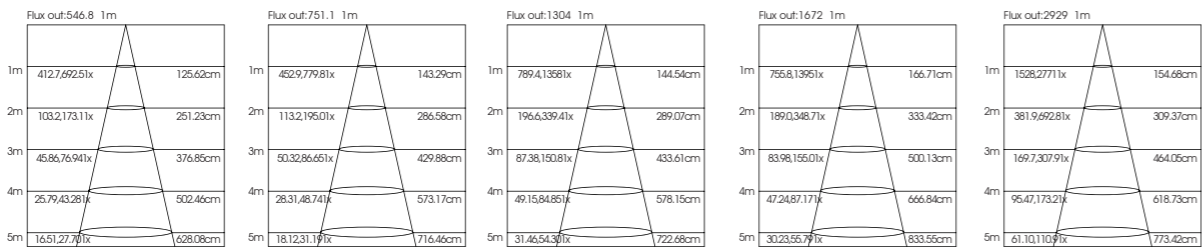

Application:
hotels, office, conference room, museums, restaurants, etc.

Option:
Body: White/Black Reflector : White/Black/Silver/Matt Silver /UV Black Chrome

ITEM NO	Lumen output (Lm)	Led Power (w)	Voltage (V)	Angle (°)	CRI	CCT (K)	SIZE(MM) CXH	CUT WHOLE (Φ MM)
ADC075007	850lm	10W	220-240V	24°/36°/60°	>90	3000K-6000K	Φ 85X55mm	Φ 75
ADC095012	960lm	15W	220-240V	24°/36°/60°	>90	3000K-6000K	Φ 110X67mm	Φ 95
ADC120018	1440lm	25W	220-240V	24°/36°/60°	>90	3000K-6000K	Φ 135X81mm	Φ 120
ADC140025	2000lm	35W	220-240V	24°/36°/60°	>90	3000K-6000K	Φ 160X96mm	Φ 140
ADC160036	2880lm	45W	220-240V	24°/36°/60°	>90	3000K-6000K	Φ 185X109mm	Φ 160
ADC190060	3840lm	60W	220-240V	24°/36°/60°	>90	3000K-6000K	Φ 215X130mm	Φ 190