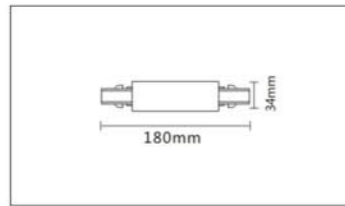

ITEM STRAIGHT CONNECT
BODY COLOR White/Black