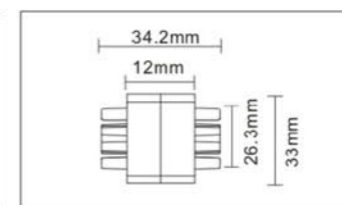

ITEM	STRAIGHT CONNECT
BODY COLOR	White/Black