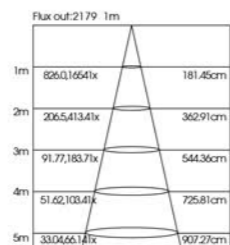

ITEM NO	Lumen output (Lm)	WATTAGE (w)	Voltage (V)	Angle (°)	CCT (K)	SIZE(MM) AXB
APA600040	3200lm	40W	220-240V	120°	3000K-6000K	600X600mm 605X605mm 625X625mm
APA600040-1	4000lm	40W	220-240V	120°	3000K-6000K	600X600mm 605X605mm 625X625mm
APA600040-2 COLOR CHANGE	4000lm	40W	220-240V	120°	3000K 4000K 5000K	600X600mm 605X605mm 625X625mm
APA300024	1920lm	24W	220-240V	120°	3000K-6000K	300X600mm
APA300048	3840lm	48W	220-240V	120°	3000K-6000K	300X1200mm
APA600072	5760lm	72W	220-240V	120°	3000K-6000K	300X1200mm