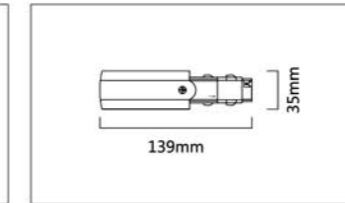

JLL6216 6 WIRE TRACK RAIL

ITEM POWER CAP
BODY COLOR White/Black