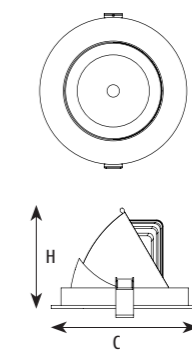

ADJ095020   ADJ120035

- IP20
- High efficiency Luminous
- CE
- RoHS
- 3CCT OPTION

Application:
hotels, office, conference room, museums, restaurants, etc.

Option:
White

ITEM NO	Lumen output (Lm)	Led Power (w)	Voltage (V)	Angle (°)	CRI	CCT (K)	SIZE(MM) CXH	CUT WHOLE (Φ MM)
ADJ095020	1700lm	20W	220-240V	15°/24°/36°/55°	>90	3000K-6000K	Φ 110X90mm	Φ 95
ADJ120035	2500lm	30W	220-240V	15°/24°/36°/55°	>90	3000K-6000K	Φ 137X110mm	Φ 120