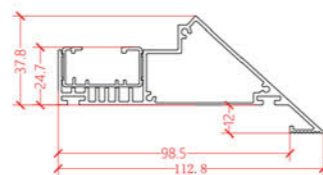

ATF054010 ATF068020 ATF085030

Application:
hotels, office, conference room, museums, restaurants, etc.

Option:
Black/White

ITEM NO	Lumen output (Lm)	WATTAGE (w)	Voltage (V)	Angle (°)	CRI	CCT (K)	SIZE(MM) CXA
ATF054010	800lm	10W	220-240V	15°/24°/36°	>90	3000K-6000K	Φ54X110mm
ATF068020	1600lm	20W	220-240V	15°/24°/36°	>90	3000K-6000K	Φ68X130mm
ATF085030	2400lm	30W	220-240V	15°/24°/36°	>90	3000K-6000K	Φ85X140mm