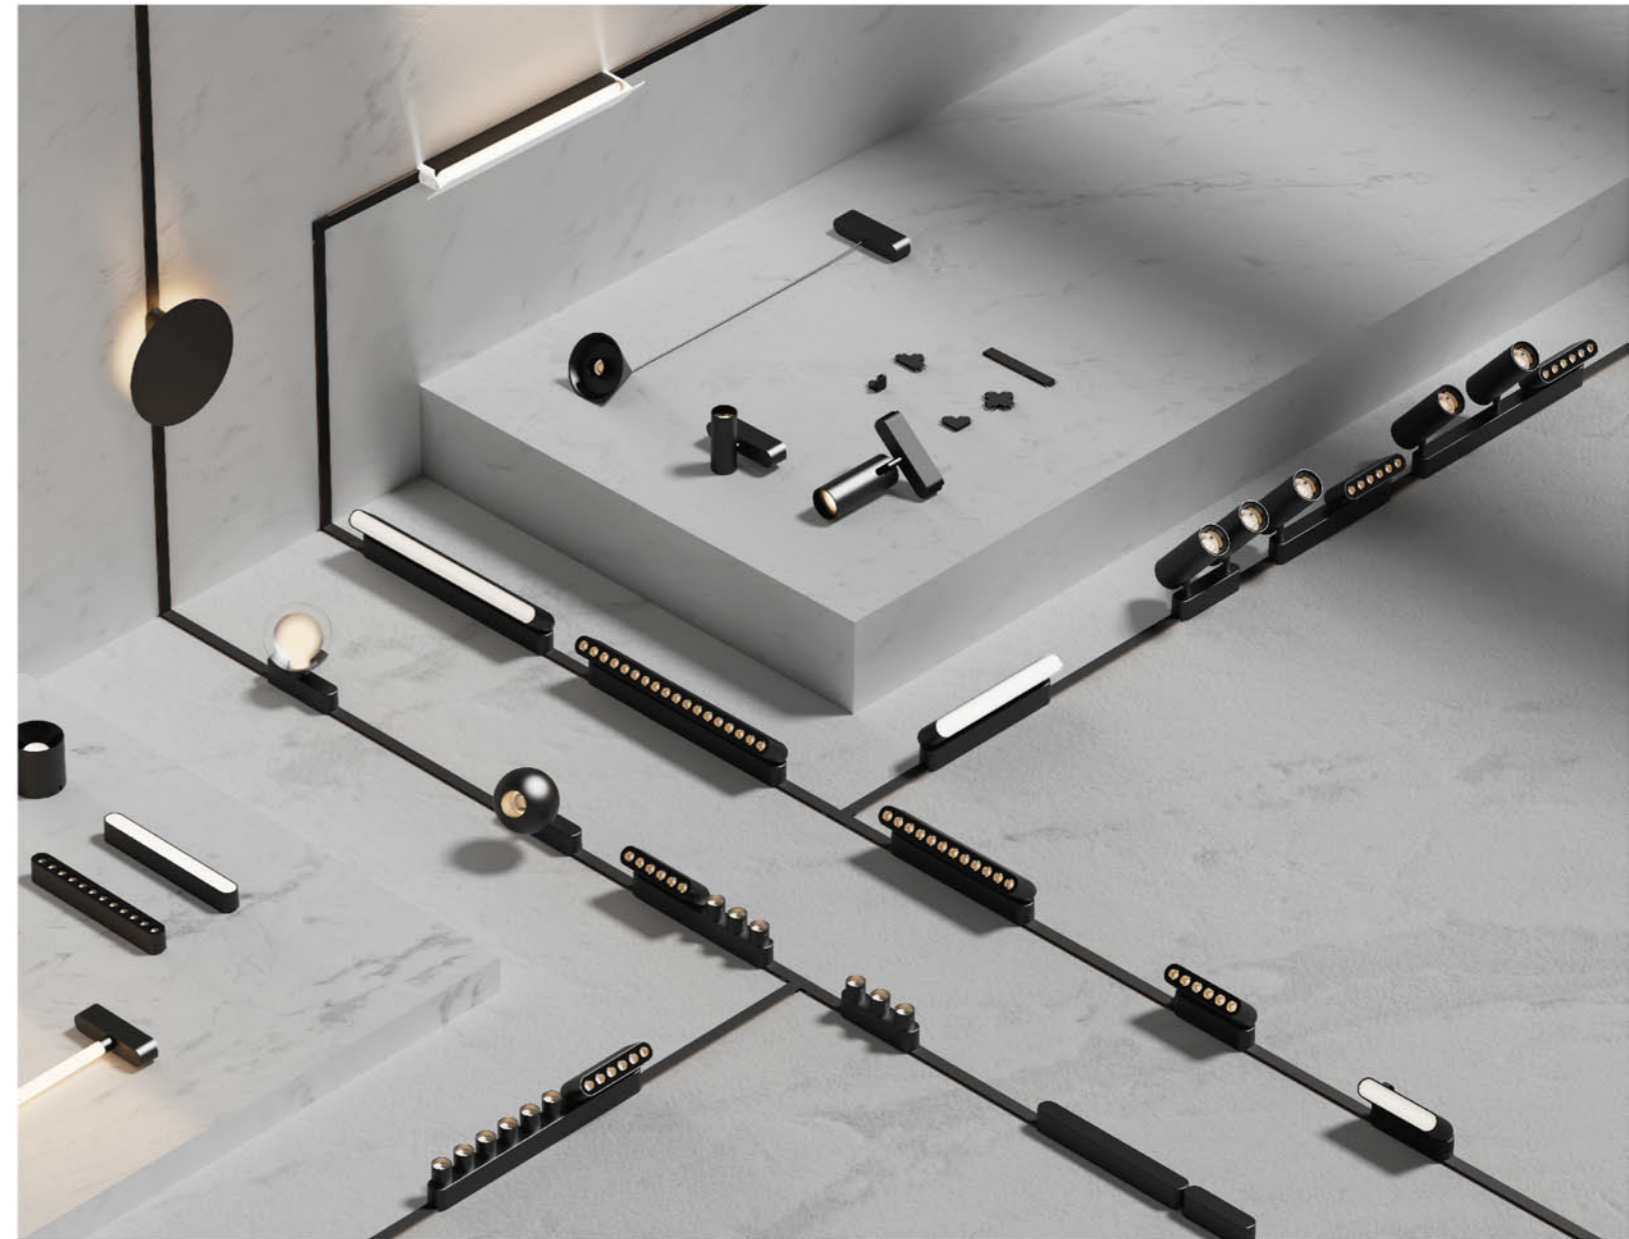

INPUT MODULE

Product Code: LI-SRMK
Product Size: 54x25x19mm

The track bar is energized by connecting the input module with an external transformer

The track bar is energized by connecting the input module with an external transformer

DIRECT POWER MODULE/ANGLE POWER MODULE

Product Code: LI-ZJ/LI-RJ
Product Size: 54x25x19mm*2

The power module is used to energize the rails when they are joined

The power module is used to energize the rails when they are joined