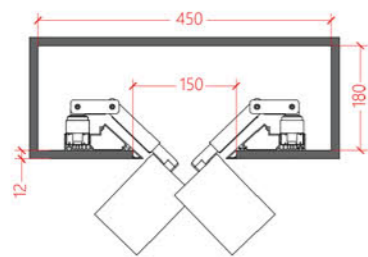

ATF054010   ATF068020   ATF085030

Application:
hotels, office, conference room, museums, restaurants, etc.

Option:
Black/White

ITEM NO	Lumen output (Lm)	WATTAGE (w)	Voltage (V)	Angle (°)	CRI	CCT (K)	SIZE(MM) CXA
ATF054010	800lm	10W	220-240V	15°/24°/36°	>90	3000K-6000K	Φ54X110mm
ATF068020	1600lm	20W	220-240V	15°/24°/36°	>90	3000K-6000K	Φ68X130mm
ATF085030	2400lm	30W	220-240V	15°/24°/36°	>90	3000K-6000K	Φ85X140mm