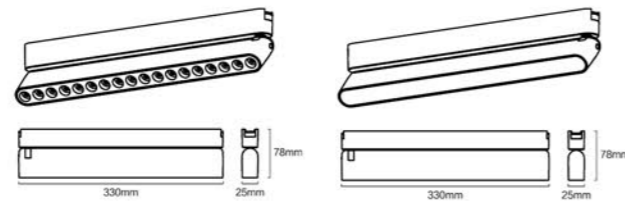

ITEM NO	Material	WATTAGE (w)	Voltage (V)	Angle (°)	CRI	Flicker Free	Optic	SIZE(MM) AXBXH
LI-ZD18	Aluminum+PC	18W	DC 24V	24°	>90	<3%	Lens	330X25X78mm

ITEM NO	Material	WATTAGE (w)	Voltage (V)	Angle (°)	CRI	Flicker Free	Optic	SIZE(MM) AXBXH
LI-ZD18F	Aluminum+PC	18W	DC 24V	110°	>90	<3%	PC diffusion	330X25X78mm