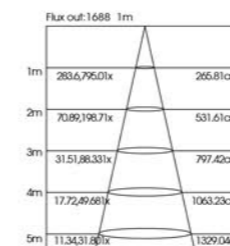

APB300030 APB600040 APB600040-1 APB120040

APB120072 APB120096 APB120040-1

Application:
hotels, office, conference room, museums, restaurants, etc.

Option:
White

ITEM NO	LUMEN OUTPUT (Lm)	WATTAGE (w)	VOLTAGE (V)	ANGLE (°)	CCT (K)	SIZE(MM) AXB
APB300030	3000lm	30W	220-240V	120°	3000K-6000K	300X600mm
APB600040	4000lm	40W	220-240V	120°	3000K-6000K	595X595mm 600X600mm 605X605mm
APB600040-1 COLOR CHANGE	4000lm	40W	220-240V	120°	3000K 4000K 5000K	595X595mm 600X600mm 605X605mm
APB120040	4000lm	40W	220-240V	120°	3000K-6000K	1195X295mm 1200X300mm 1205X300mm
APB120072	7200lm	72W	220-240V	120°	3000K-6000K	1195X295mm 1200X300mm 1205X300mm
APB120096	9600lm	96W	220-240V	120°	3000K-6000K	1195X595mm 1200X600mm 1205X605mm
APB120040-1 COLOR CHANGE	4000lm	40W	220-240V	120°	3000K 4000K 5000K	1195X295mm 1200X300mm 1205X300mm