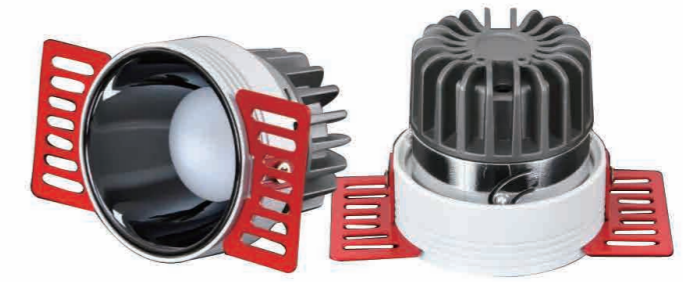

Application:
hotels, office, conference room, museums, restaurants, etc.

Option:
Body White Reflector : Black/White/UV Black Chrome/UV Chrome/Matt Chrome/UV Rose Gold

ITEM NO	Lumen output (Lm)	Led Power (w)	Voltage (V)	Angle (°)	CRI	CCT (K)	SIZE(MM) CXH	CUT WHOLE (Φ MM)
ADI055005	325lm	5W	220-240V	15°/24°/38°	>90	3000K-6000K	Φ 63X63mm	Φ 55
ADI075010	650lm	10W	220-240V	15°/24°/38°	>90	3000K-6000K	Φ 85X76mm	Φ 75
ADI095020	1300lm	20W	220-240V	15°/24°/38°	>90	3000K-6000K	Φ 105X99mm	Φ 95
ADI120030	1950lm	30W	220-240V	15°/24°/38°	>90	3000K-6000K	Φ 130X115mm	Φ 120

ASDH055007   ASDH075008   ASDH075012   ASDH075015   ASDH095020

TRIMLESS !!