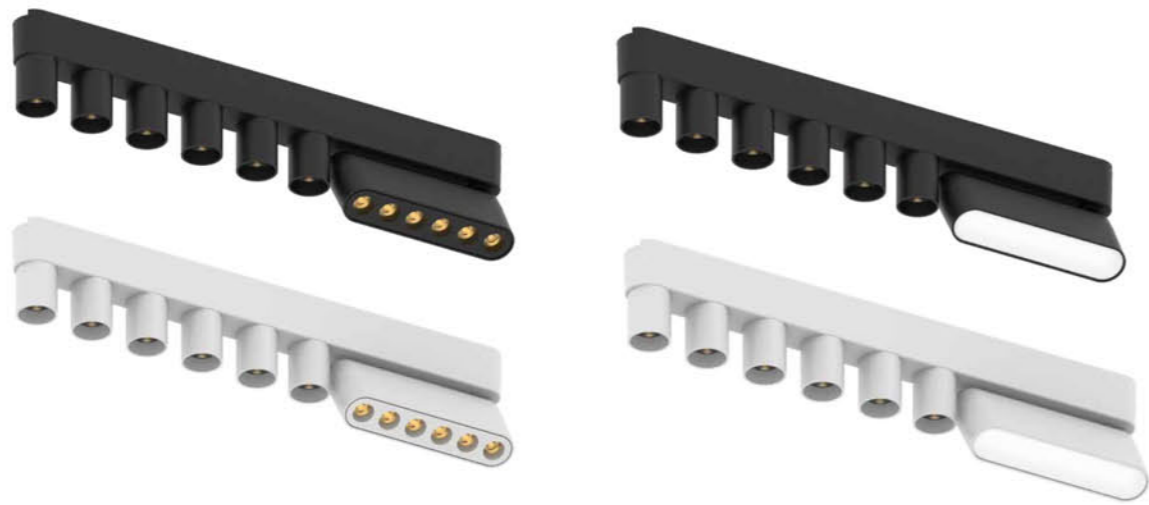

Folding light LEGO series   Folding light LEGO series

Application:
hotels, office, conference room, museums, restaurants, etc.

Option:
Black/White