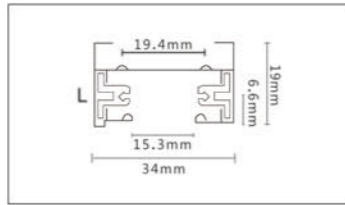

ITEM	END CAP
BODY COLOR	White/Black

ITEM	DOUBLE HEAD WIRE
BODY COLOR	White/Black

ITEM	ONE HEAD WIRE
BODY COLOR	White/Black

JLL Q086 2 WIRE TRACK RAIL

ITEM TRACK RAIL
BODY COLOR White/Black

ITEM CROSS CONNECT
BODY COLOR White/Black