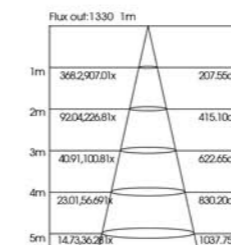

ITEM NO	Lumen output (Lm)	WATTAGE (w)	Voltage (V)	Angle (°)	CCT (K)	SIZE(MM) AXBXH
APF120036	2880lm	36W	220-240V	100°	3000K-6000K	1200X70X40mm
APF120048	3840lm	48W	220-240V	100°	3000K-6000K	1200X100X40mm
APF120060	4800lm	60W	220-240V	100°	3000K-6000K	1200X150X40mm