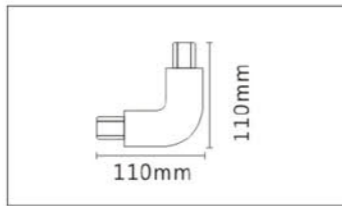

ITEM END CAP
BODY COLOR White/Black

JLL4268 4 WIRE TRACK RAIL

ITEM TRACK RAIL
BODY COLOR White/Black

ITEM CROSS CONNECT
BODY COLOR White/Black

ITEM T CONNECT
BODY COLOR White/Black

ITEM L CONNECT
BODY COLOR White/Black