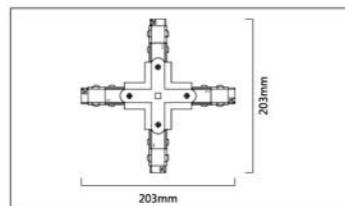

ITEM CROSS CONNECT
BODY COLOR White/Black